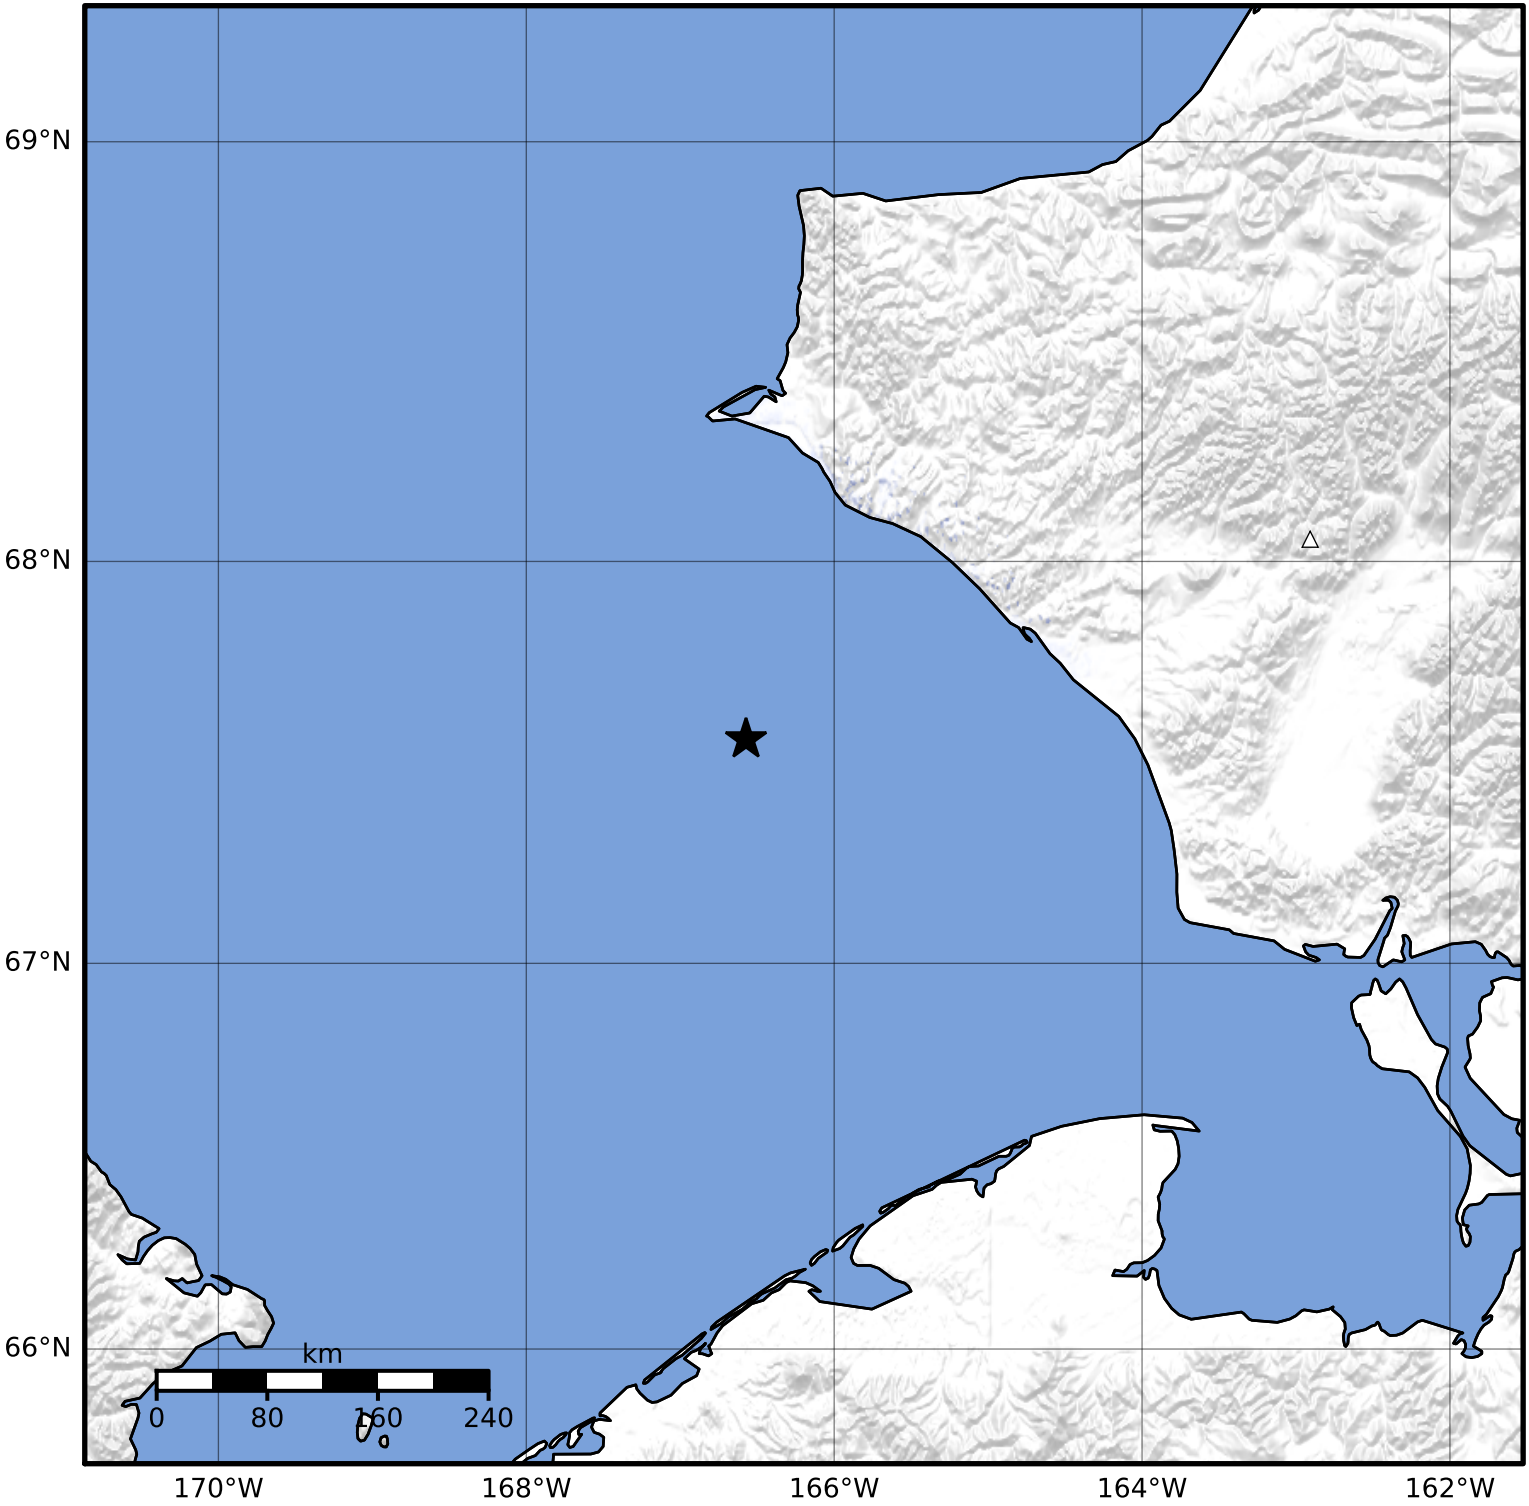

Macroseismic Intensity Map Alaska Earthquake Center
 ShakeMap: 87 km (54 miles) S of Point Hope
 May 04, 2023 19:17:16 UTC M3.7 N67.56 W166.57 Depth: 27.7km ID:ak0235pe1y67

SHAKING	Not felt	Weak	Light	Moderate	Strong	Very strong	Severe	Violent	Extreme
DAMAGE	None	None	None	Very light	Light	Moderate	Moderate/heavy	Heavy	Very heavy
PGA(%g)	<0.0464	0.297	2.76	6.2	11.5	21.5	40.1	74.7	>139
PGV(cm/s)	<0.0215	0.135	1.41	4.65	9.64	20	41.4	85.8	>178
INTENSITY	I	II-III	IV	V	VI	VII	VIII	IX	X+

Scale based on Worden et al. (2012) Version 2: Processed 2023-05-04T20:01:16Z
 △ Seismic Instrument ○ Reported Intensity ★ Epicenter