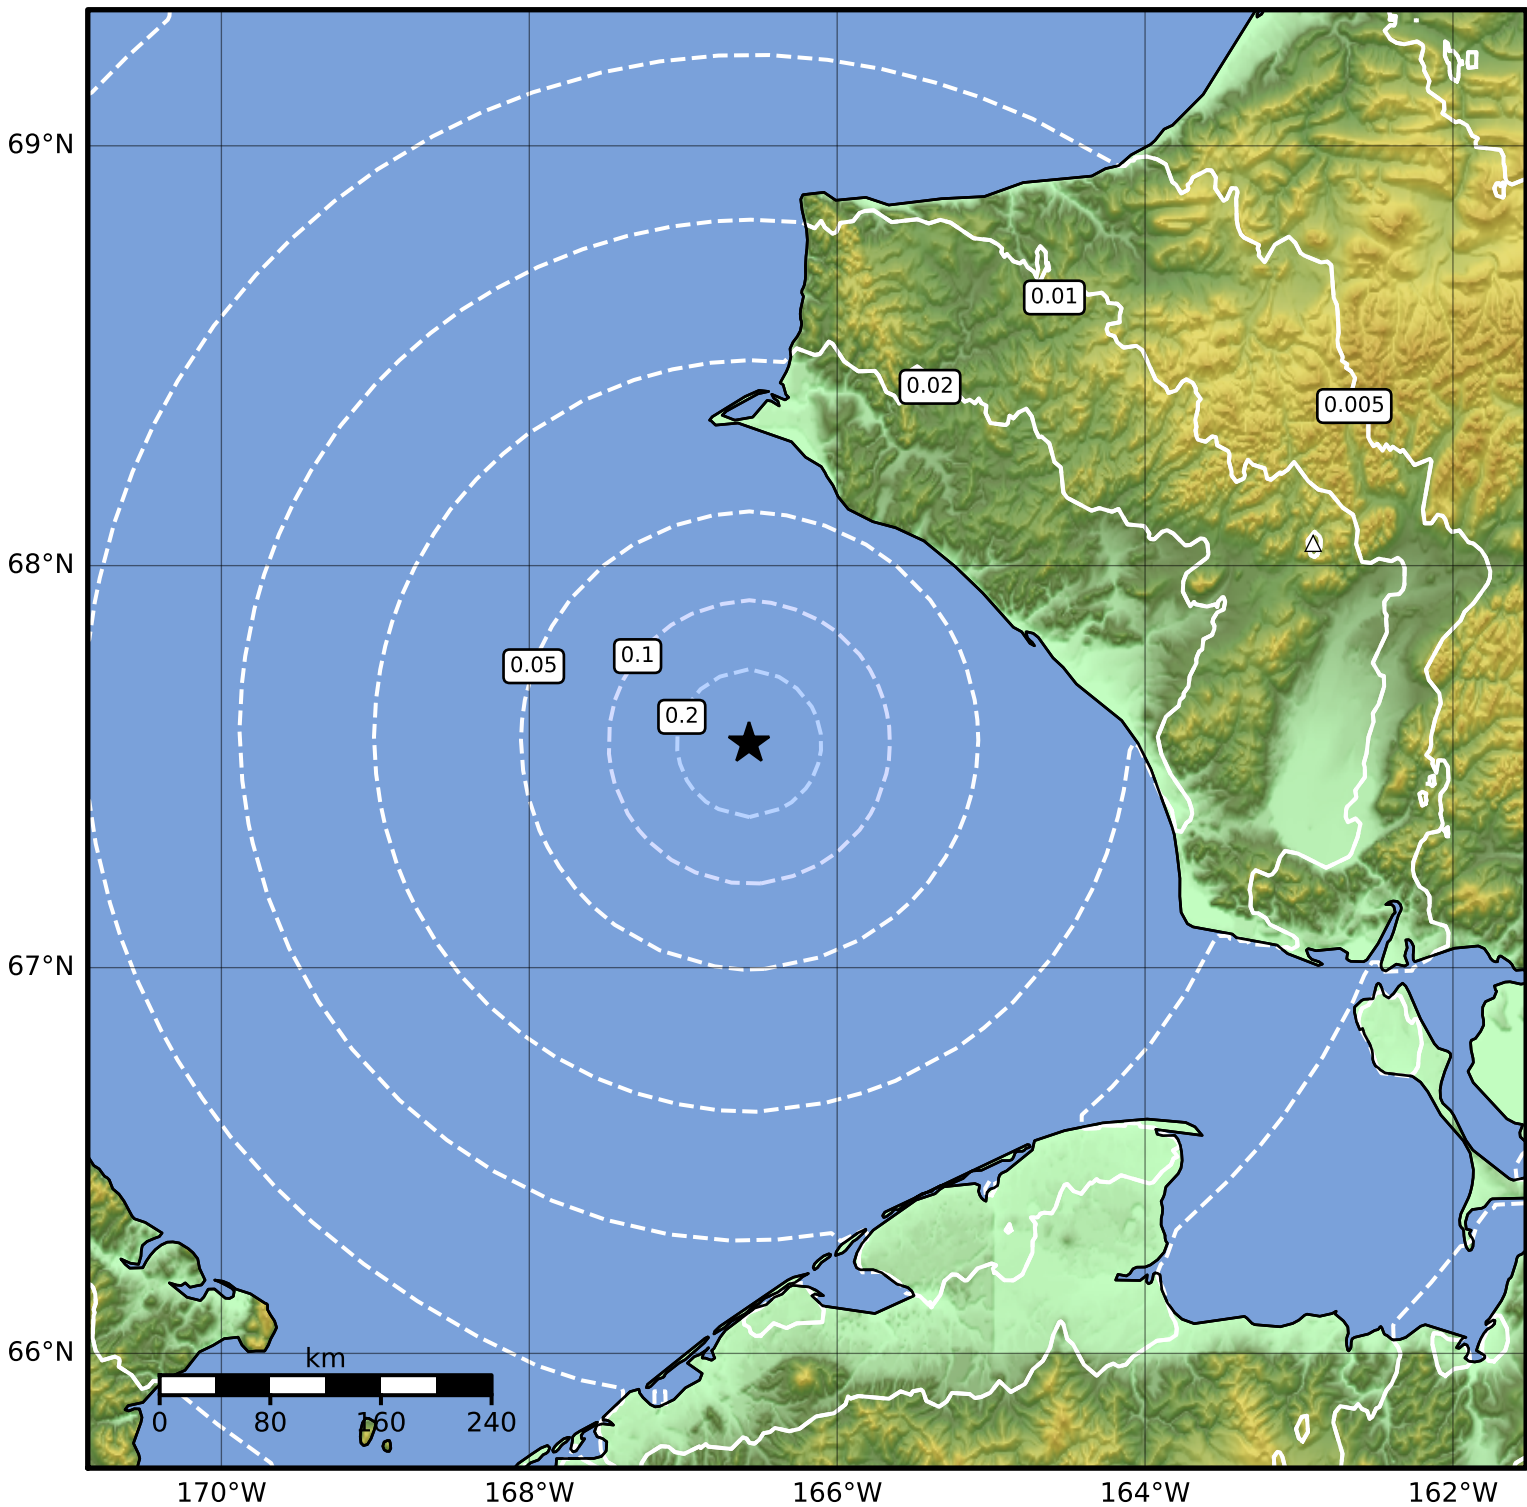

Peak Ground Acceleration Map Alaska Earthquake Center  
ShakeMap: 87 km (54 miles) S of Point Hope  
May 04, 2023 19:17:16 UTC M3.7 N67.56 W166.57 Depth: 27.7km ID:ak0235pe1y67

PGA (%g)	0.1	0.2	0.5	1	2	5	10	20	50	100	200
----------	-----	-----	-----	---	---	---	----	----	----	-----	-----

Scale based on Worden et al. (2012)

△ Seismic Instrument ○ Reported Intensity

★ Epicenter

Version 2: Processed 2023-05-04T20:01:16Z