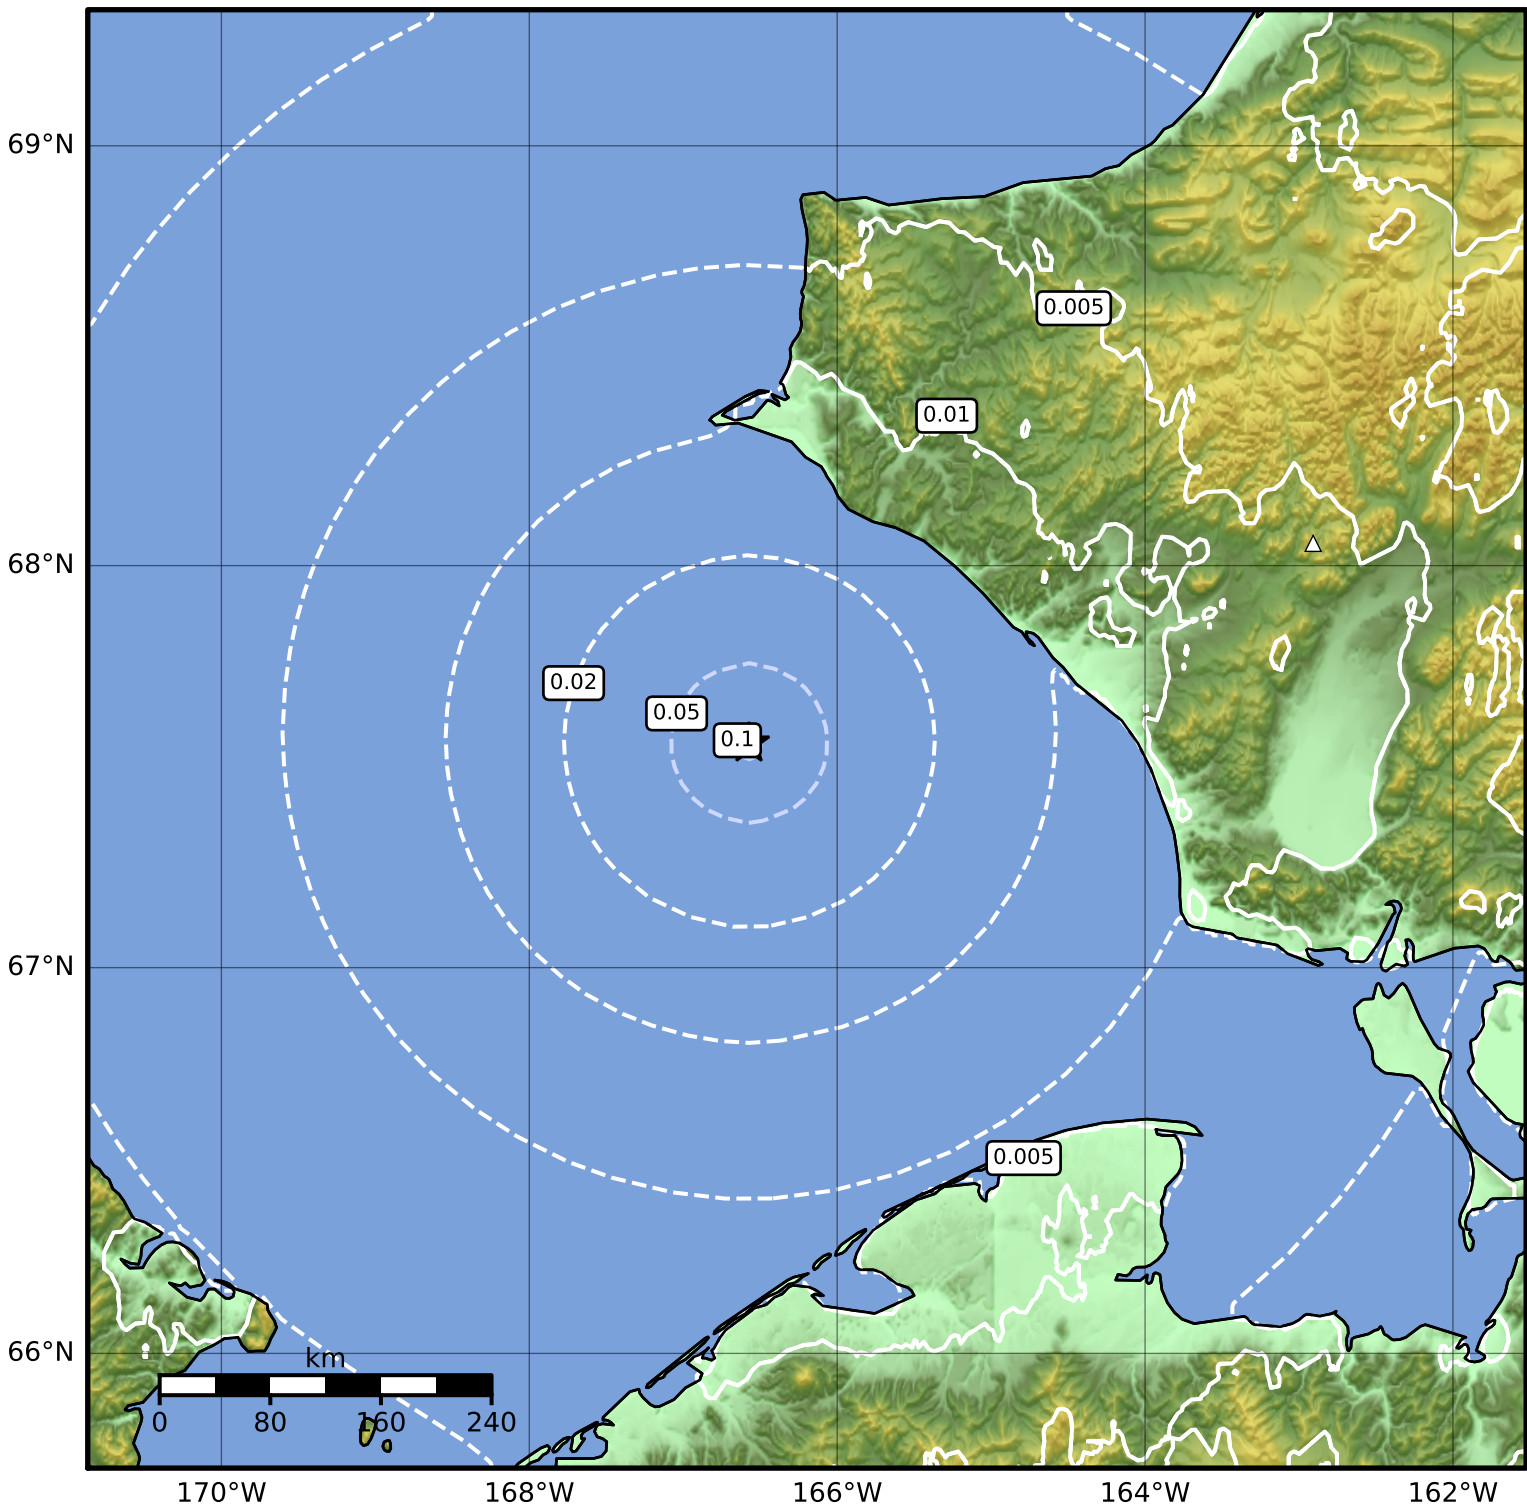

Peak Ground Velocity Map Alaska Earthquake Center
ShakeMap: 87 km (54 miles) S of Point Hope
May 04, 2023 19:17:16 UTC M3.7 N67.56 W166.57 Depth: 27.7km ID:ak0235pe1y67

PGV (cm/s)	0.1	0.2	0.5	1	2	5	10	20	50	100	200
------------	-----	-----	-----	---	---	---	----	----	----	-----	-----

Scale based on Worden et al. (2012)

△ Seismic Instrument ○ Reported Intensity

★ Epicenter

Version 2: Processed 2023-05-04T20:01:16Z