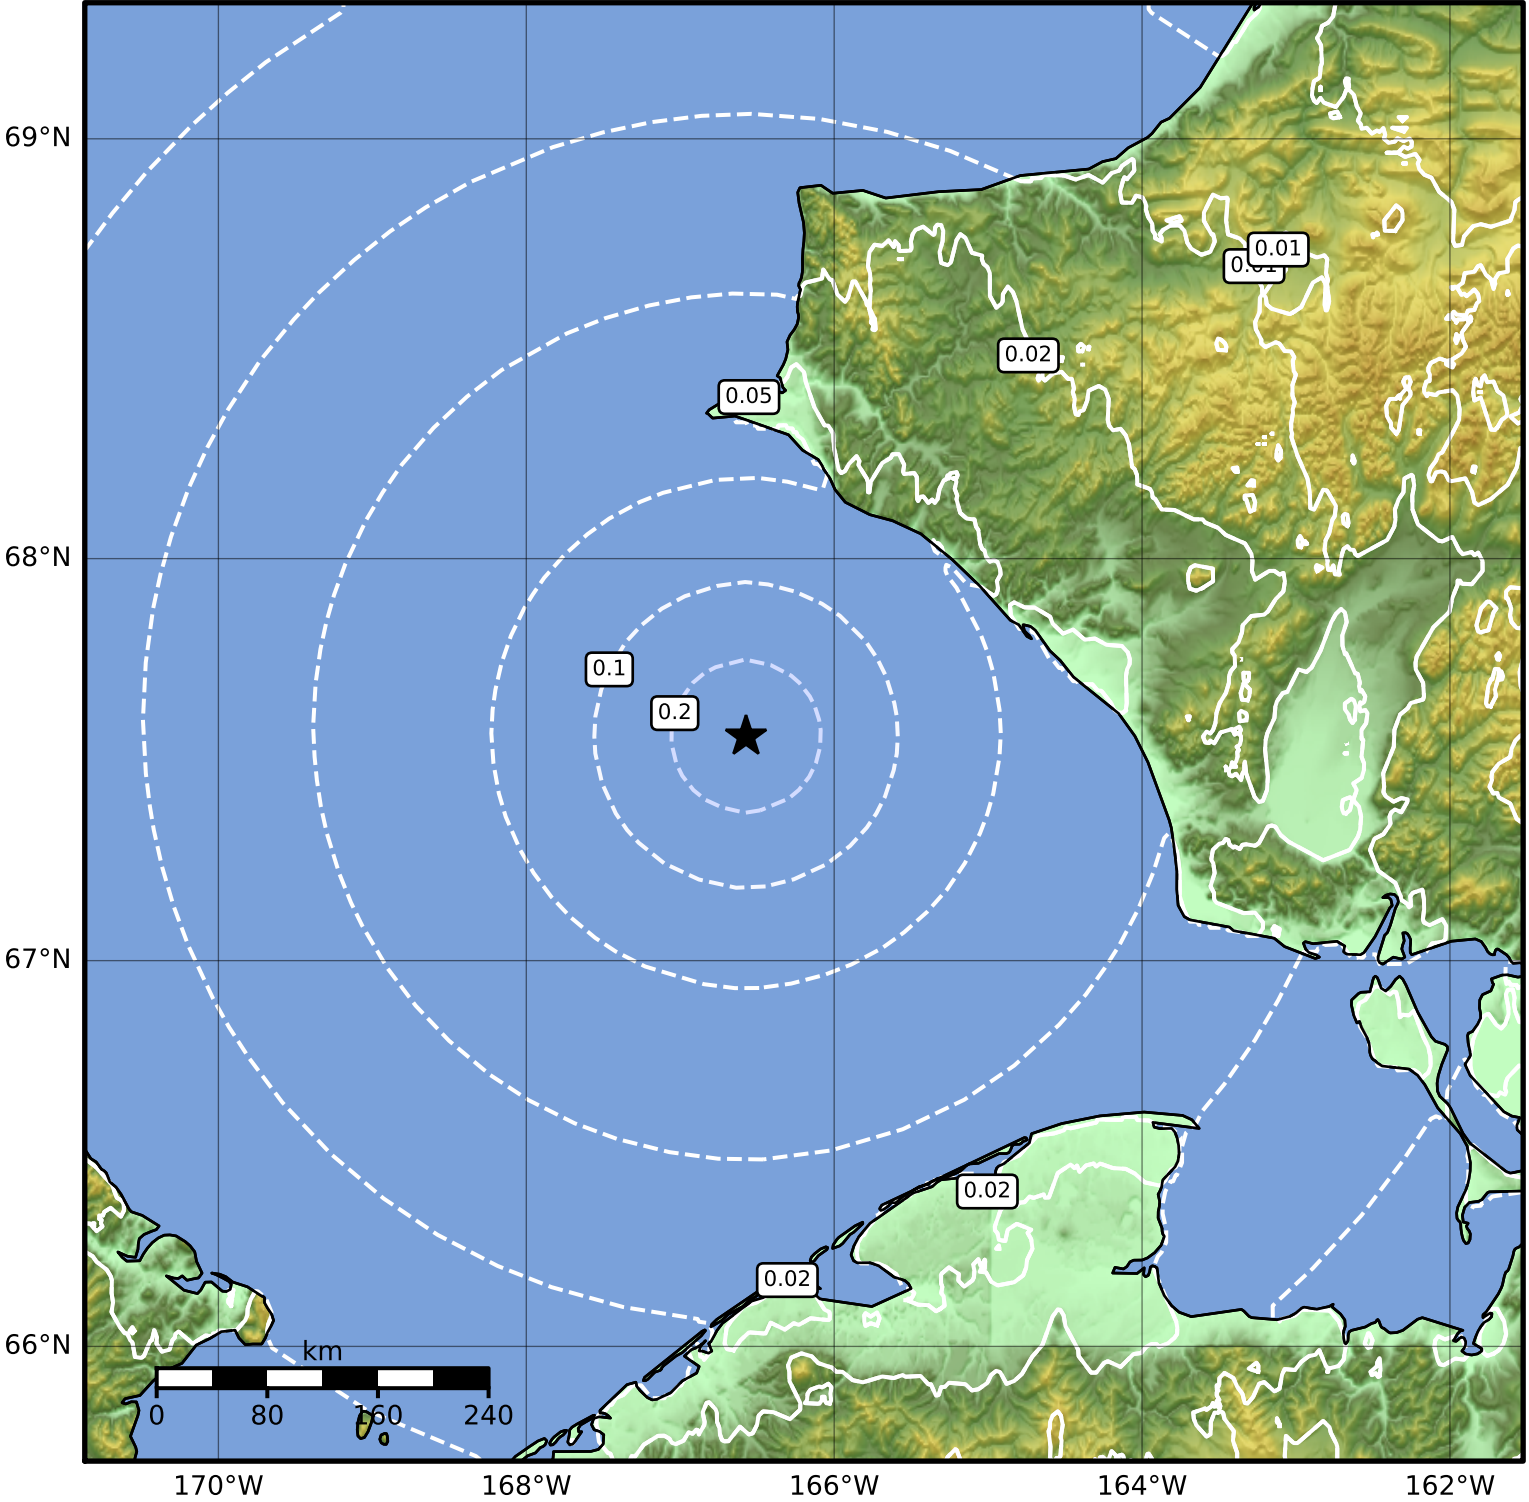

0.3 Second Peak Spectral Acceleration Map Alaska Earthquake Center
 ShakeMap: 87 km (54 miles) S of Point Hope
 May 04, 2023 19:17:16 UTC M3.7 N67.56 W166.57 Depth: 27.7km ID:ak0235pe1y67

SA(0.3) (%g)	0.1	0.2	0.5	1	2	5	10	20	50	100	200
---------------------	------------	------------	------------	----------	----------	----------	-----------	-----------	-----------	------------	------------

Scale based on Worden et al. (2012)

Version 2: Processed 2023-05-04T20:01:16Z

△ Seismic Instrument ○ Reported Intensity ★ Epicenter