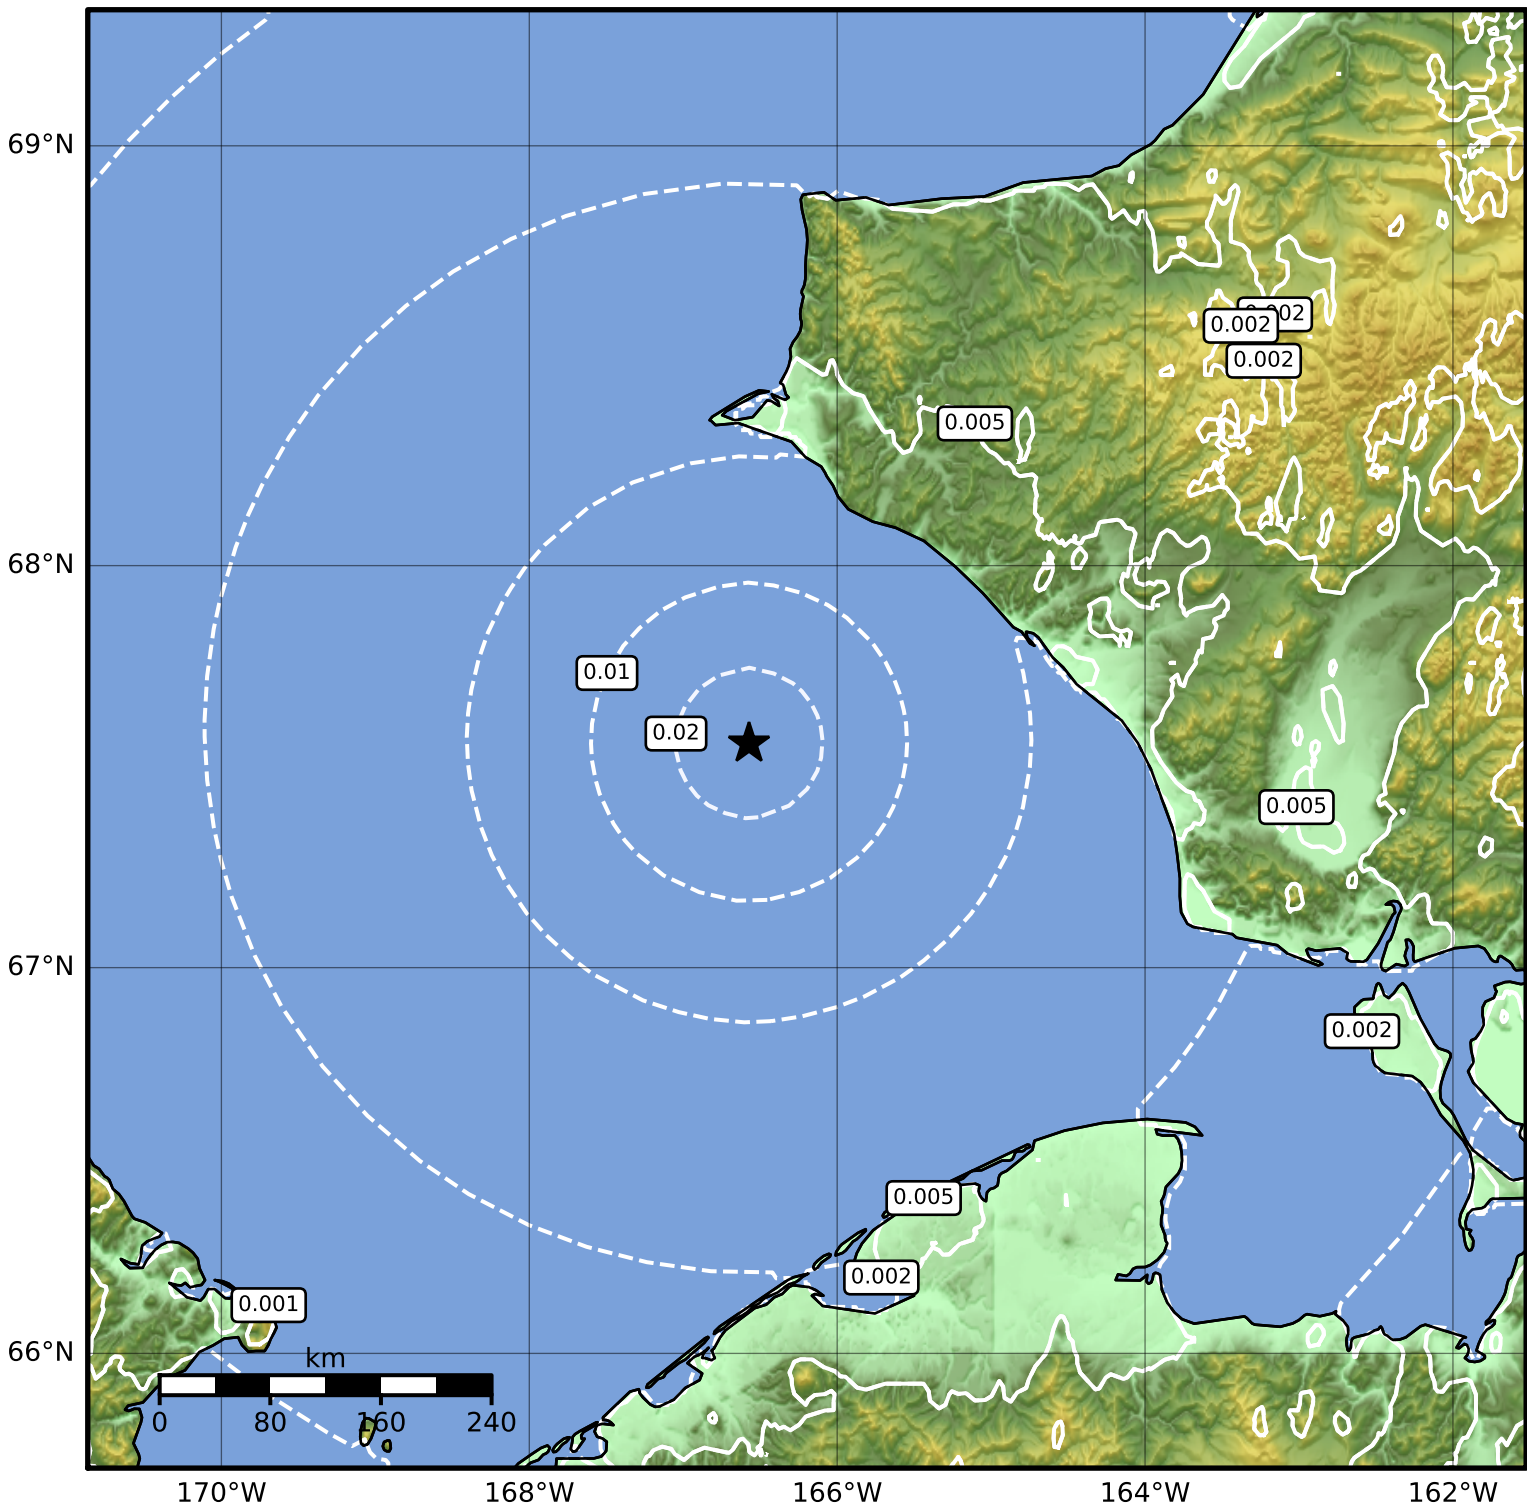

1.0 Second Peak Spectral Acceleration Map Alaska Earthquake Center
ShakeMap: 87 km (54 miles) S of Point Hope
May 04, 2023 19:17:16 UTC M3.7 N67.56 W166.57 Depth: 27.7km ID:ak0235pe1y67

SA(1.0) (%g)	0.1	0.2	0.5	1	2	5	10	20	50	100	200
--------------	-----	-----	-----	---	---	---	----	----	----	-----	-----

Scale based on Worden et al. (2012)

△ Seismic Instrument ○ Reported Intensity

★ Epicenter

Version 2: Processed 2023-05-04T20:01:16Z