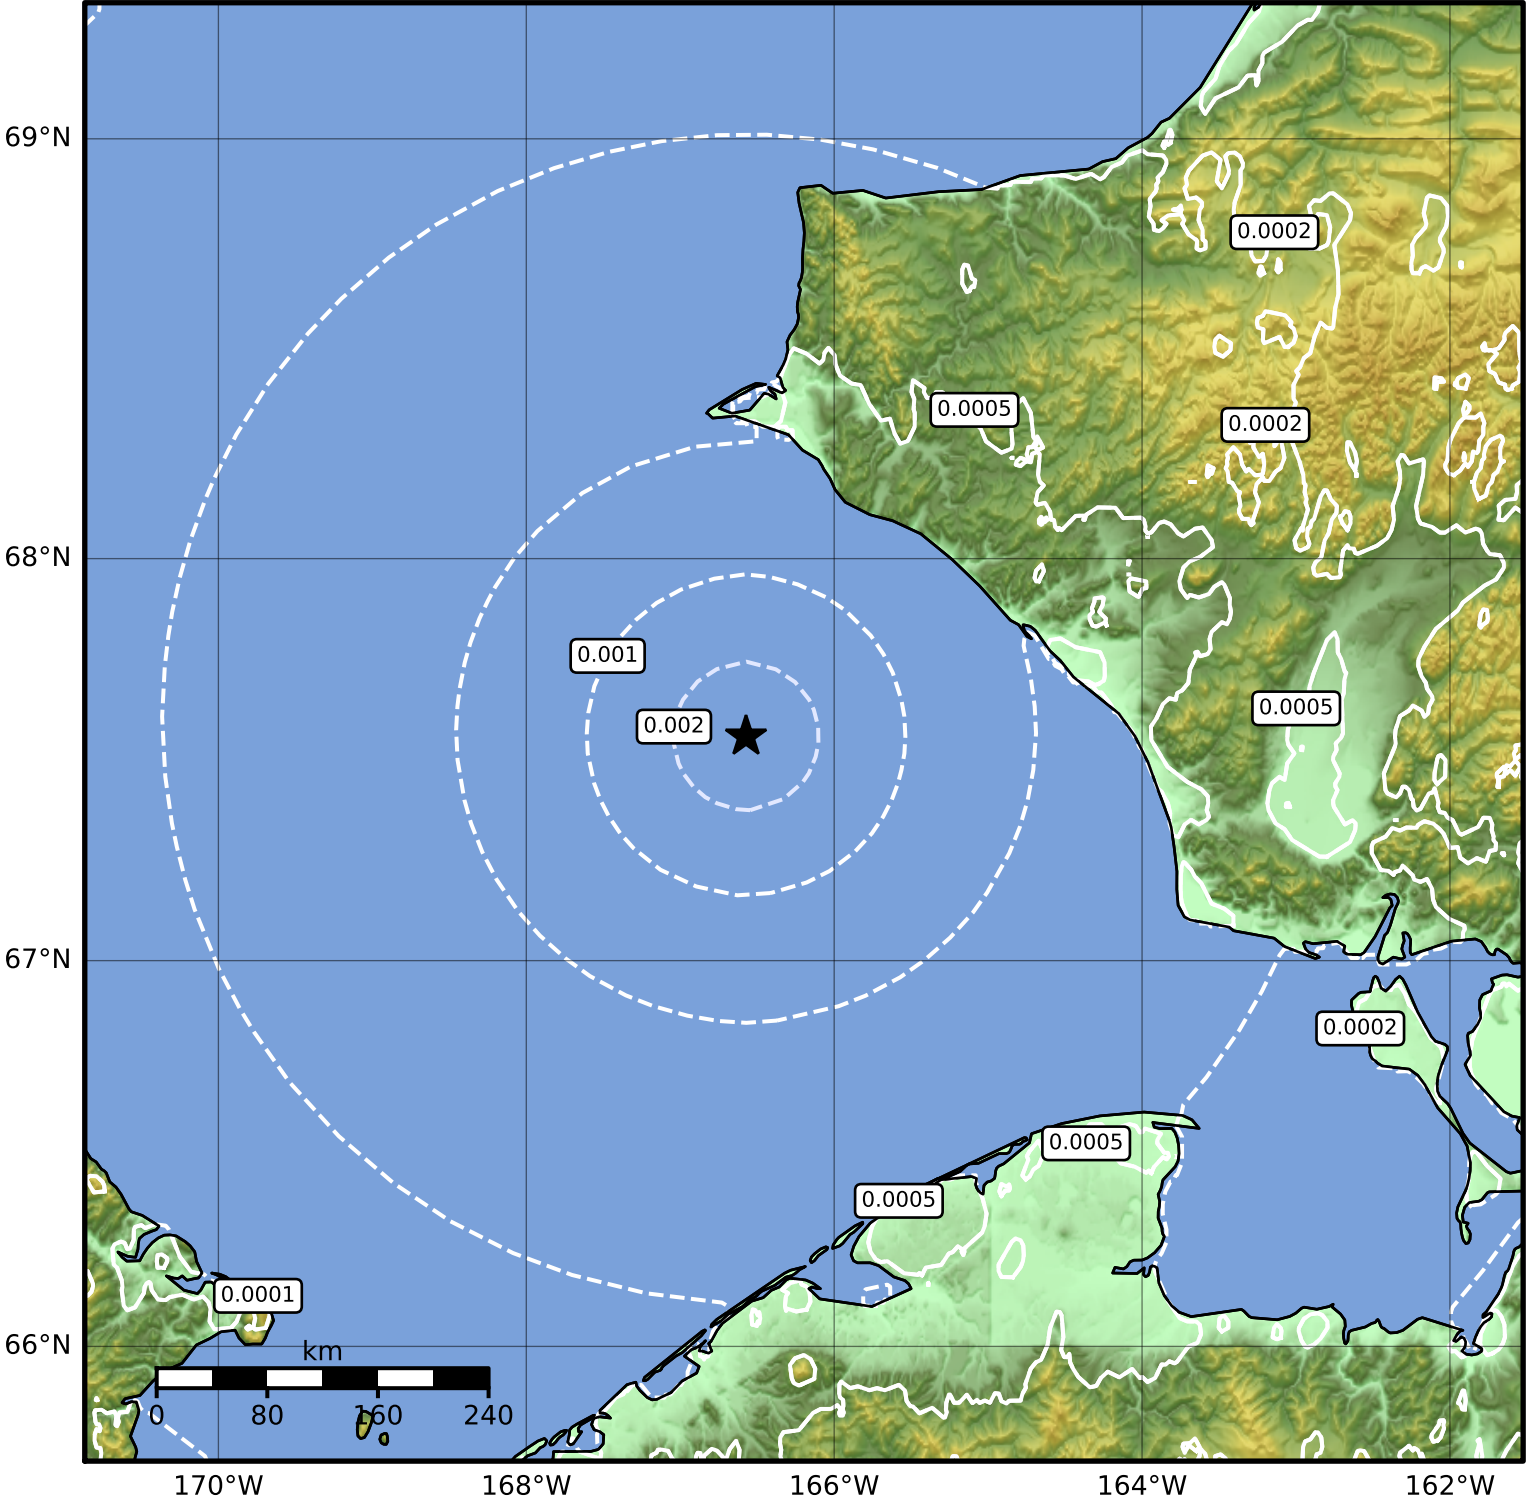

3.0 Second Peak Spectral Acceleration Map Alaska Earthquake Center
ShakeMap: 87 km (54 miles) S of Point Hope
May 04, 2023 19:17:16 UTC M3.7 N67.56 W166.57 Depth: 27.7km ID:ak0235pe1y67

Scale based on Worden et al. (2012)

Version 2: Processed 2023-05-04T20:01:16Z

△ Seismic Instrument ○ Reported Intensity

★ Epicenter