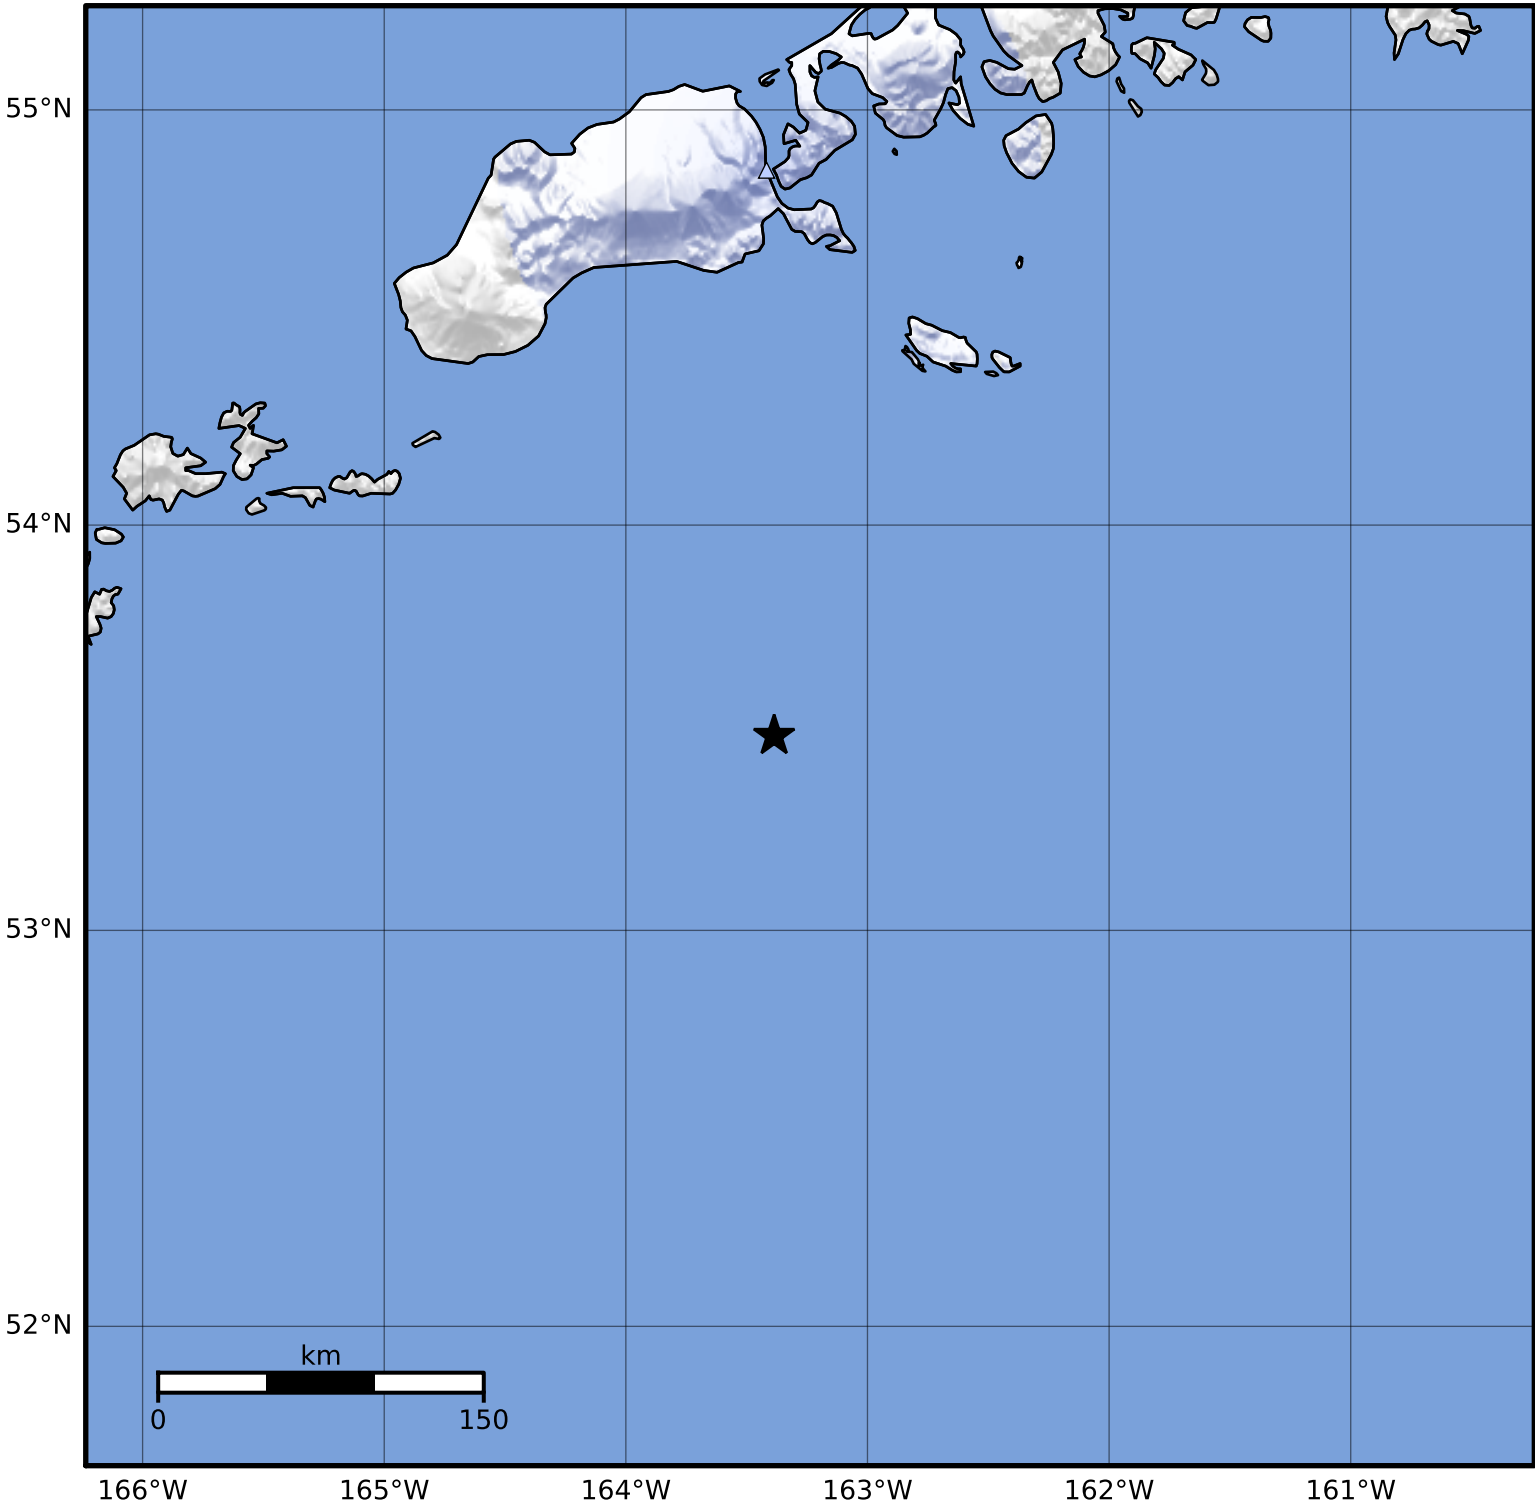

Macroseismic Intensity Map Alaska Earthquake Center
 ShakeMap: 152 km (94 miles) S of False Pass
 May 05, 2023 07:34:14 UTC M4.1 N53.48 W163.39 Depth: 16.4km ID:ak0235qujqpv

SHAKING	Not felt	Weak	Light	Moderate	Strong	Very strong	Severe	Violent	Extreme
DAMAGE	None	None	None	Very light	Light	Moderate	Moderate/heavy	Heavy	Very heavy
PGA(%g)	<0.0464	0.297	2.76	6.2	11.5	21.5	40.1	74.7	>139
PGV(cm/s)	<0.0215	0.135	1.41	4.65	9.64	20	41.4	85.8	>178
INTENSITY	I	II-III	IV	V	VI	VII	VIII	IX	X+

Scale based on Worden et al. (2012)

Version 2: Processed 2023-05-05T15:56:59Z

△ Seismic Instrument ○ Reported Intensity

★ Epicenter