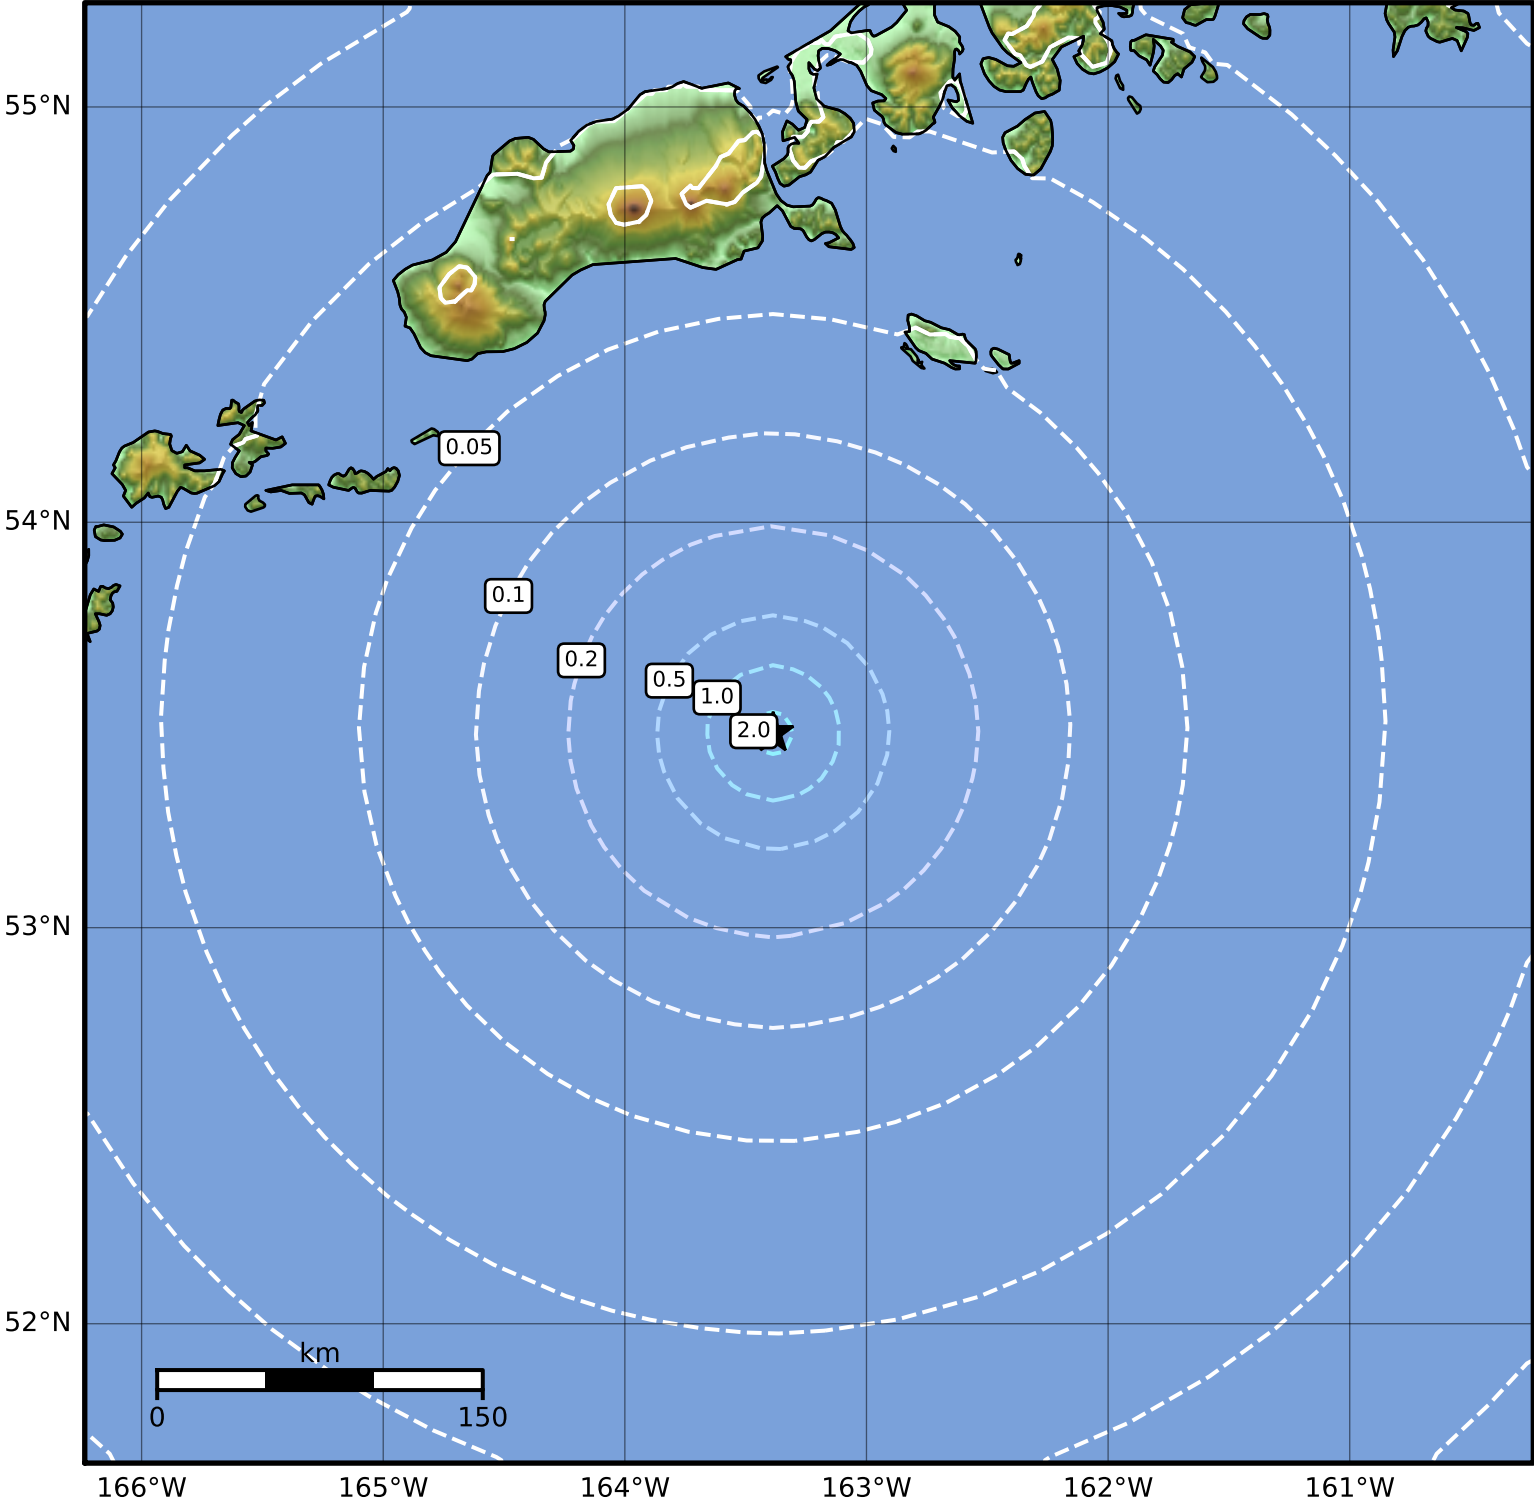

0.3 Second Peak Spectral Acceleration Map Alaska Earthquake Center
 ShakeMap: 152 km (94 miles) S of False Pass
 May 05, 2023 07:34:14 UTC M4.1 N53.48 W163.39 Depth: 16.4km ID:ak0235qujqpv

SA(0.3) (%g)	0.1	0.2	0.5	1	2	5	10	20	50	100	200
---------------------	------------	------------	------------	----------	----------	----------	-----------	-----------	-----------	------------	------------

Scale based on Worden et al. (2012)

Version 2: Processed 2023-05-05T15:56:59Z

△ Seismic Instrument ○ Reported Intensity ★ Epicenter