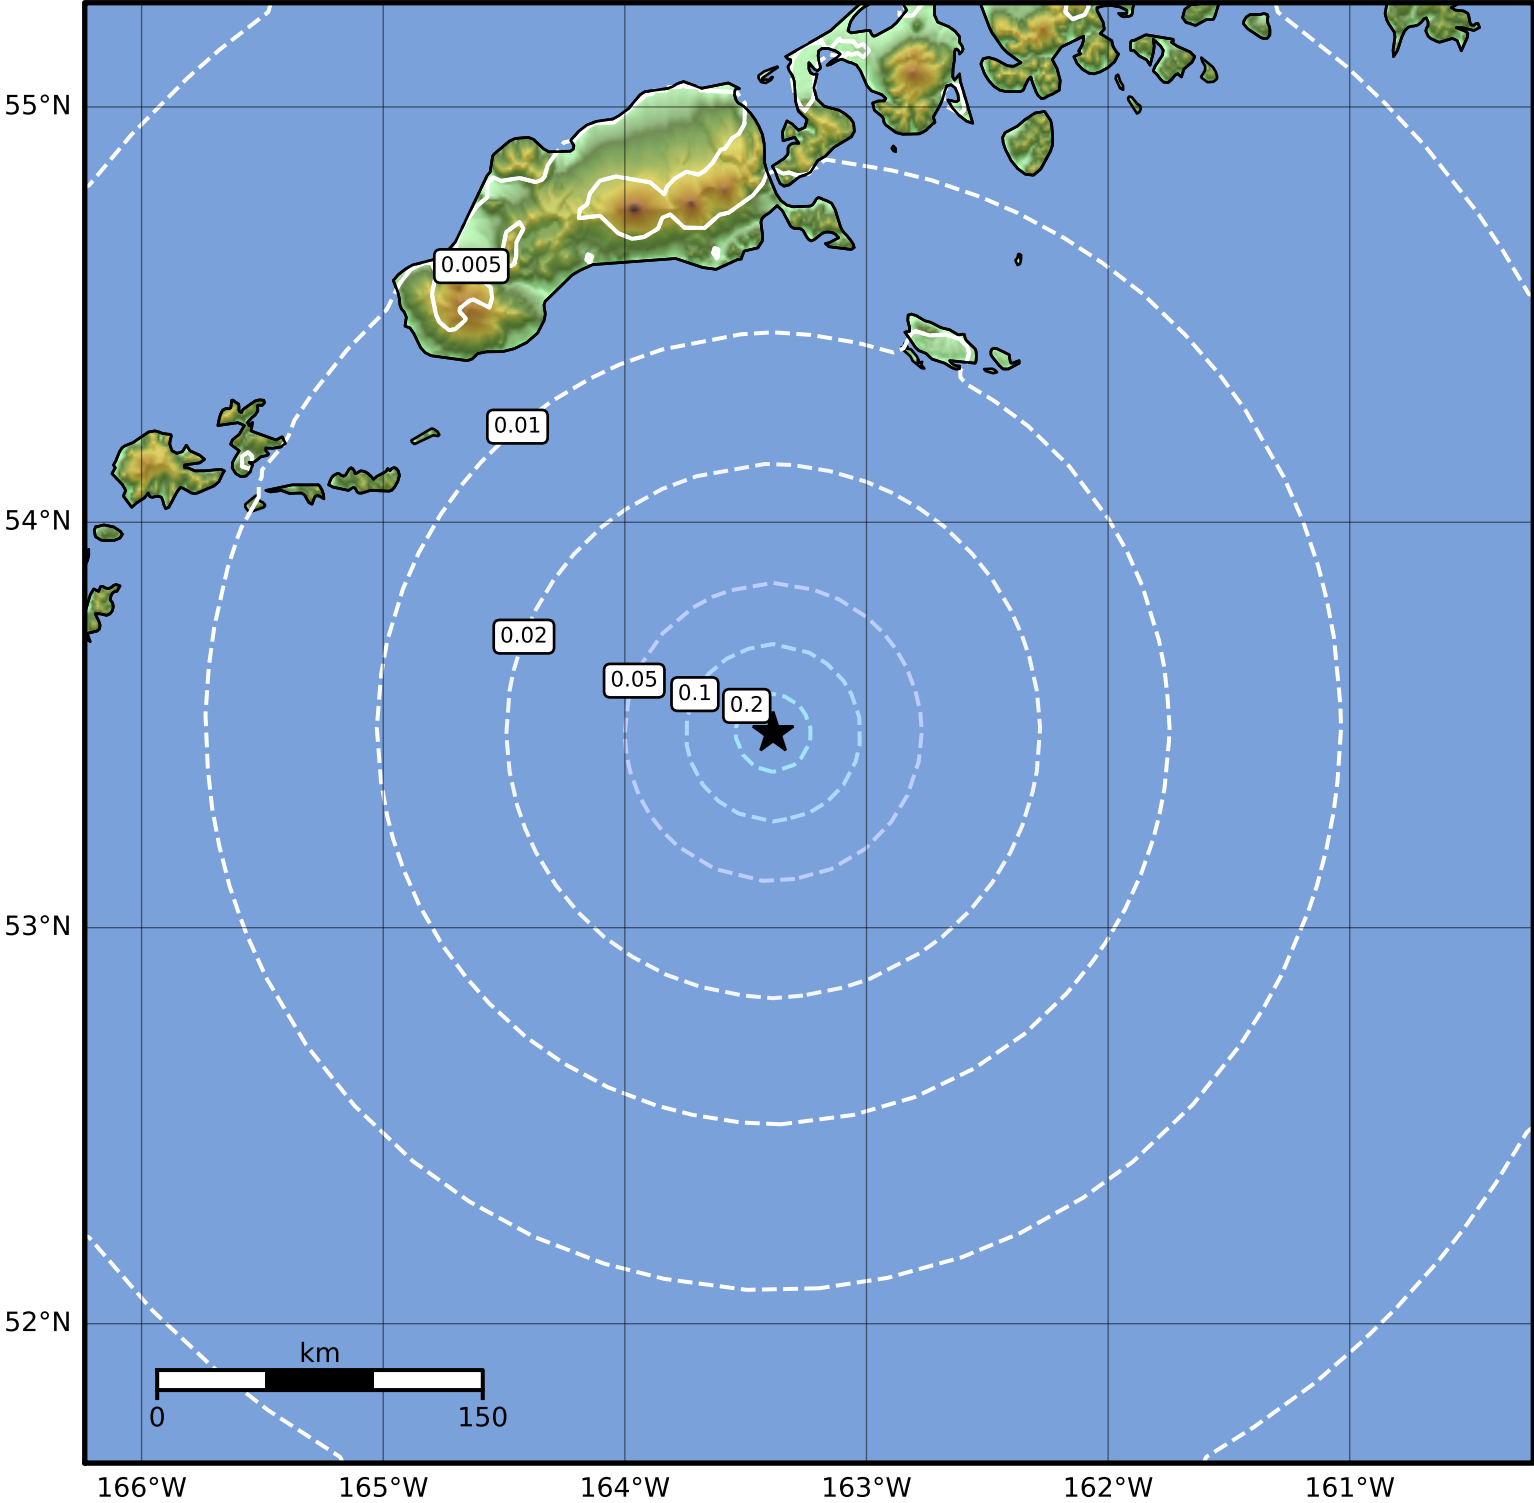

1.0 Second Peak Spectral Acceleration Map Alaska Earthquake Center
 ShakeMap: 152 km (94 miles) S of False Pass
 May 05, 2023 07:34:14 UTC M4.1 N53.48 W163.39 Depth: 16.4km ID:ak0235qujqpv

SA(1.0) (%g)	0.1	0.2	0.5	1	2	5	10	20	50	100	200
---------------------	------------	------------	------------	----------	----------	----------	-----------	-----------	-----------	------------	------------

Scale based on Worden et al. (2012)

Version 2: Processed 2023-05-05T15:56:59Z

△ Seismic Instrument ○ Reported Intensity ★ Epicenter