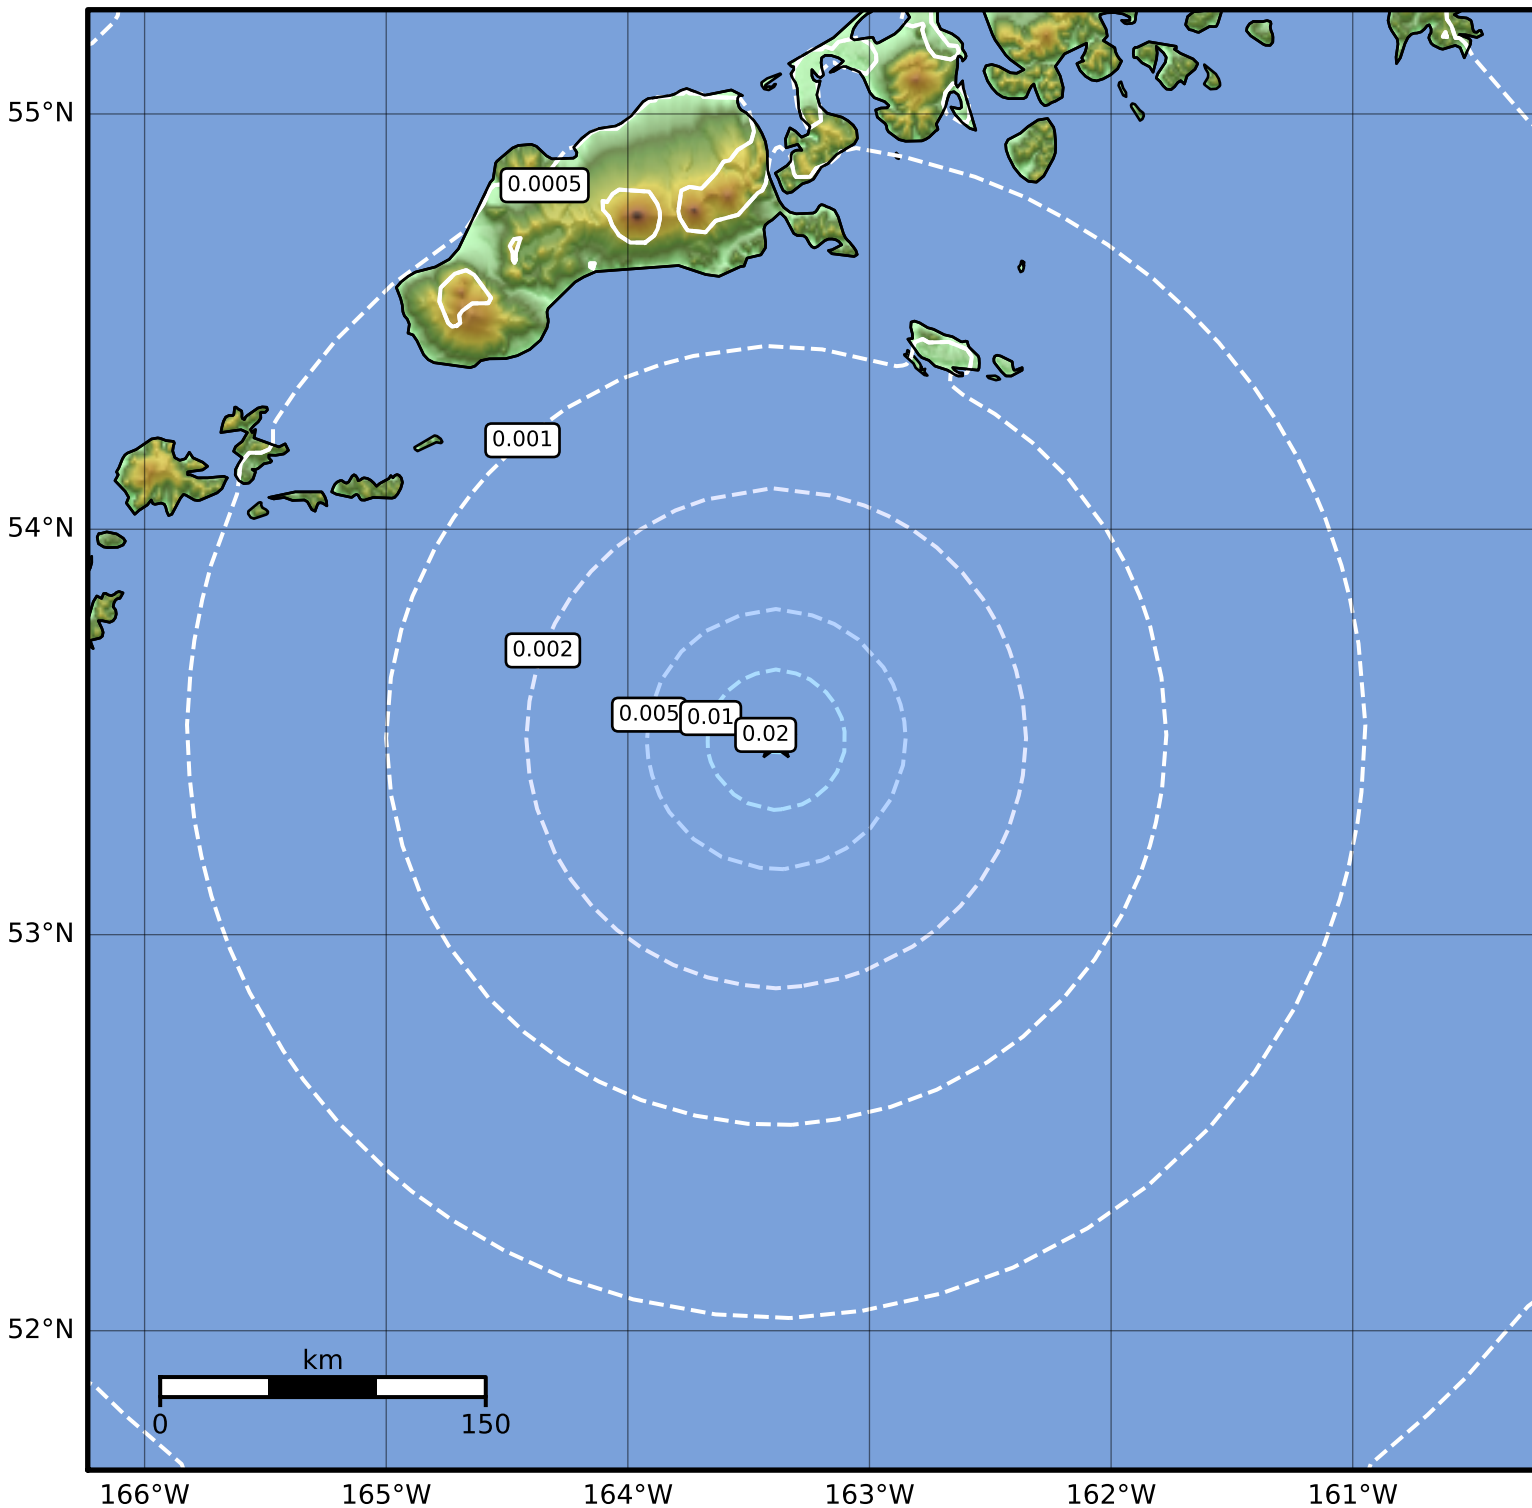

3.0 Second Peak Spectral Acceleration Map Alaska Earthquake Center
ShakeMap: 152 km (94 miles) S of False Pass
May 05, 2023 07:34:14 UTC M4.1 N53.48 W163.39 Depth: 16.4km ID:ak0235qujqpv

Scale based on Worden et al. (2012)

Version 2: Processed 2023-05-05T15:56:59Z

△ Seismic Instrument ○ Reported Intensity

★ Epicenter