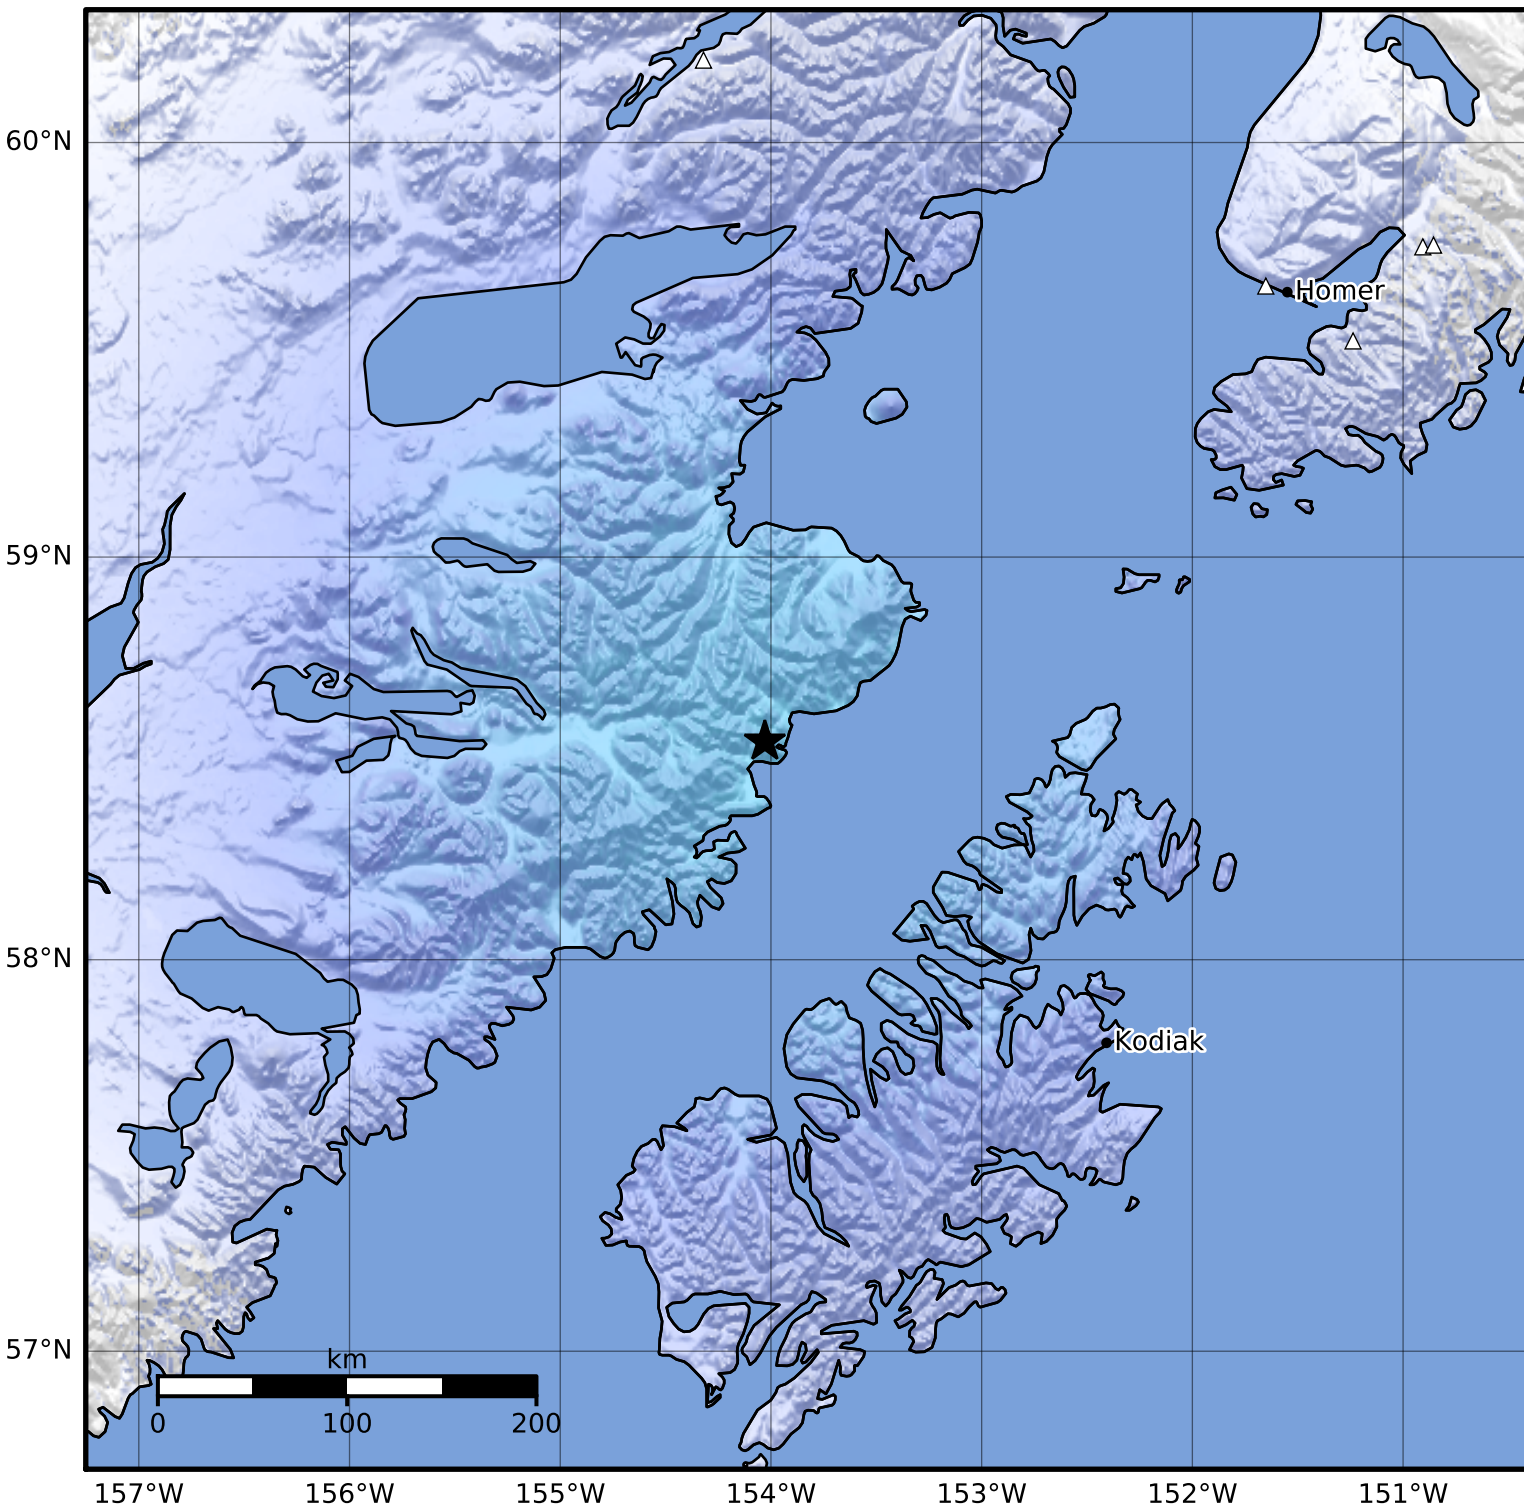

Macroseismic Intensity Map Alaska Earthquake Center
 ShakeMap: 101 km (63 miles) NW of Port Lions
 May 05, 2023 07:44:56 UTC M3.6 N58.55 W154.03 Depth: 73.0km ID:ak0235qulysl

SHAKING	Not felt	Weak	Light	Moderate	Strong	Very strong	Severe	Violent	Extreme
DAMAGE	None	None	None	Very light	Light	Moderate	Moderate/heavy	Heavy	Very heavy
PGA(%g)	<0.0464	0.297	2.76	6.2	11.5	21.5	40.1	74.7	>139
PGV(cm/s)	<0.0215	0.135	1.41	4.65	9.64	20	41.4	85.8	>178
INTENSITY	I	II-III	IV	V	VI	VII	VIII	IX	X+

Scale based on Worden et al. (2012)

Version 2: Processed 2023-05-05T16:09:49Z

△ Seismic Instrument ○ Reported Intensity

★ Epicenter