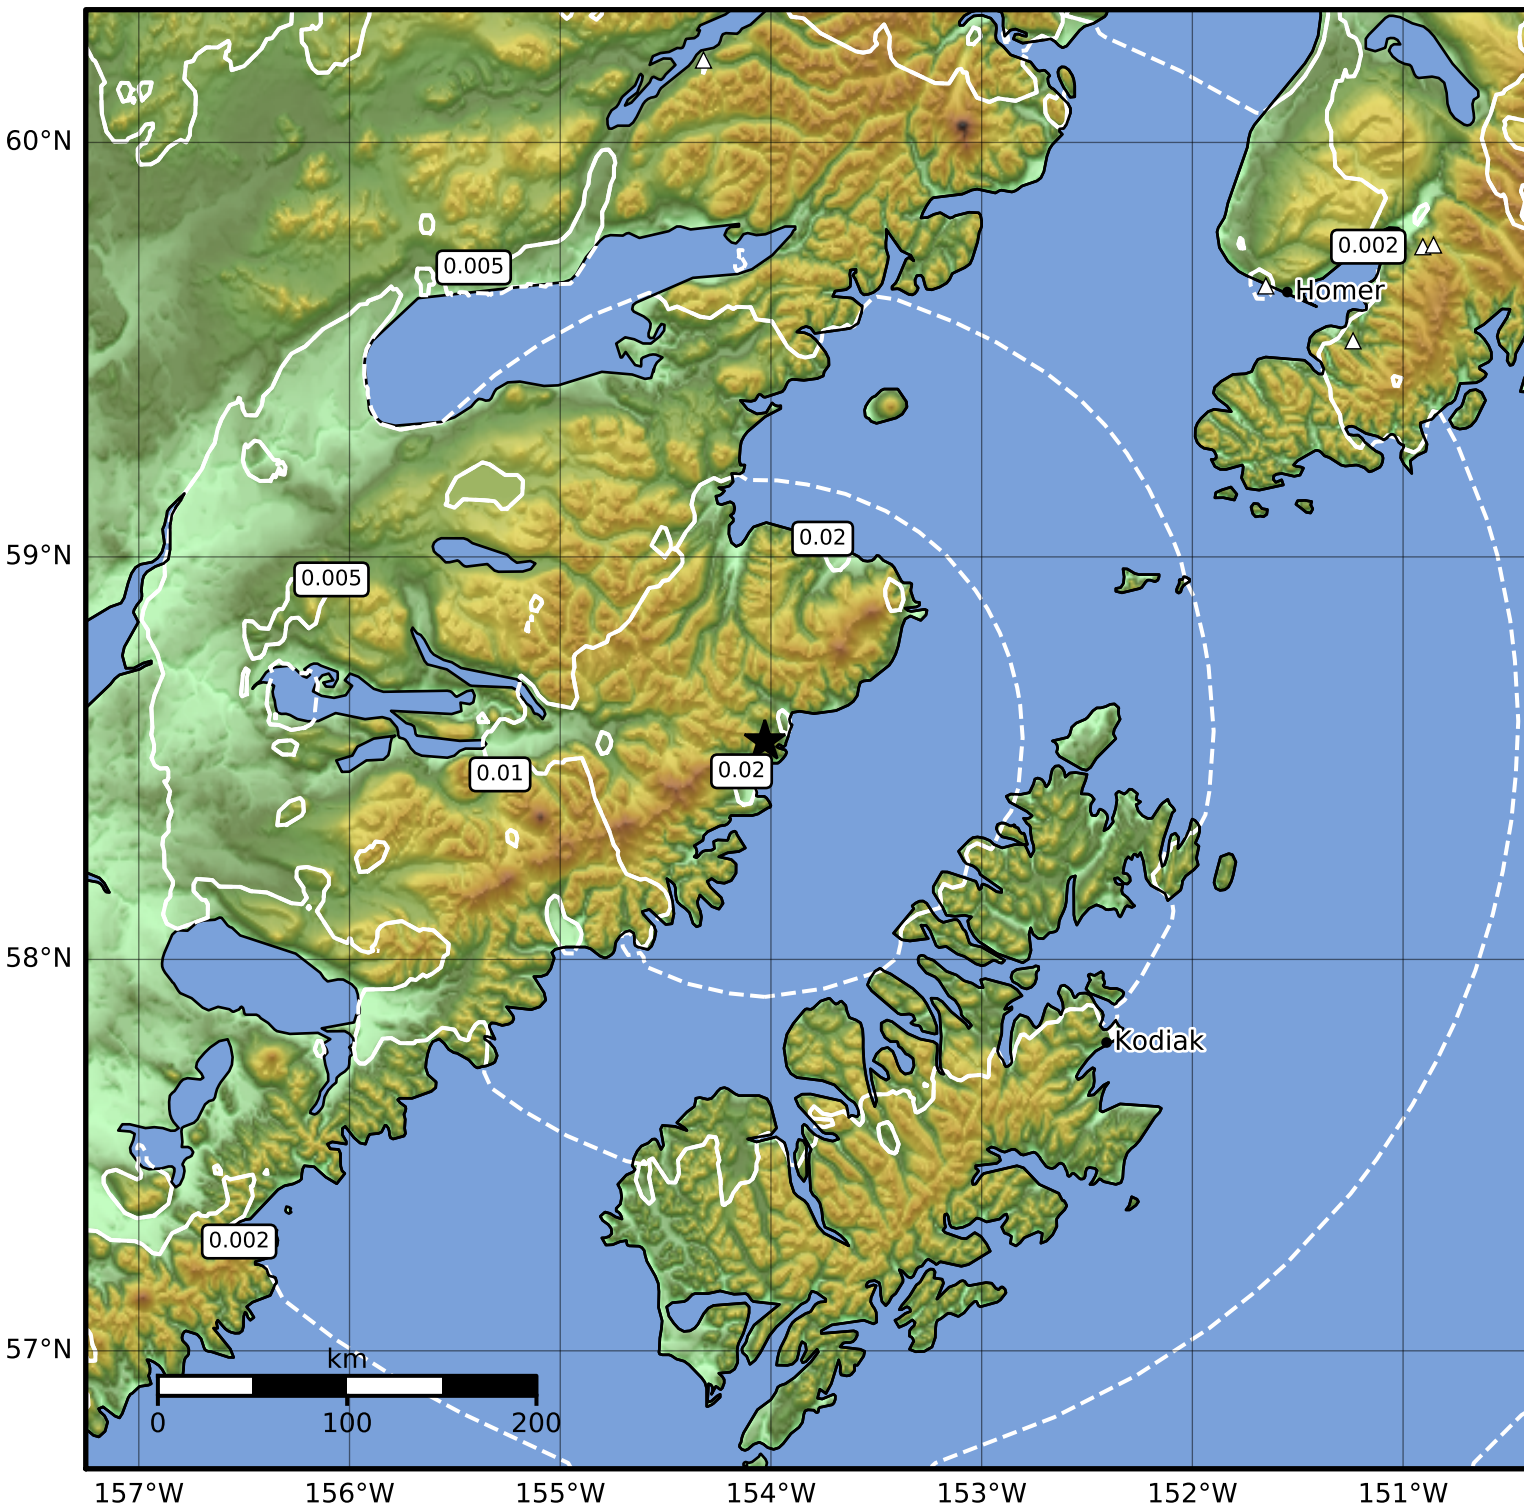

Peak Ground Velocity Map Alaska Earthquake Center
 ShakeMap: 101 km (63 miles) NW of Port Lions
 May 05, 2023 07:44:56 UTC M3.6 N58.55 W154.03 Depth: 73.0km ID:ak0235qulysl

PGV (cm/s)	0.1	0.2	0.5	1	2	5	10	20	50	100	200
------------	-----	-----	-----	---	---	---	----	----	----	-----	-----

Scale based on Worden et al. (2012)

△ Seismic Instrument ○ Reported Intensity

★ Epicenter

Version 2: Processed 2023-05-05T16:09:49Z