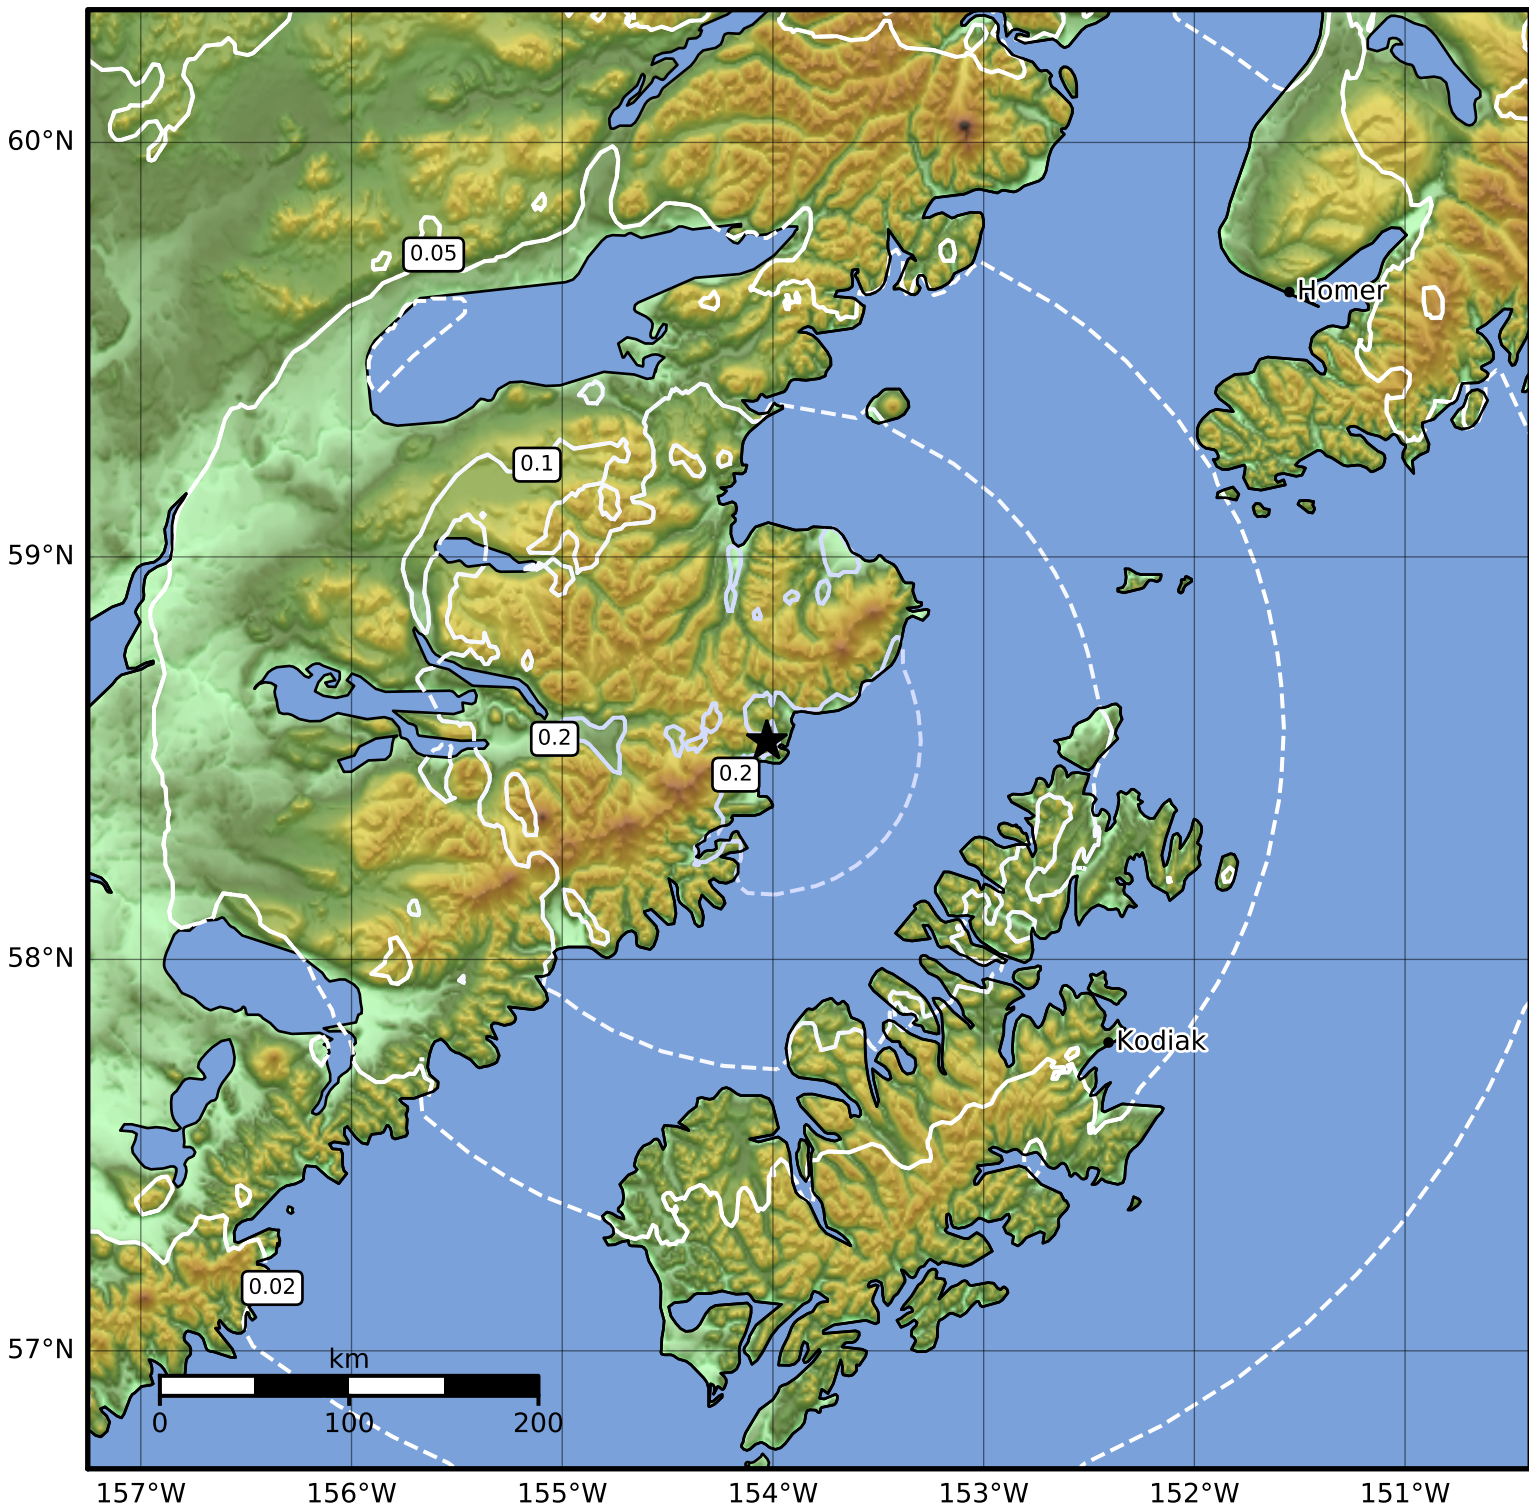

0.3 Second Peak Spectral Acceleration Map Alaska Earthquake Center  
 ShakeMap: 101 km (63 miles) NW of Port Lions  
 May 05, 2023 07:44:56 UTC M3.6 N58.55 W154.03 Depth: 73.0km ID:ak0235qulysl

Scale based on Worden et al. (2012)

Version 2: Processed 2023-05-05T16:09:49Z

△ Seismic Instrument ○ Reported Intensity

★ Epicenter