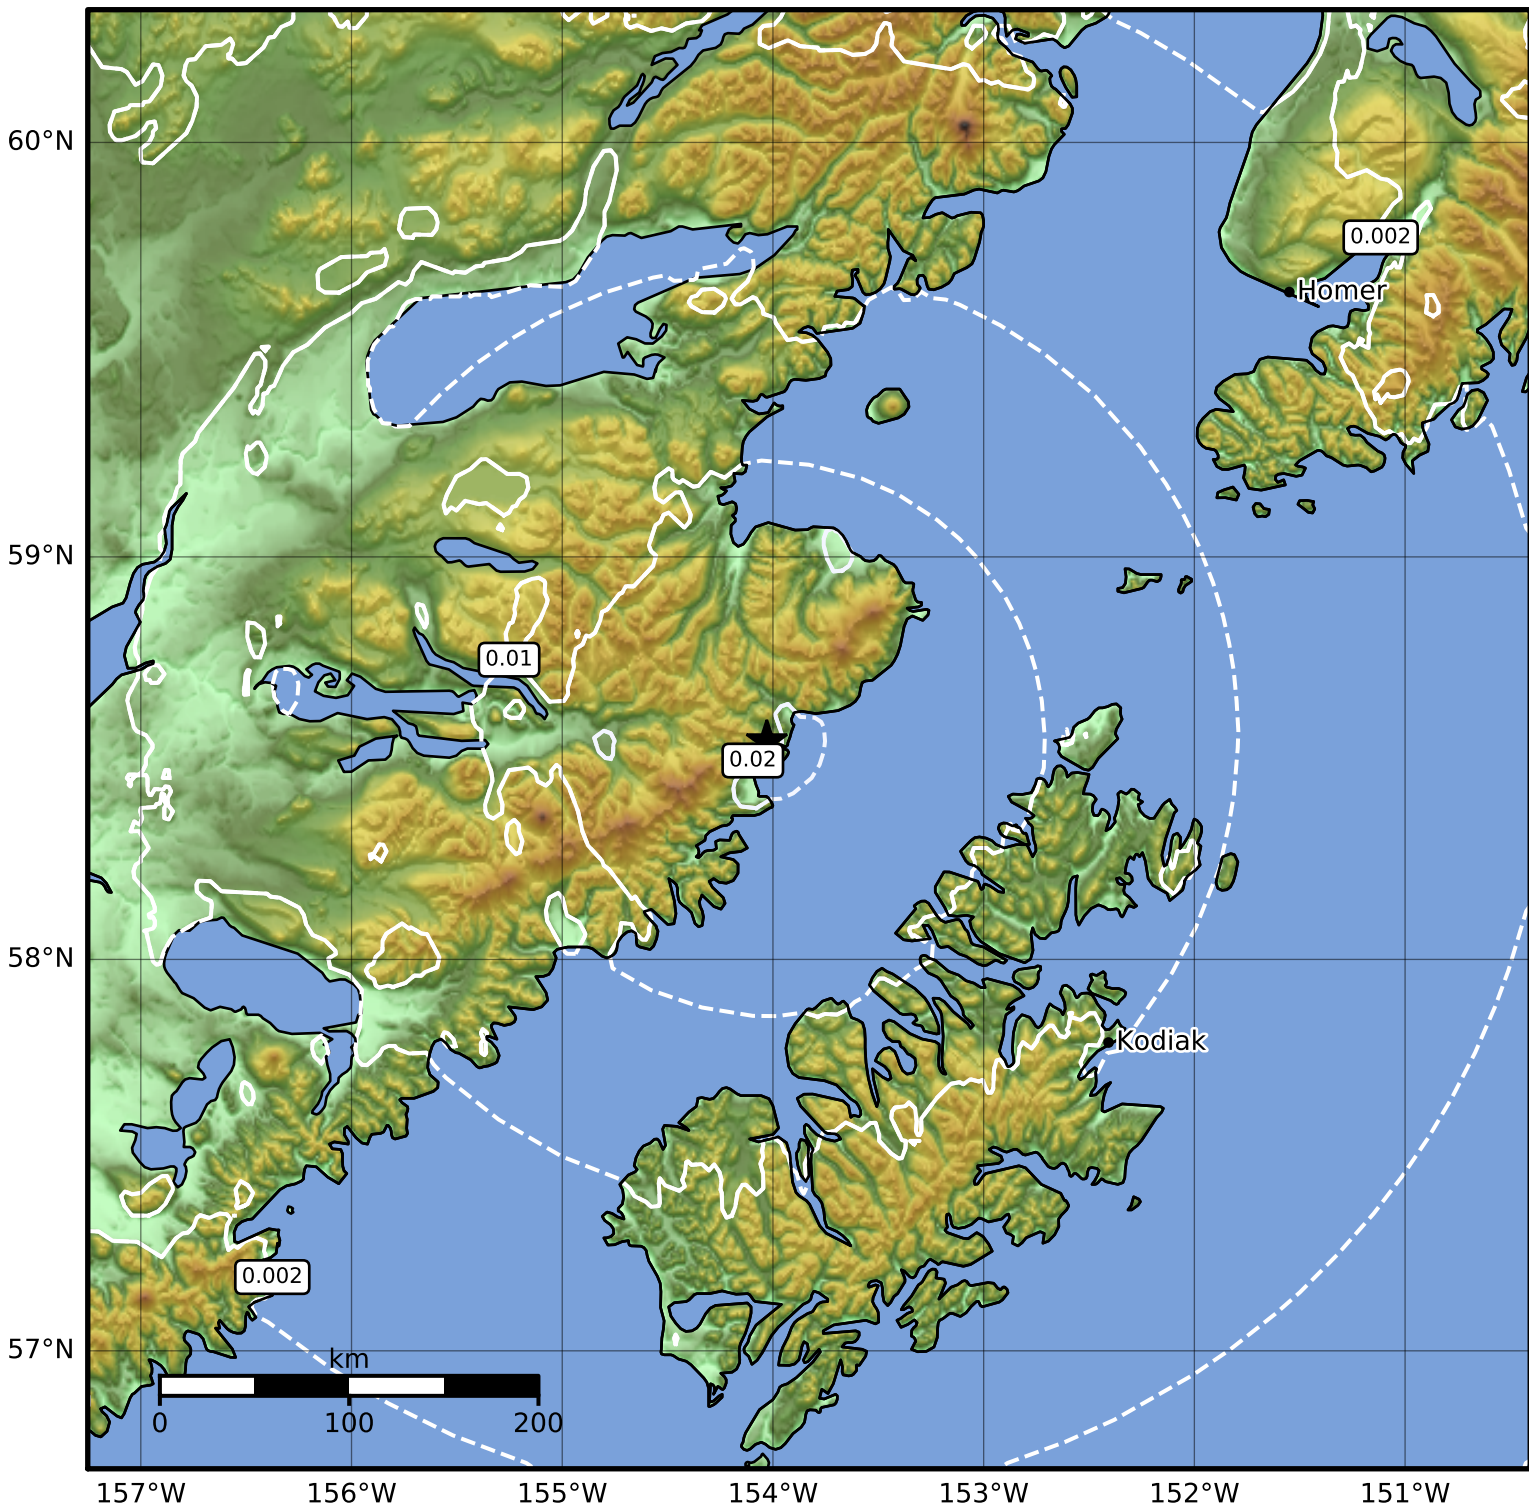

1.0 Second Peak Spectral Acceleration Map Alaska Earthquake Center
 ShakeMap: 101 km (63 miles) NW of Port Lions
 May 05, 2023 07:44:56 UTC M3.6 N58.55 W154.03 Depth: 73.0km ID:ak0235qulysl

SA(1.0) (%g)	0.1	0.2	0.5	1	2	5	10	20	50	100	200
--------------	-----	-----	-----	---	---	---	----	----	----	-----	-----

Scale based on Worden et al. (2012)

△ Seismic Instrument ○ Reported Intensity

★ Epicenter

Version 2: Processed 2023-05-05T16:09:49Z