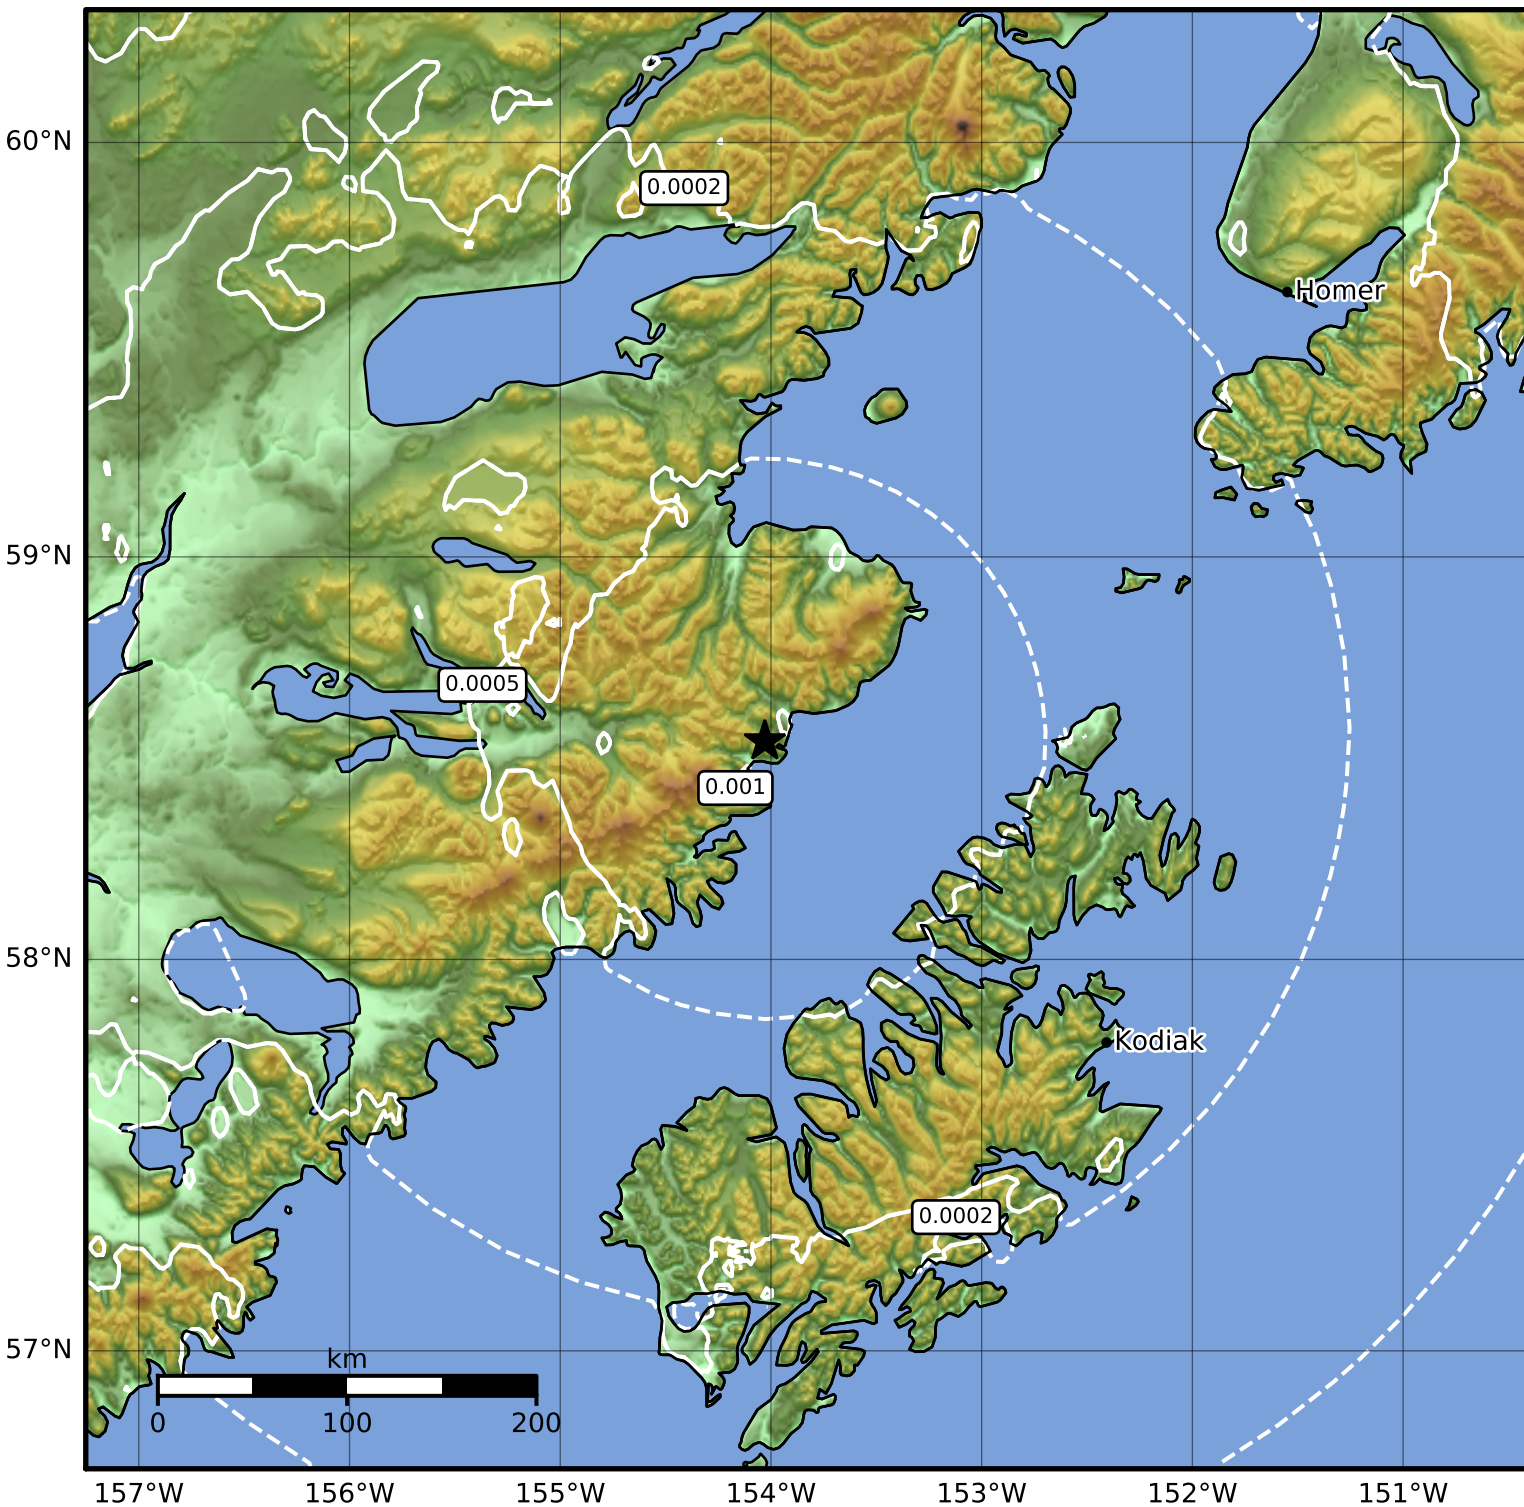

3.0 Second Peak Spectral Acceleration Map Alaska Earthquake Center  
 ShakeMap: 101 km (63 miles) NW of Port Lions  
 May 05, 2023 07:44:56 UTC M3.6 N58.55 W154.03 Depth: 73.0km ID:ak0235qulysl

Scale based on Worden et al. (2012)

△ Seismic Instrument   ○ Reported Intensity

★ Epicenter

Version 2: Processed 2023-05-05T16:09:49Z