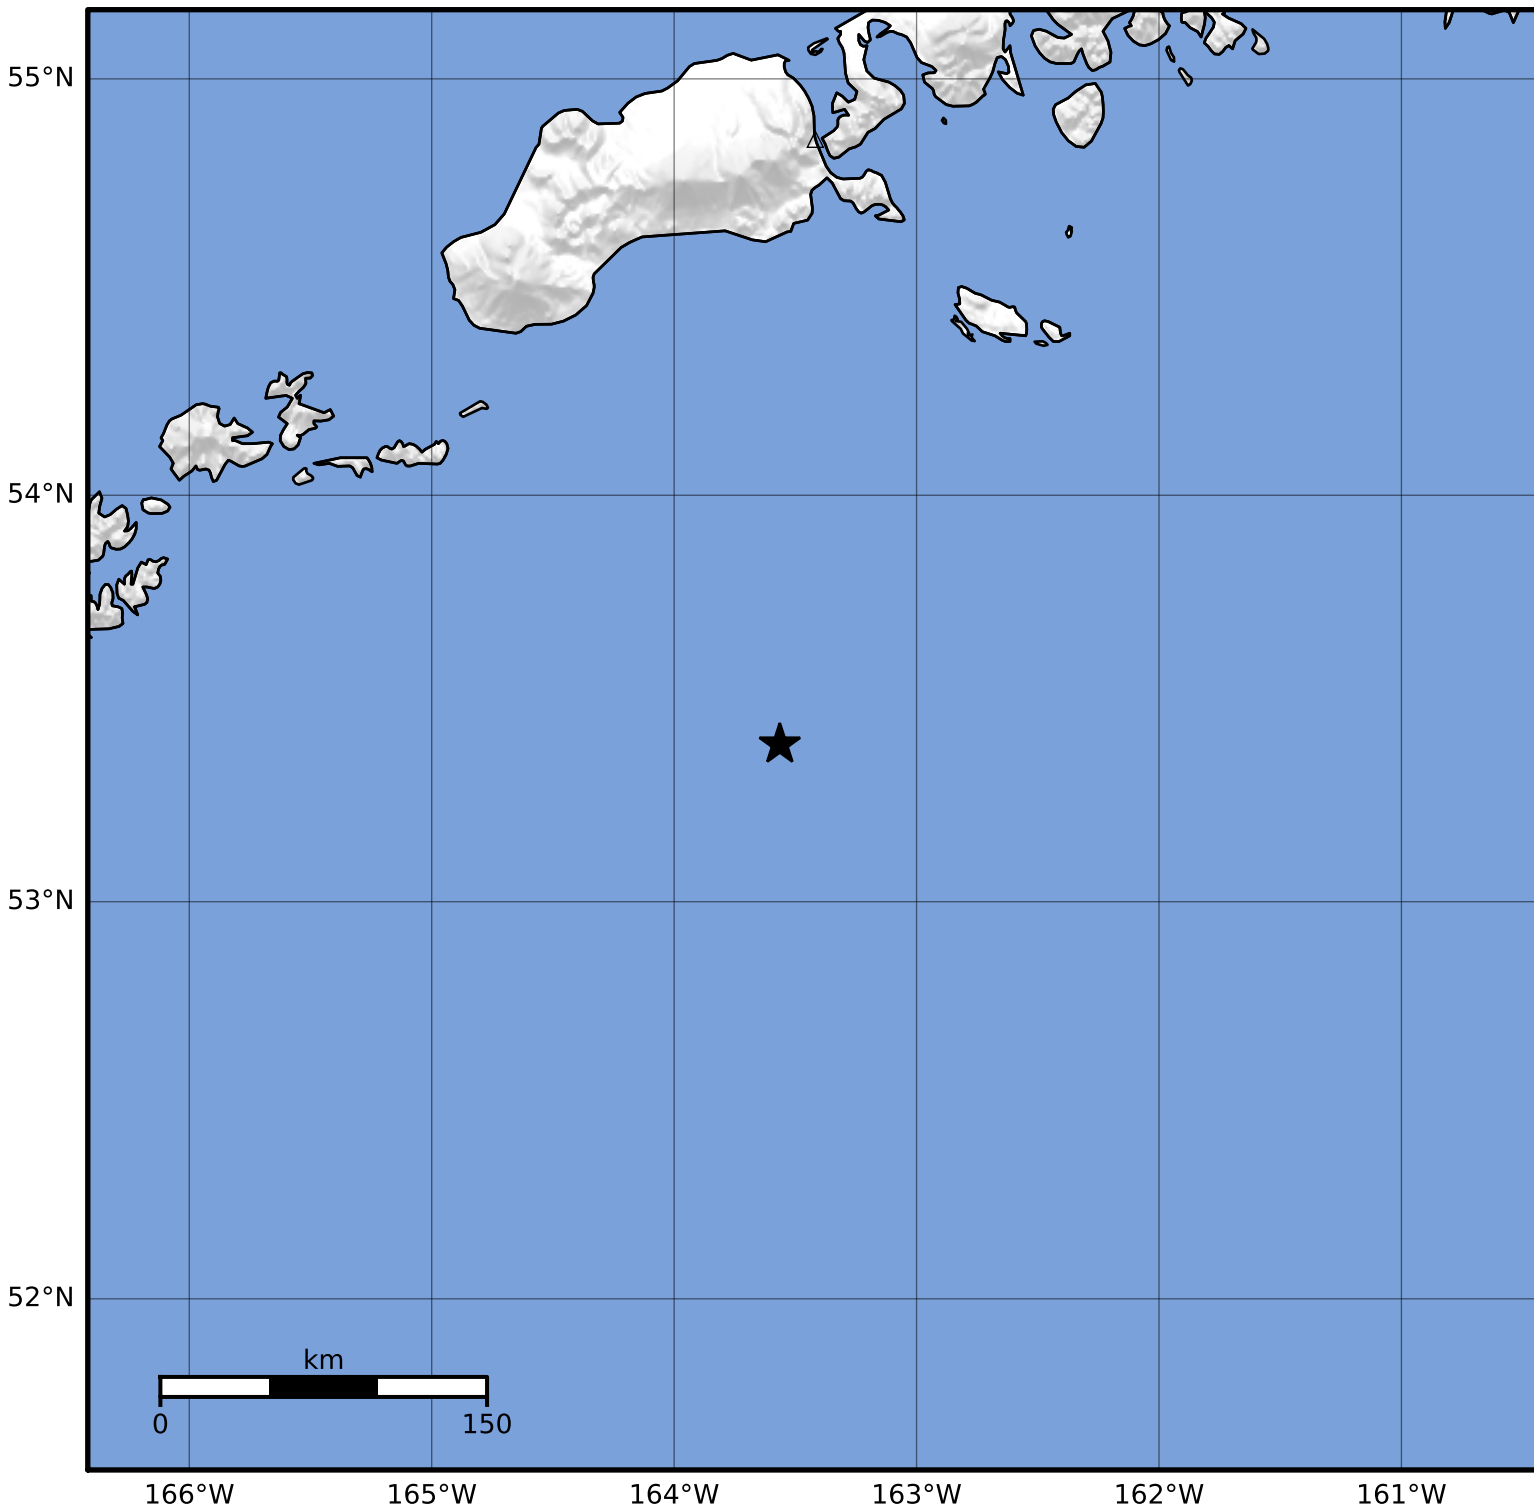

Macroseismic Intensity Map Alaska Earthquake Center
 ShakeMap: 163 km (101 miles) S of False Pass
 May 05, 2023 13:09:10 UTC M3.7 N53.39 W163.56 Depth: 16.8km ID:ak0235qxyymm

SHAKING	Not felt	Weak	Light	Moderate	Strong	Very strong	Severe	Violent	Extreme
DAMAGE	None	None	None	Very light	Light	Moderate	Moderate/heavy	Heavy	Very heavy
PGA(%g)	<0.0464	0.297	2.76	6.2	11.5	21.5	40.1	74.7	>139
PGV(cm/s)	<0.0215	0.135	1.41	4.65	9.64	20	41.4	85.8	>178
INTENSITY	I	II-III	IV	V	VI	VII	VIII	IX	X+

Scale based on Worden et al. (2012)

Version 2: Processed 2023-05-05T16:26:03Z

△ Seismic Instrument ○ Reported Intensity

★ Epicenter