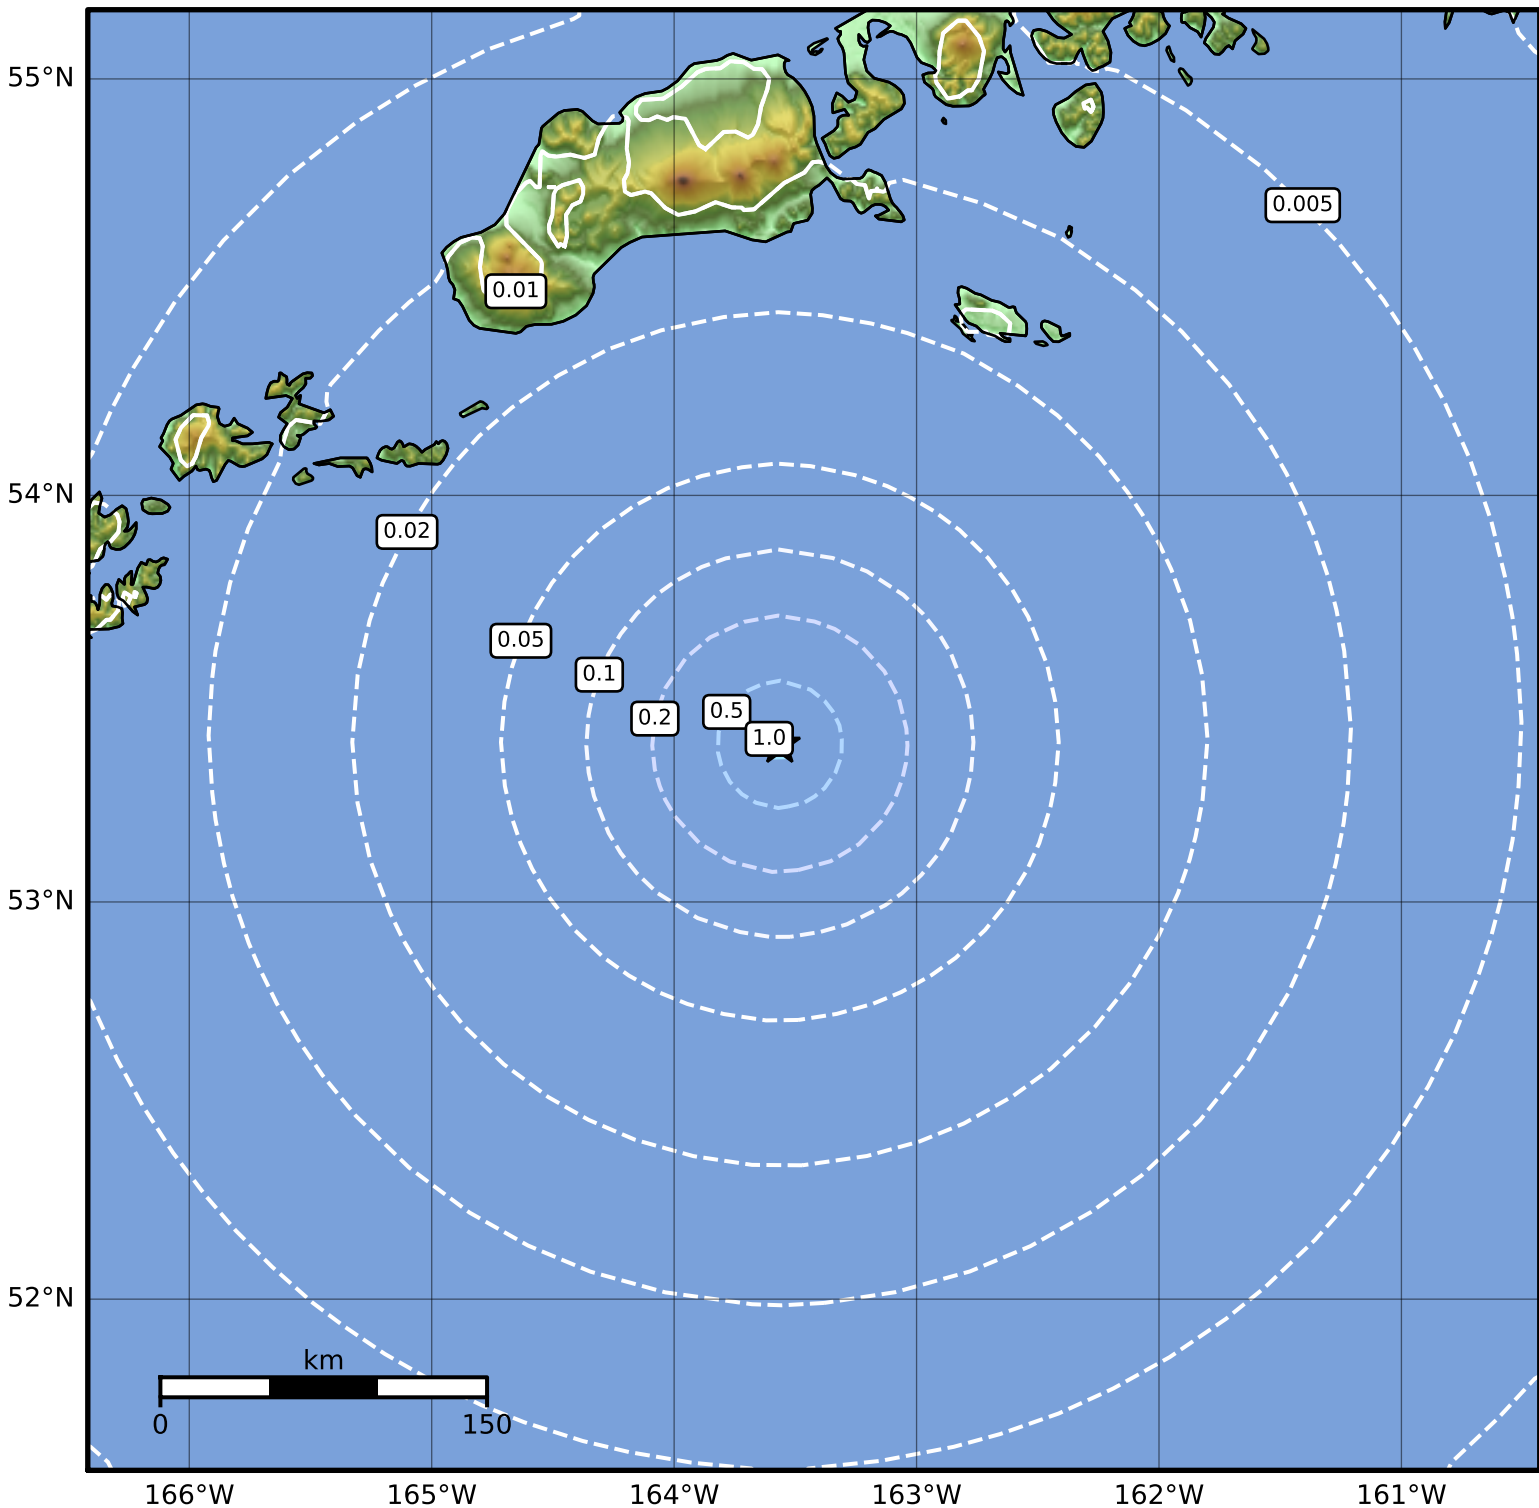

0.3 Second Peak Spectral Acceleration Map Alaska Earthquake Center
 ShakeMap: 163 km (101 miles) S of False Pass
 May 05, 2023 13:09:10 UTC M3.7 N53.39 W163.56 Depth: 16.8km ID:ak0235qxyymm

SA(0.3) (%g)	0.1	0.2	0.5	1	2	5	10	20	50	100	200
---------------------	------------	------------	------------	----------	----------	----------	-----------	-----------	-----------	------------	------------

Scale based on Worden et al. (2012)

Version 2: Processed 2023-05-05T16:26:03Z

△ Seismic Instrument ○ Reported Intensity

★ Epicenter