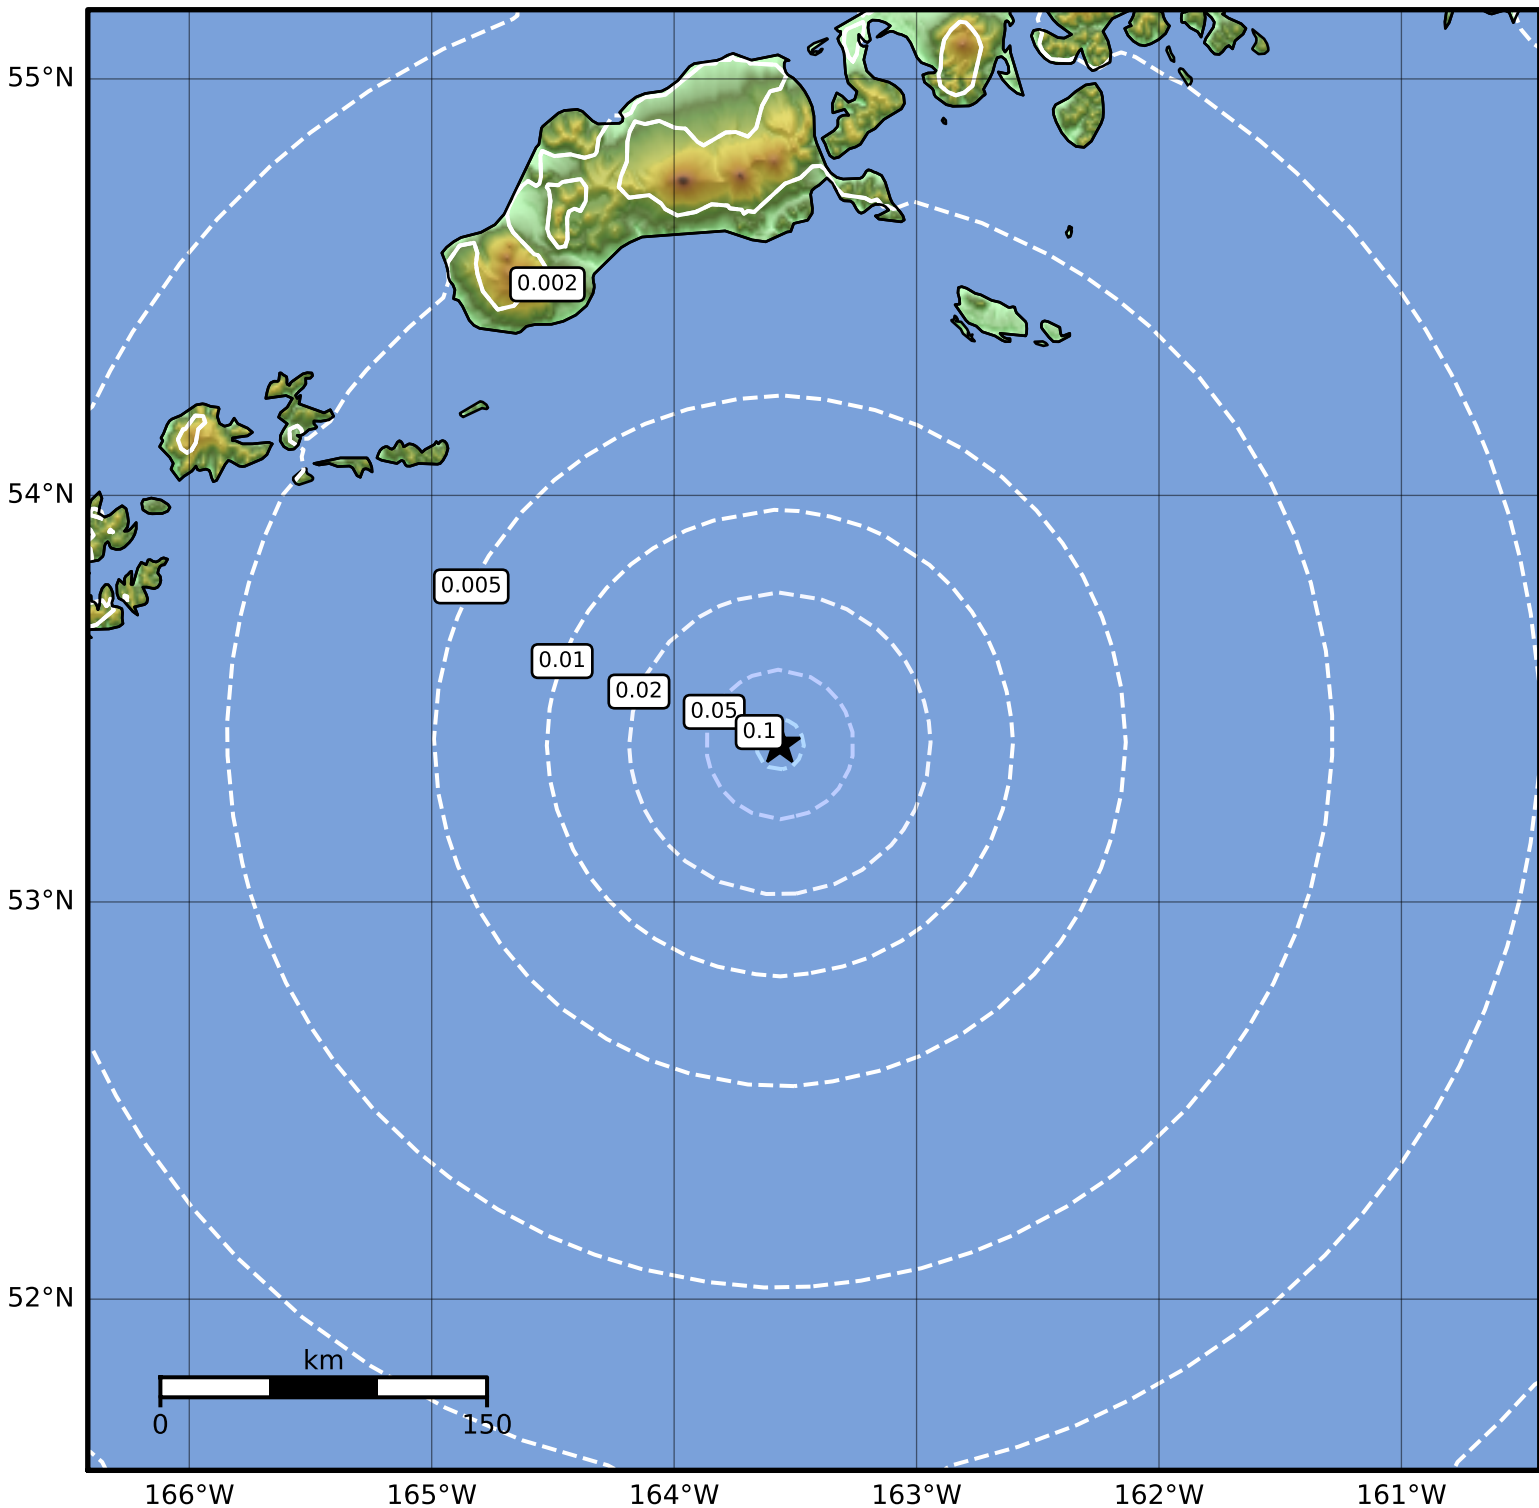

1.0 Second Peak Spectral Acceleration Map Alaska Earthquake Center  
 ShakeMap: 163 km (101 miles) S of False Pass  
 May 05, 2023 13:09:10 UTC M3.7 N53.39 W163.56 Depth: 16.8km ID:ak0235qxyymm

<b>SA(1.0) (%g)</b>	<b>0.1</b>	<b>0.2</b>	<b>0.5</b>	<b>1</b>	<b>2</b>	<b>5</b>	<b>10</b>	<b>20</b>	<b>50</b>	<b>100</b>	<b>200</b>
---------------------	------------	------------	------------	----------	----------	----------	-----------	-----------	-----------	------------	------------

Scale based on Worden et al. (2012)

Version 2: Processed 2023-05-05T16:26:03Z

△ Seismic Instrument    ○ Reported Intensity

★ Epicenter