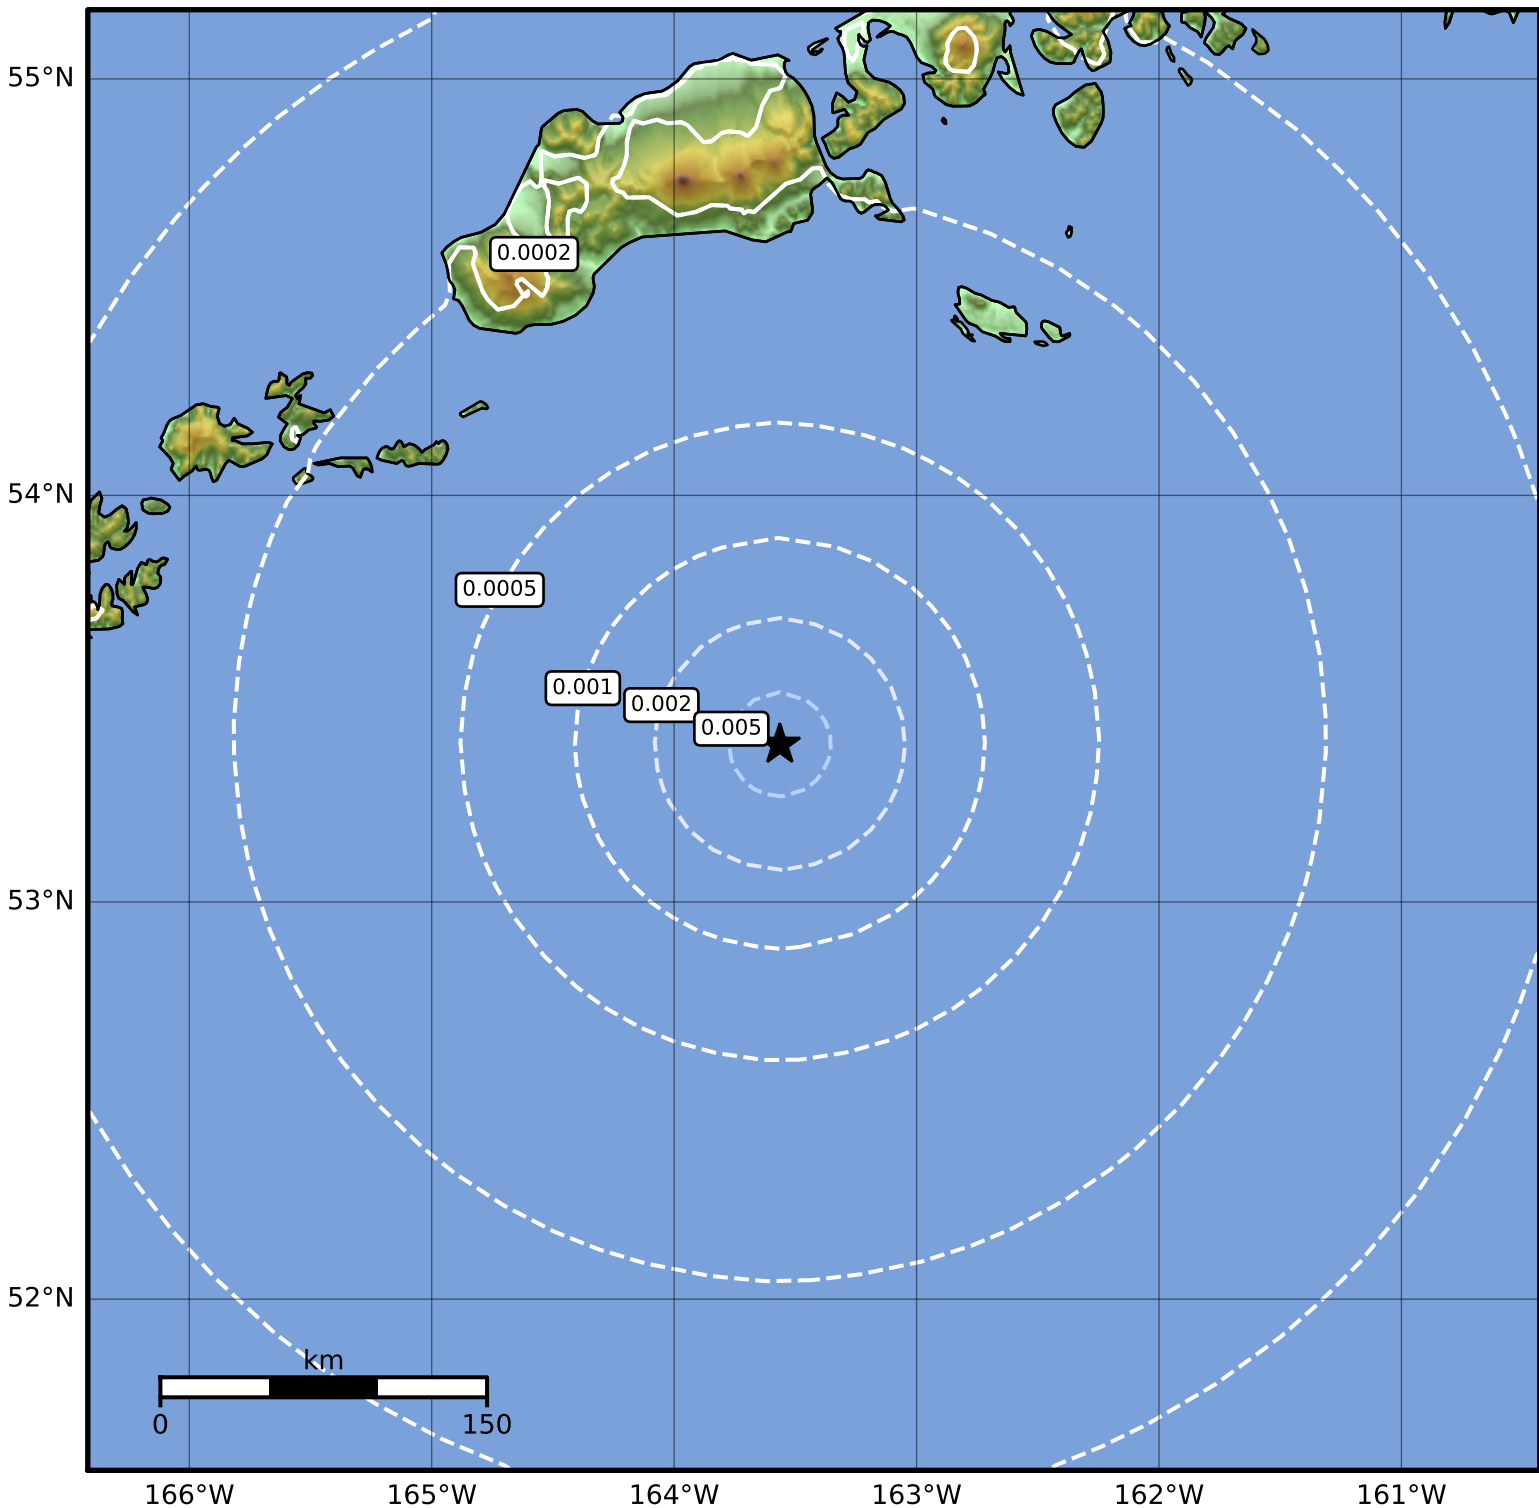

3.0 Second Peak Spectral Acceleration Map Alaska Earthquake Center
 ShakeMap: 163 km (101 miles) S of False Pass
 May 05, 2023 13:09:10 UTC M3.7 N53.39 W163.56 Depth: 16.8km ID:ak0235qxyymm

Scale based on Worden et al. (2012)

Version 2: Processed 2023-05-05T16:26:03Z

△ Seismic Instrument ○ Reported Intensity

★ Epicenter