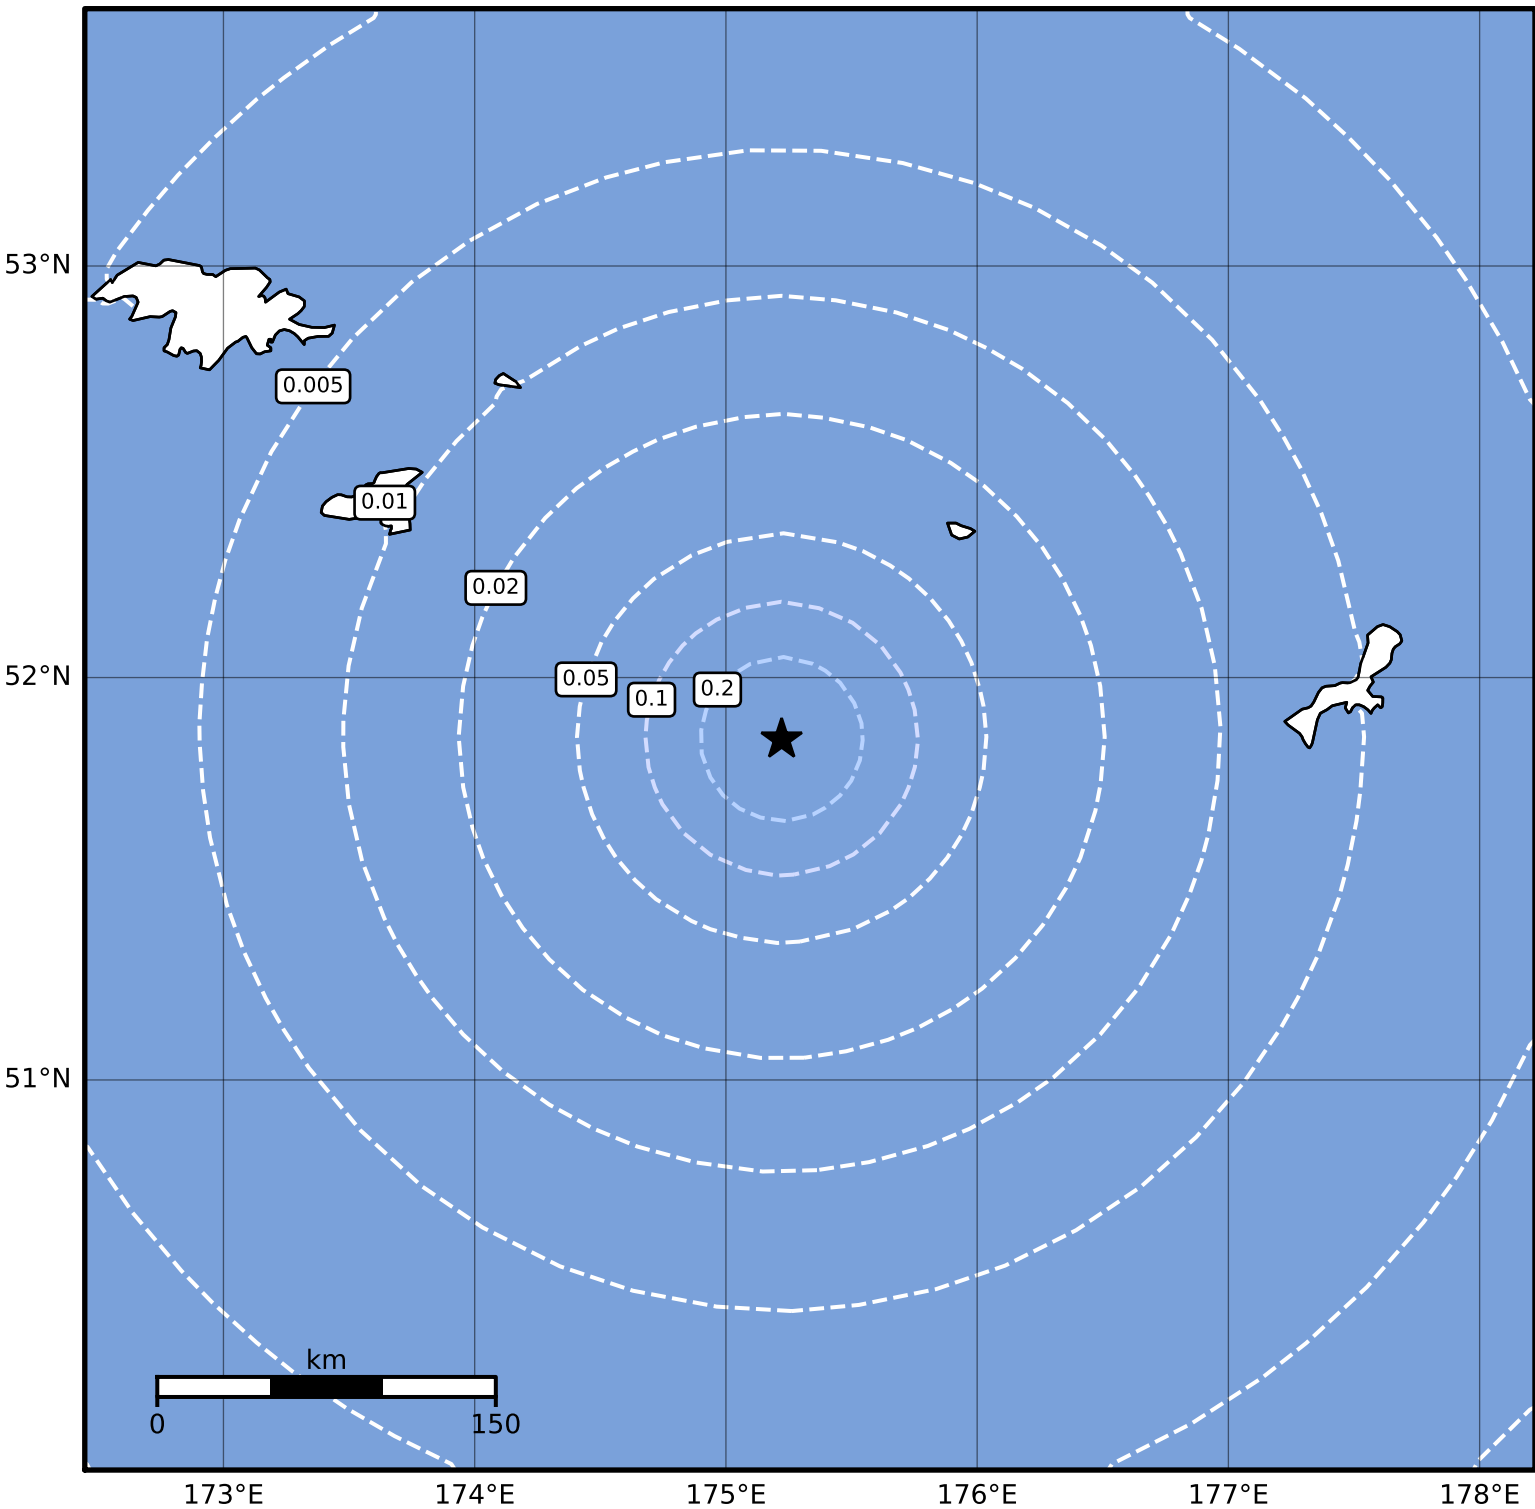

Peak Ground Acceleration Map Alaska Earthquake Center
 ShakeMap: 74 km (46 miles) SW of Buldir Is
 May 05, 2023 14:57:18 UTC M3.7 N51.85 E175.22 Depth: 20.6km ID:ak0235qyupqg

PGA (%g)	0.1	0.2	0.5	1	2	5	10	20	50	100	200
-----------------	------------	------------	------------	----------	----------	----------	-----------	-----------	-----------	------------	------------

Scale based on Worden et al. (2012)

Version 2: Processed 2023-05-05T17:35:19Z

△ Seismic Instrument ○ Reported Intensity

★ Epicenter