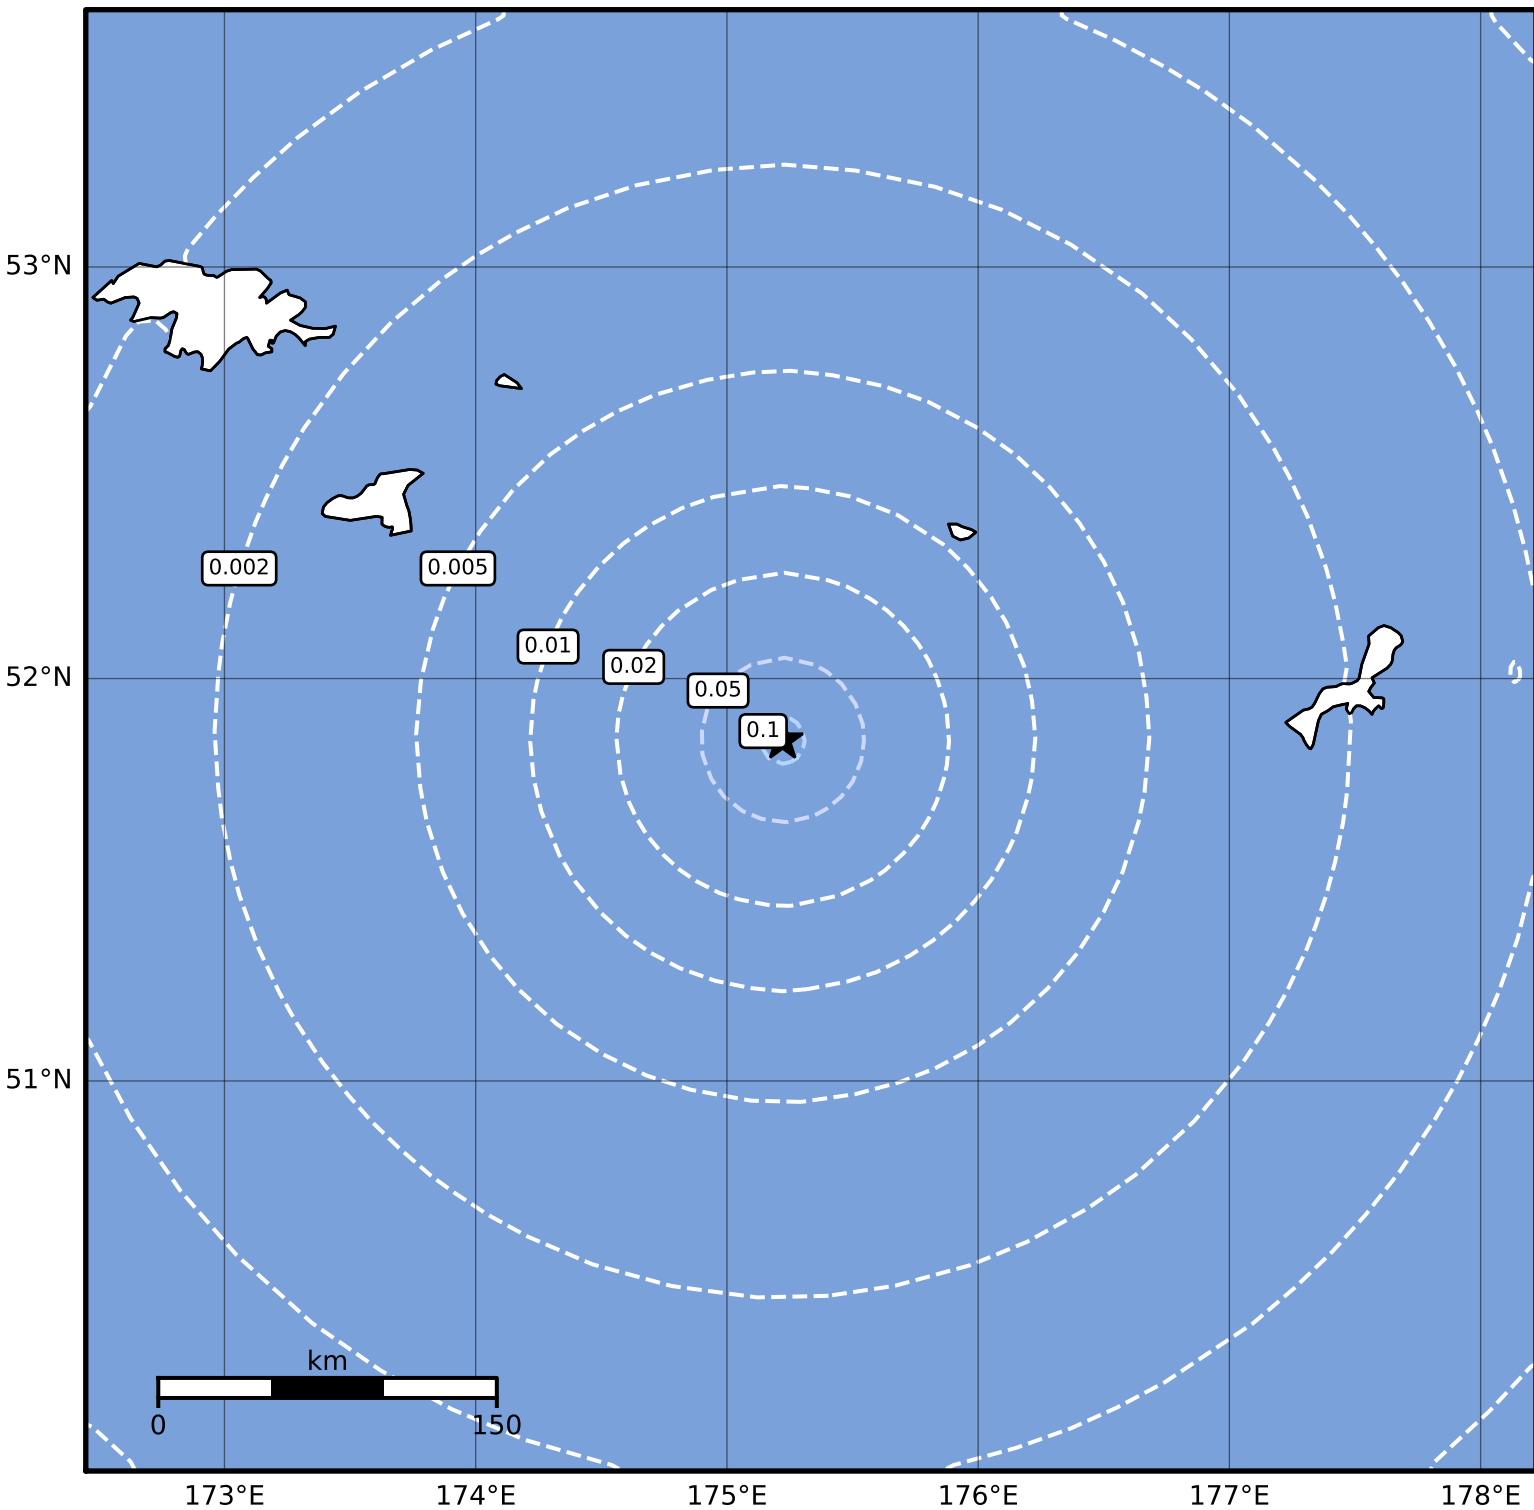

Peak Ground Velocity Map Alaska Earthquake Center
ShakeMap: 74 km (46 miles) SW of Buldir Is
May 05, 2023 14:57:18 UTC M3.7 N51.85 E175.22 Depth: 20.6km ID:ak0235qyupqg

Scale based on Worden et al. (2012)

Version 2: Processed 2023-05-05T17:35:19Z

△ Seismic Instrument ○ Reported Intensity

★ Epicenter