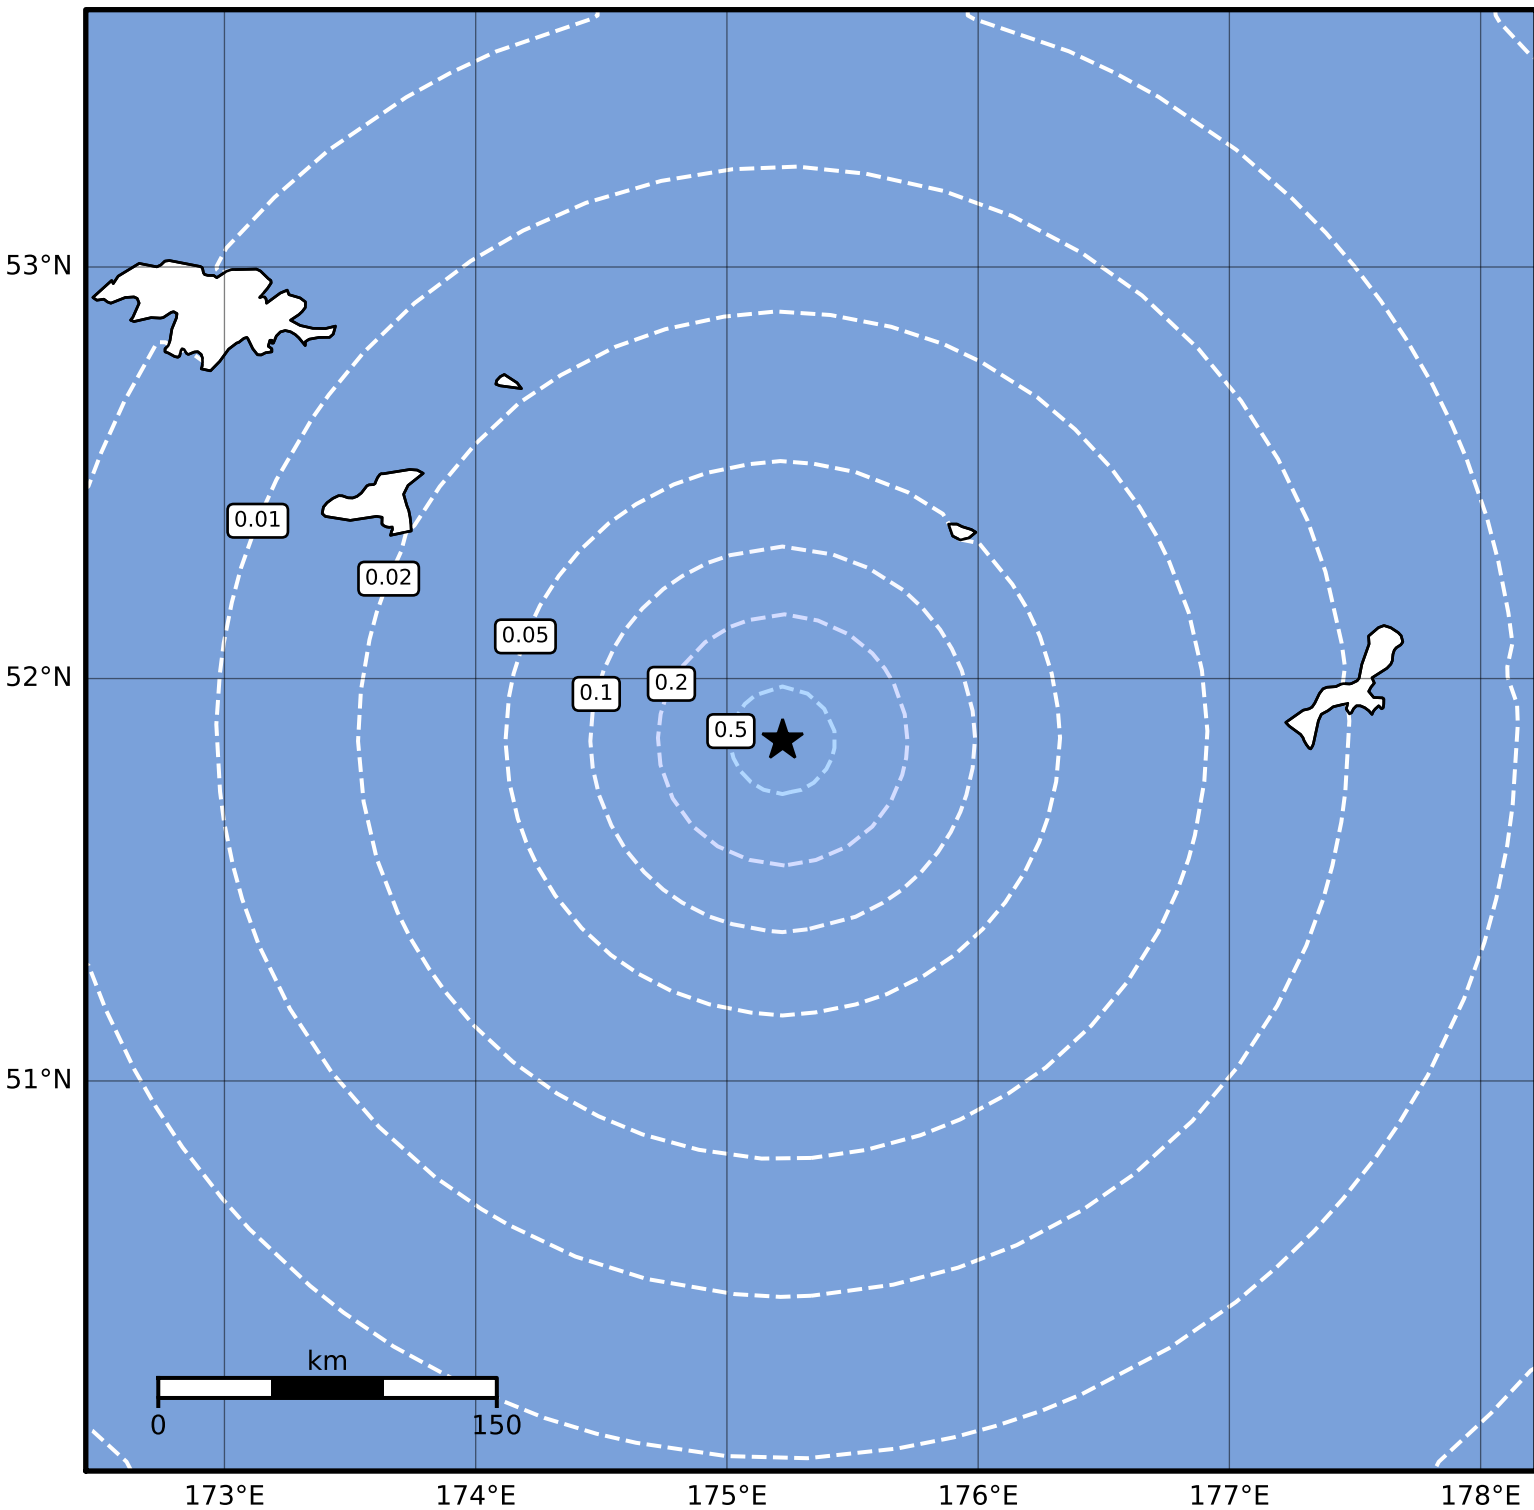

0.3 Second Peak Spectral Acceleration Map Alaska Earthquake Center
 ShakeMap: 74 km (46 miles) SW of Buldir Is
 May 05, 2023 14:57:18 UTC M3.7 N51.85 E175.22 Depth: 20.6km ID:ak0235qyupqg

SA(0.3) (%g)	0.1	0.2	0.5	1	2	5	10	20	50	100	200
--------------	-----	-----	-----	---	---	---	----	----	----	-----	-----

Scale based on Worden et al. (2012)

Version 2: Processed 2023-05-05T17:35:19Z

△ Seismic Instrument ○ Reported Intensity

★ Epicenter