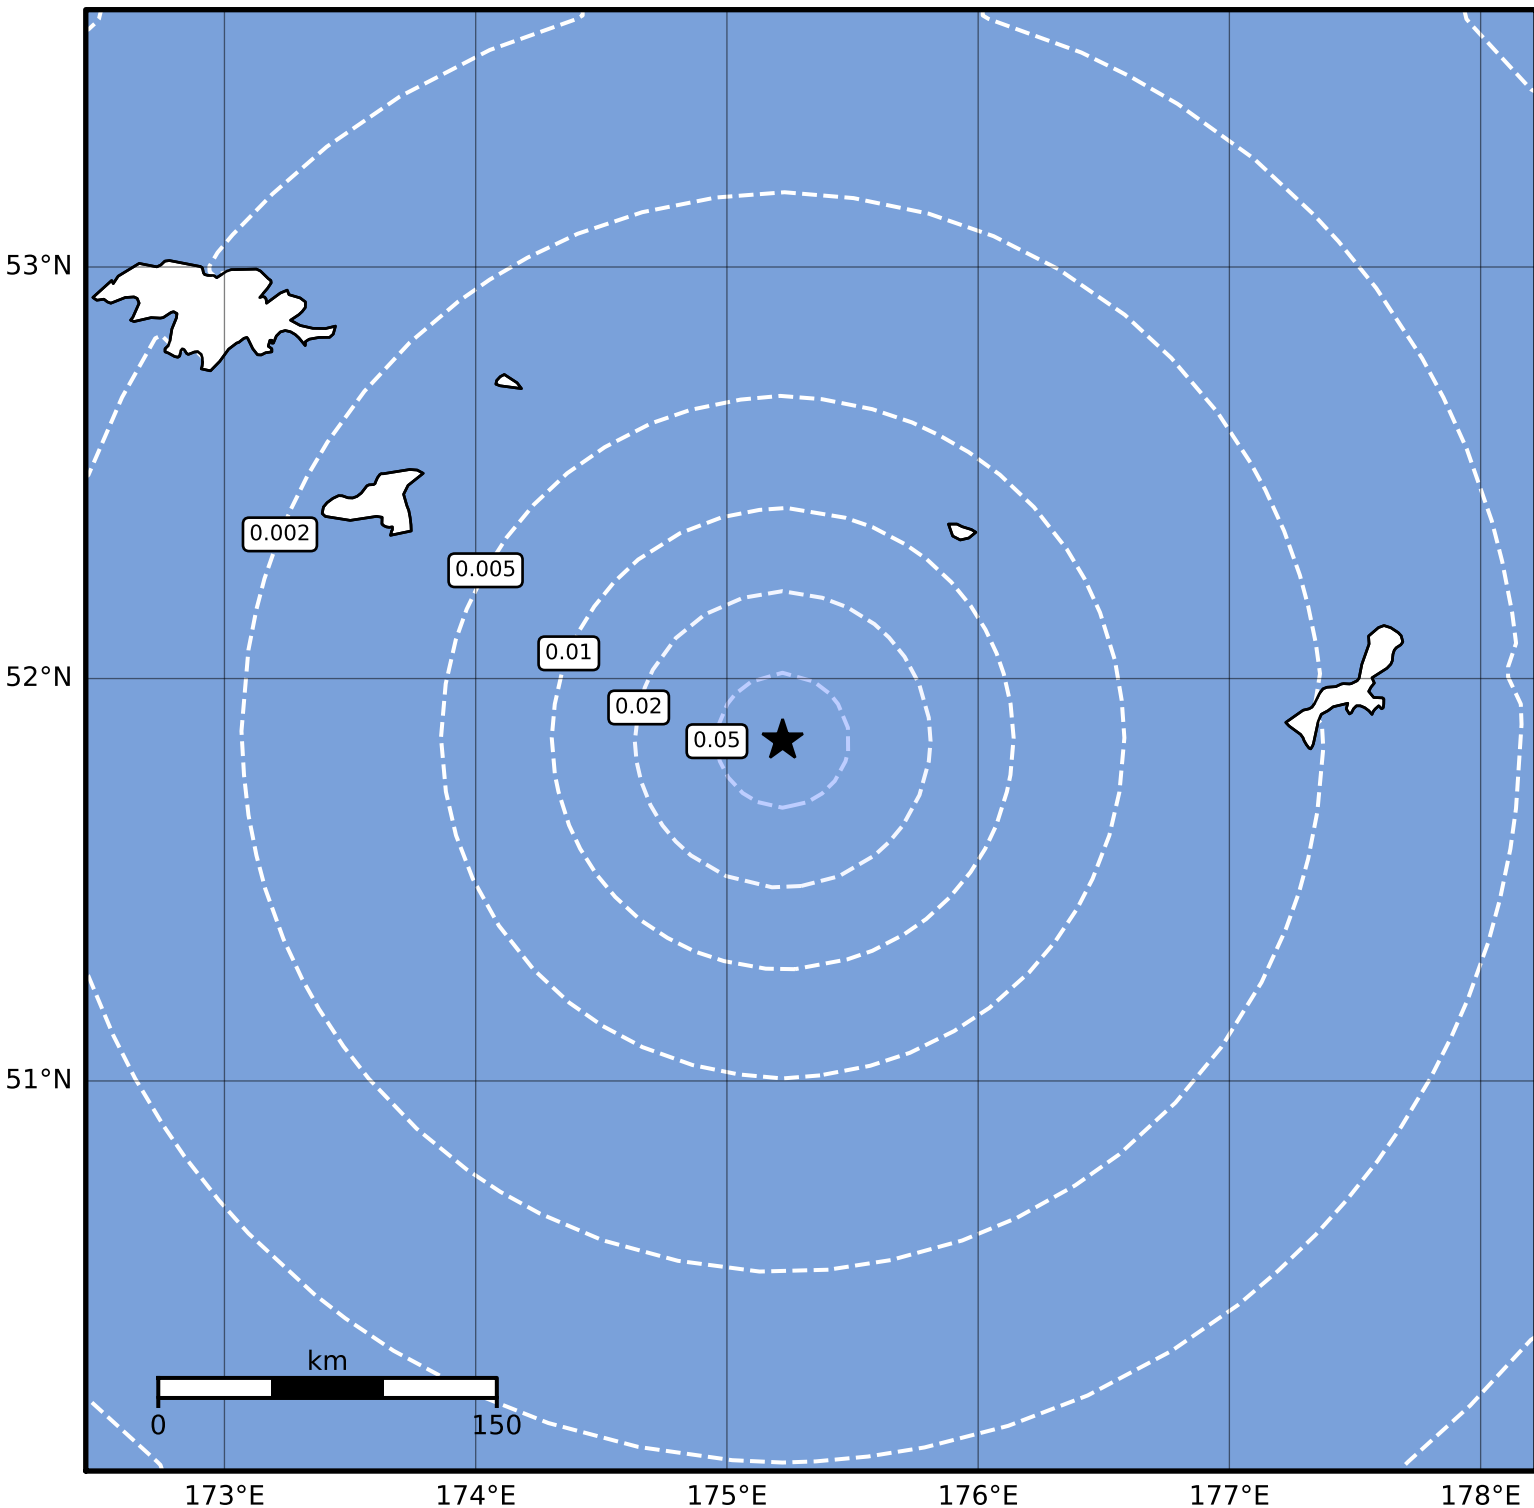

1.0 Second Peak Spectral Acceleration Map Alaska Earthquake Center
 ShakeMap: 74 km (46 miles) SW of Buldir Is
 May 05, 2023 14:57:18 UTC M3.7 N51.85 E175.22 Depth: 20.6km ID:ak0235qyupqg

SA(1.0) (%g)	0.1	0.2	0.5	1	2	5	10	20	50	100	200
--------------	-----	-----	-----	---	---	---	----	----	----	-----	-----

Scale based on Worden et al. (2012)

Version 2: Processed 2023-05-05T17:35:19Z

△ Seismic Instrument ○ Reported Intensity

★ Epicenter