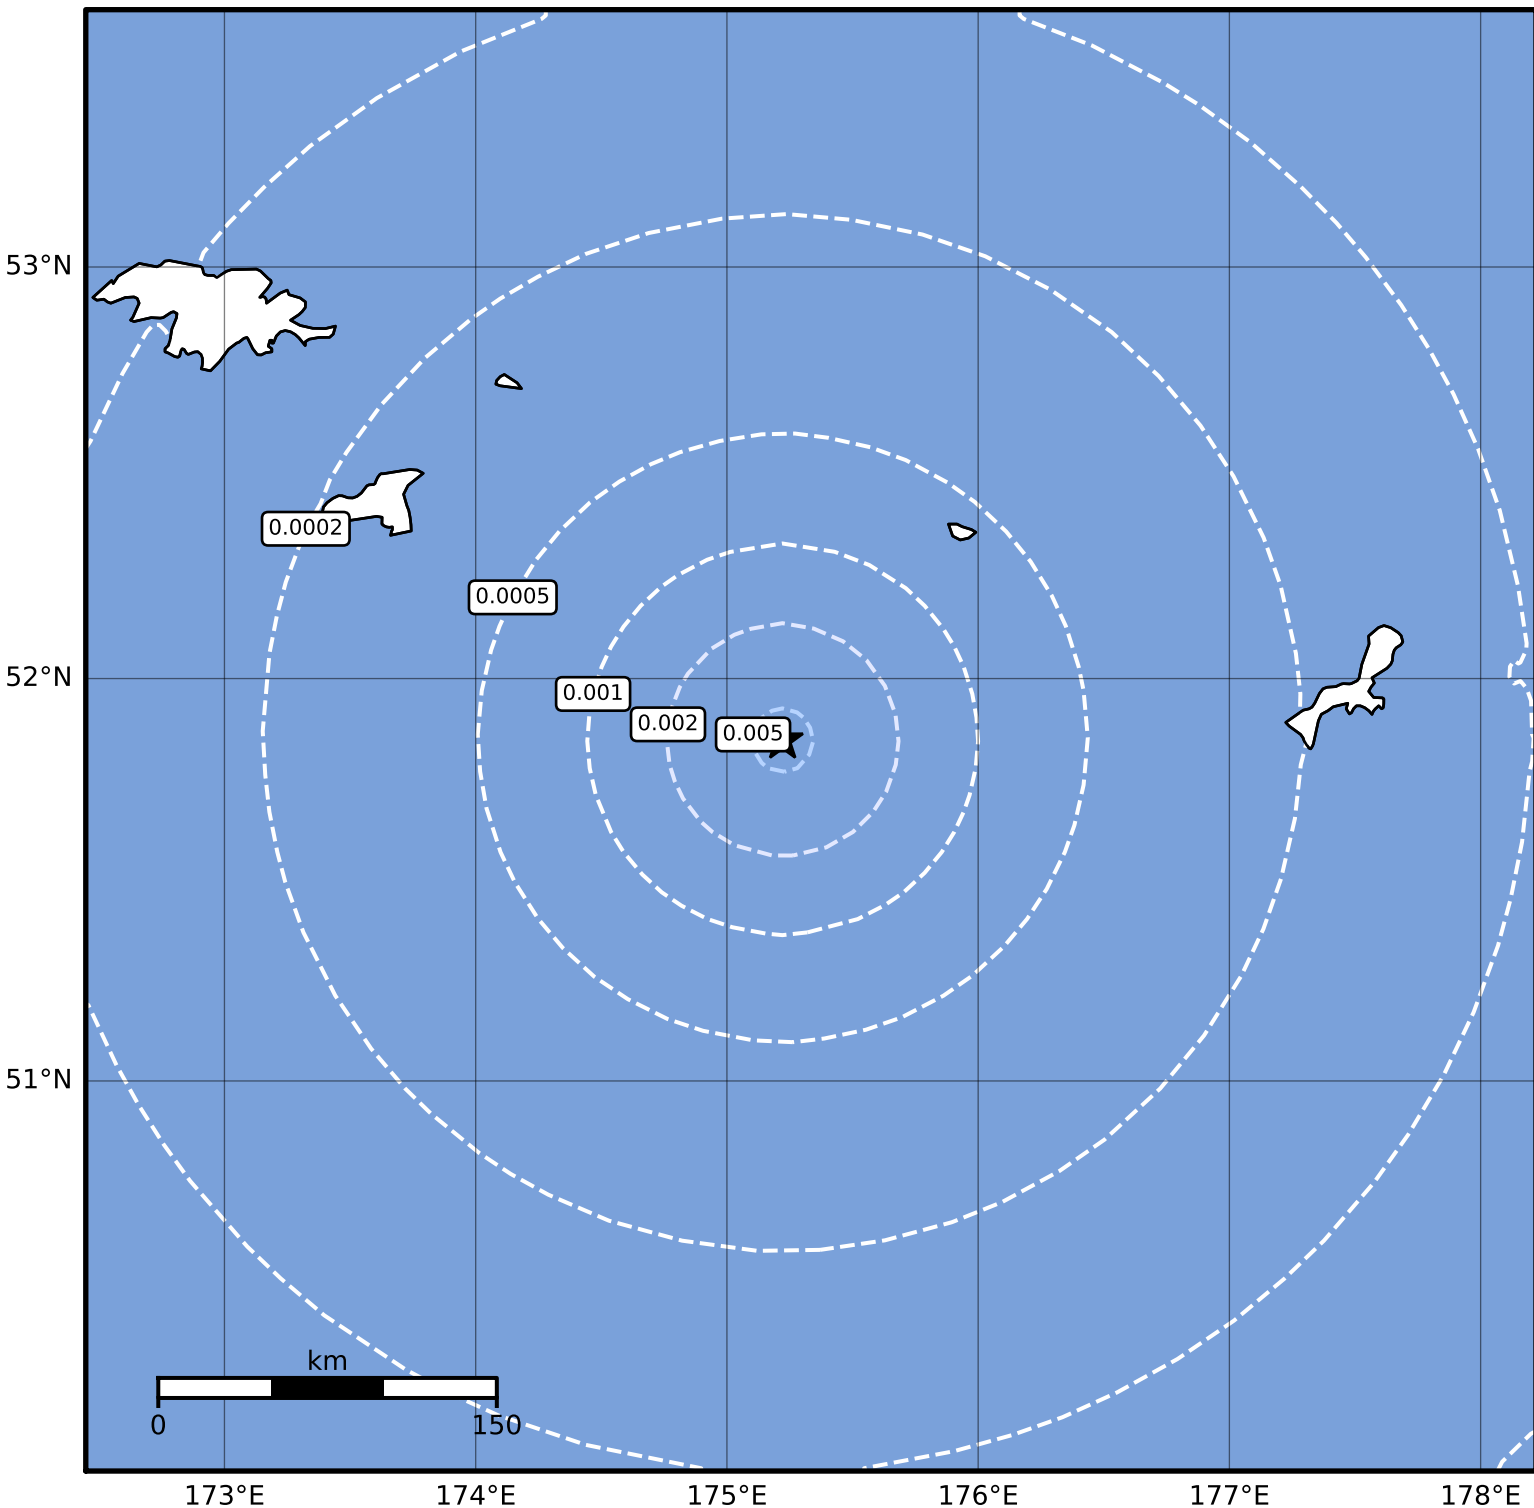

3.0 Second Peak Spectral Acceleration Map Alaska Earthquake Center
 ShakeMap: 74 km (46 miles) SW of Buldir Is
 May 05, 2023 14:57:18 UTC M3.7 N51.85 E175.22 Depth: 20.6km ID:ak0235qyupqg

Scale based on Worden et al. (2012)

Version 2: Processed 2023-05-05T17:35:19Z

△ Seismic Instrument ○ Reported Intensity

★ Epicenter