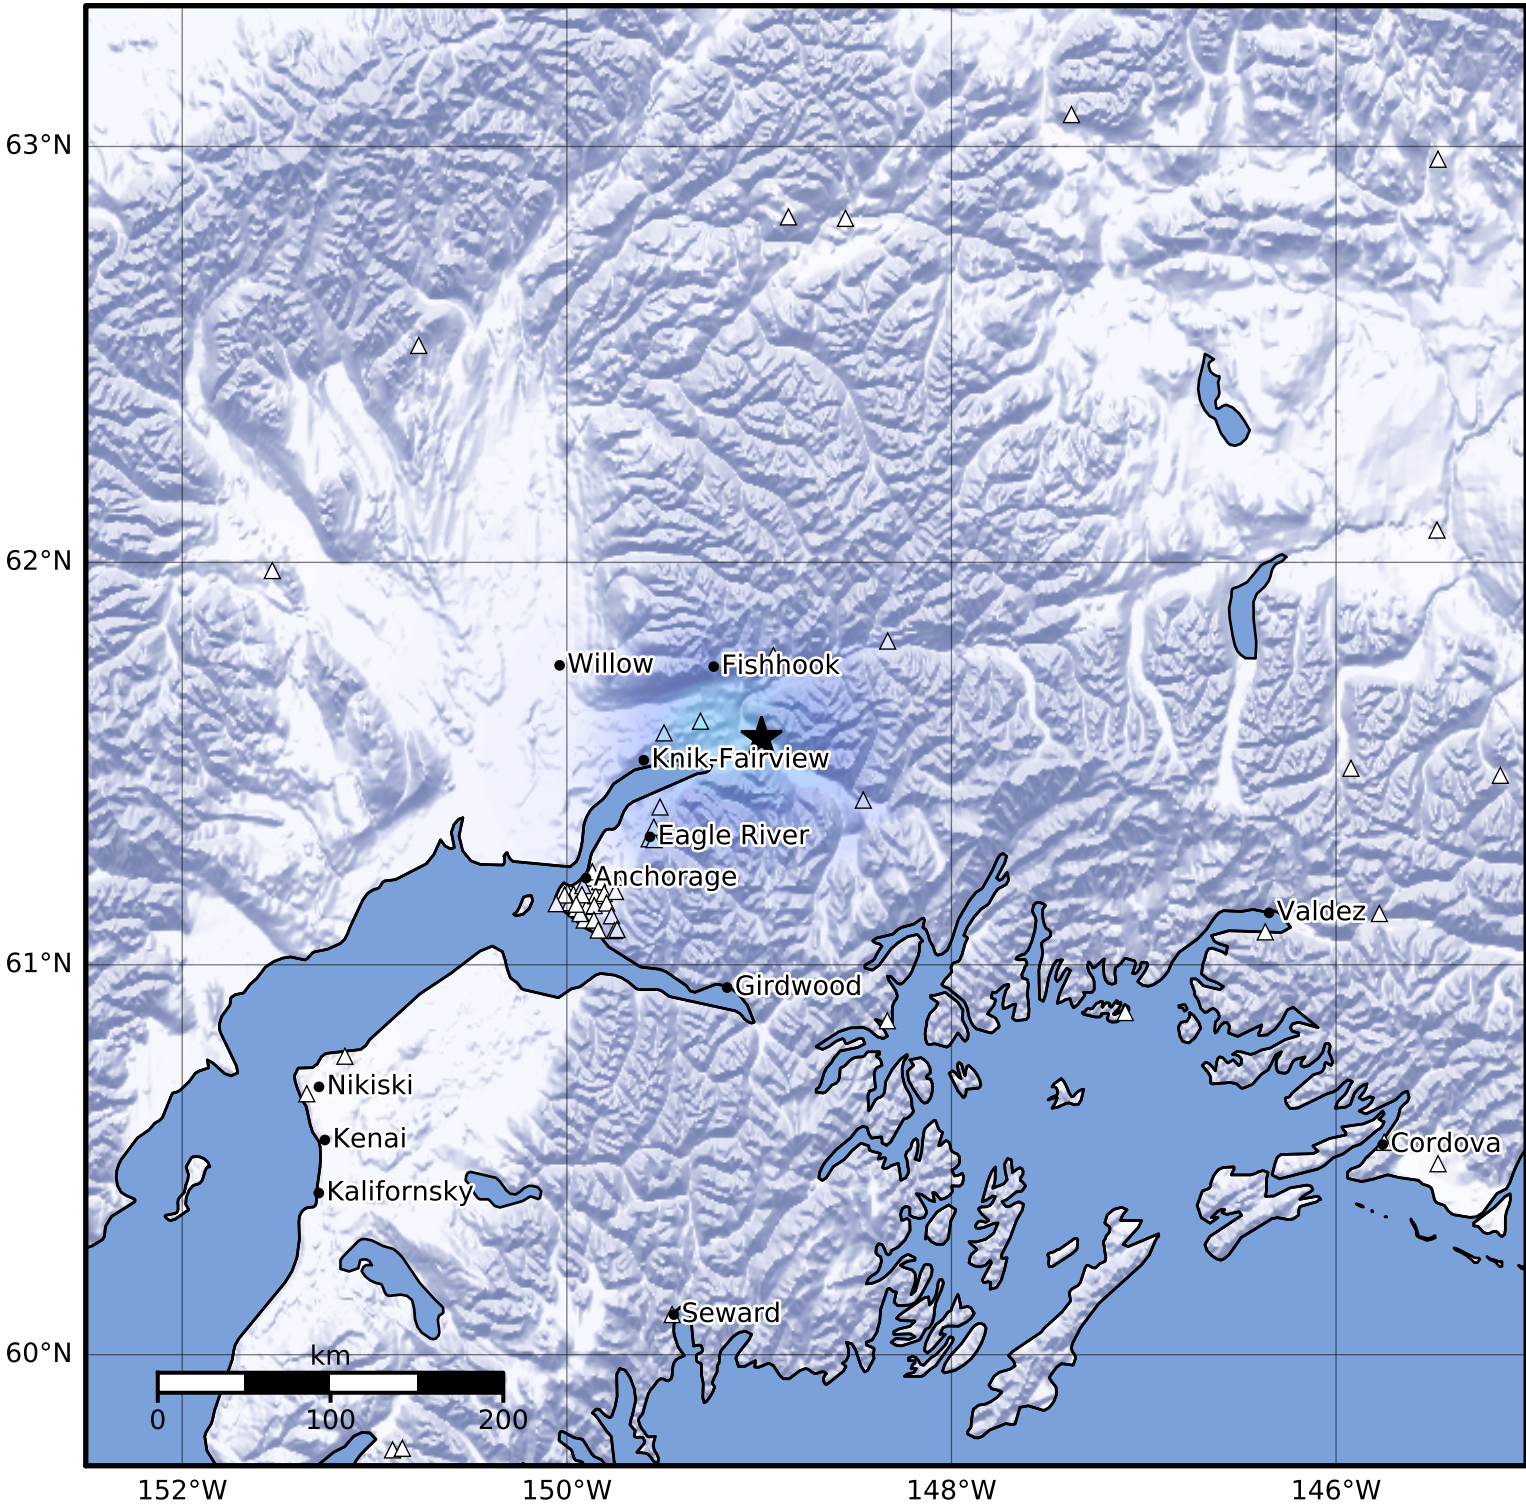

Macroseismic Intensity Map Alaska Earthquake Center
 ShakeMap: 7 km (4 miles) ESE of Palmer
 May 12, 2023 08:39:43 UTC M3.5 N61.57 W148.99 Depth: 24.0km ID:ak02362fxqb6

SHAKING	Not felt	Weak	Light	Moderate	Strong	Very strong	Severe	Violent	Extreme
DAMAGE	None	None	None	Very light	Light	Moderate	Moderate/heavy	Heavy	Very heavy
PGA(%g)	<0.0464	0.297	2.76	6.2	11.5	21.5	40.1	74.7	>139
PGV(cm/s)	<0.0215	0.135	1.41	4.65	9.64	20	41.4	85.8	>178
INTENSITY	I	II-III	IV	V	VI	VII	VIII	IX	X+

Scale based on Worden et al. (2012)

△ Seismic Instrument ○ Reported Intensity

★ Epicenter

Version 1: Processed 2023-05-12T08:43:29Z