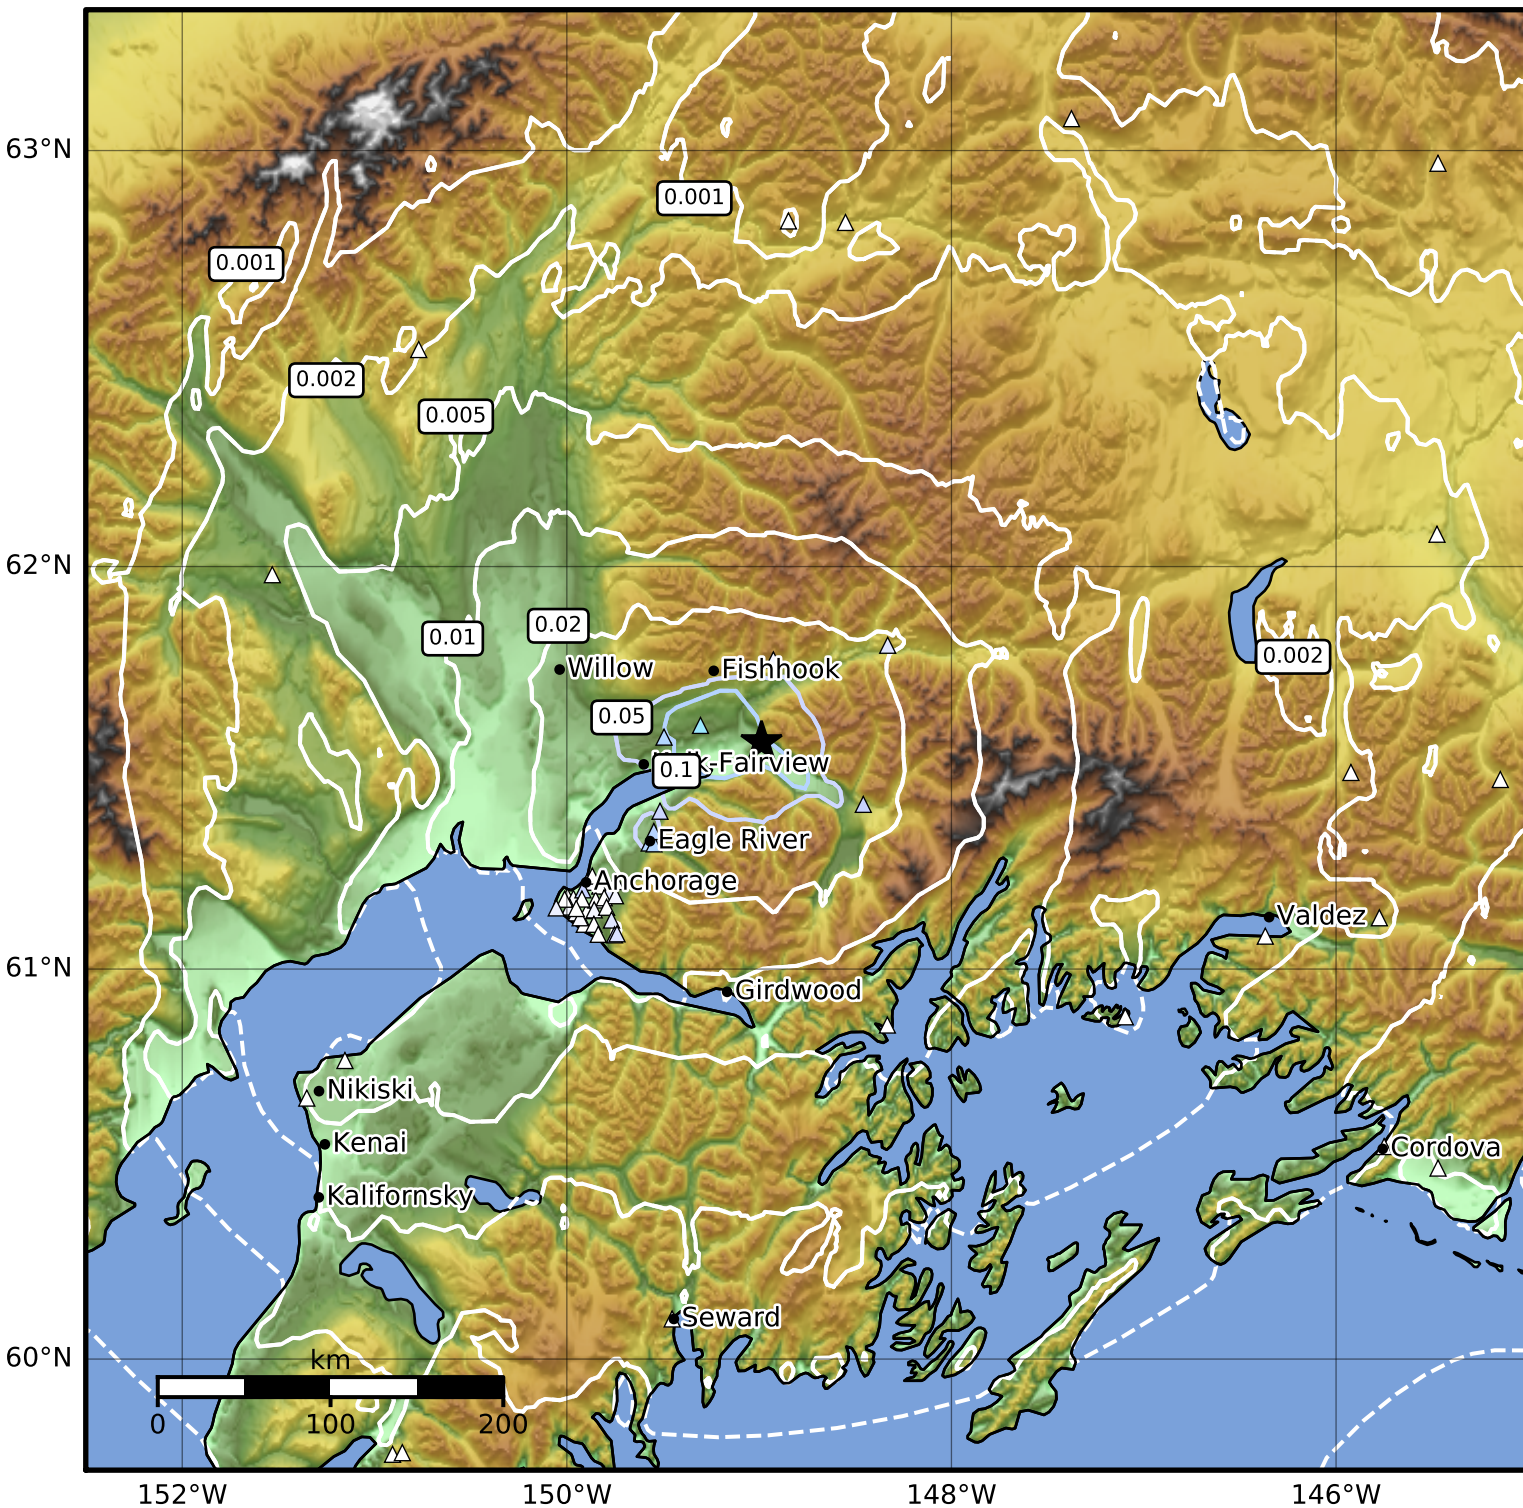

Peak Ground Velocity Map Alaska Earthquake Center
 ShakeMap: 7 km (4 miles) ESE of Palmer
 May 12, 2023 08:39:43 UTC M3.5 N61.57 W148.99 Depth: 24.0km ID:ak02362fxqb6

PGV (cm/s)	0.1	0.2	0.5	1	2	5	10	20	50	100	200
------------	-----	-----	-----	---	---	---	----	----	----	-----	-----

Scale based on Worden et al. (2012)

△ Seismic Instrument ○ Reported Intensity

★ Epicenter

Version 1: Processed 2023-05-12T08:43:29Z