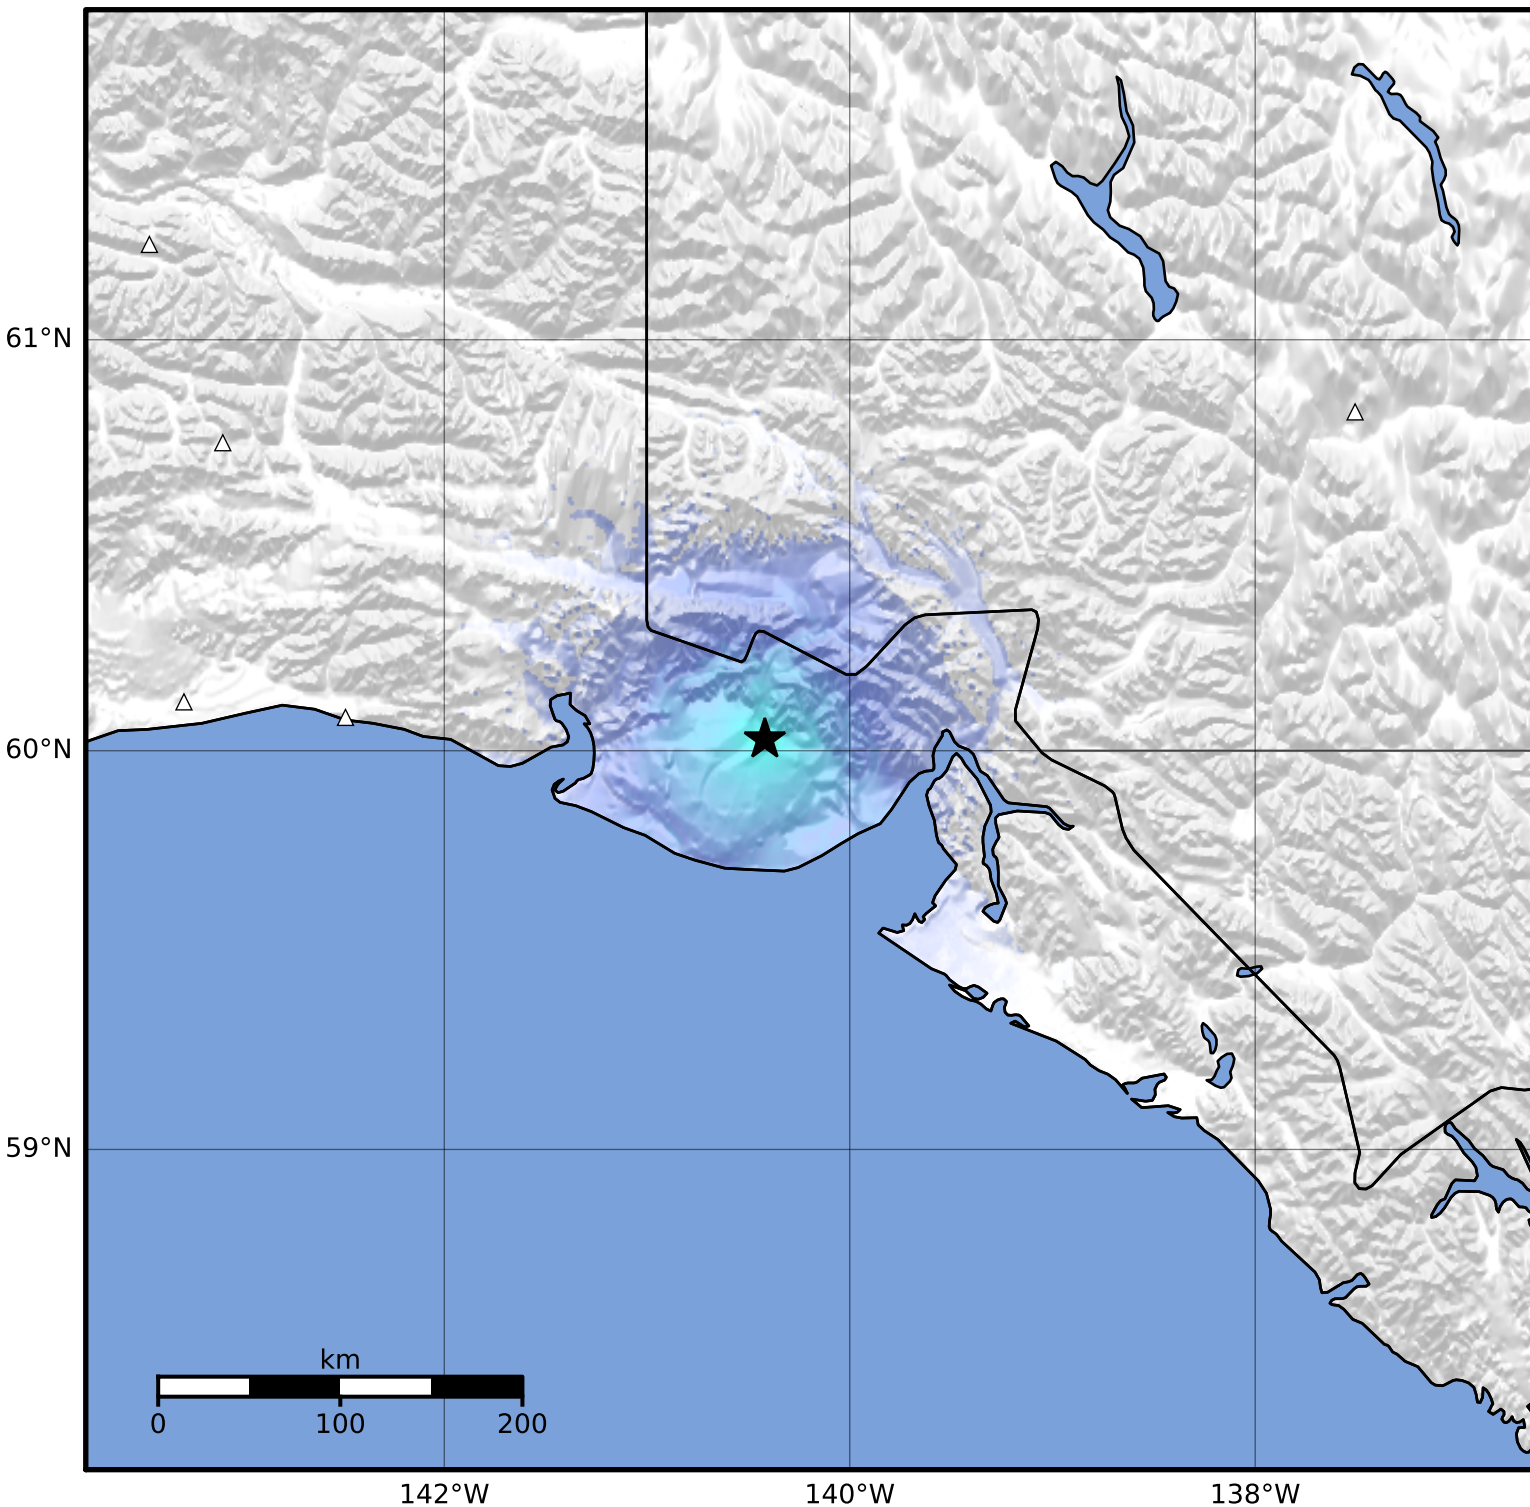

Macroseismic Intensity Map Alaska Earthquake Center
 ShakeMap: 67 km (42 miles) NW of Yakutat
 May 25, 2023 12:54:32 UTC M3.8 N60.03 W140.42 Depth: 2.5km ID:ak0236o0e64p

SHAKING	Not felt	Weak	Light	Moderate	Strong	Very strong	Severe	Violent	Extreme
DAMAGE	None	None	None	Very light	Light	Moderate	Moderate/heavy	Heavy	Very heavy
PGA(%g)	<0.0464	0.297	2.76	6.2	11.5	21.5	40.1	74.7	>139
PGV(cm/s)	<0.0215	0.135	1.41	4.65	9.64	20	41.4	85.8	>178
INTENSITY	I	II-III	IV	V	VI	VII	VIII	IX	X+

Scale based on Worden et al. (2012)

Version 2: Processed 2023-05-25T14:54:31Z

△ Seismic Instrument ○ Reported Intensity

★ Epicenter