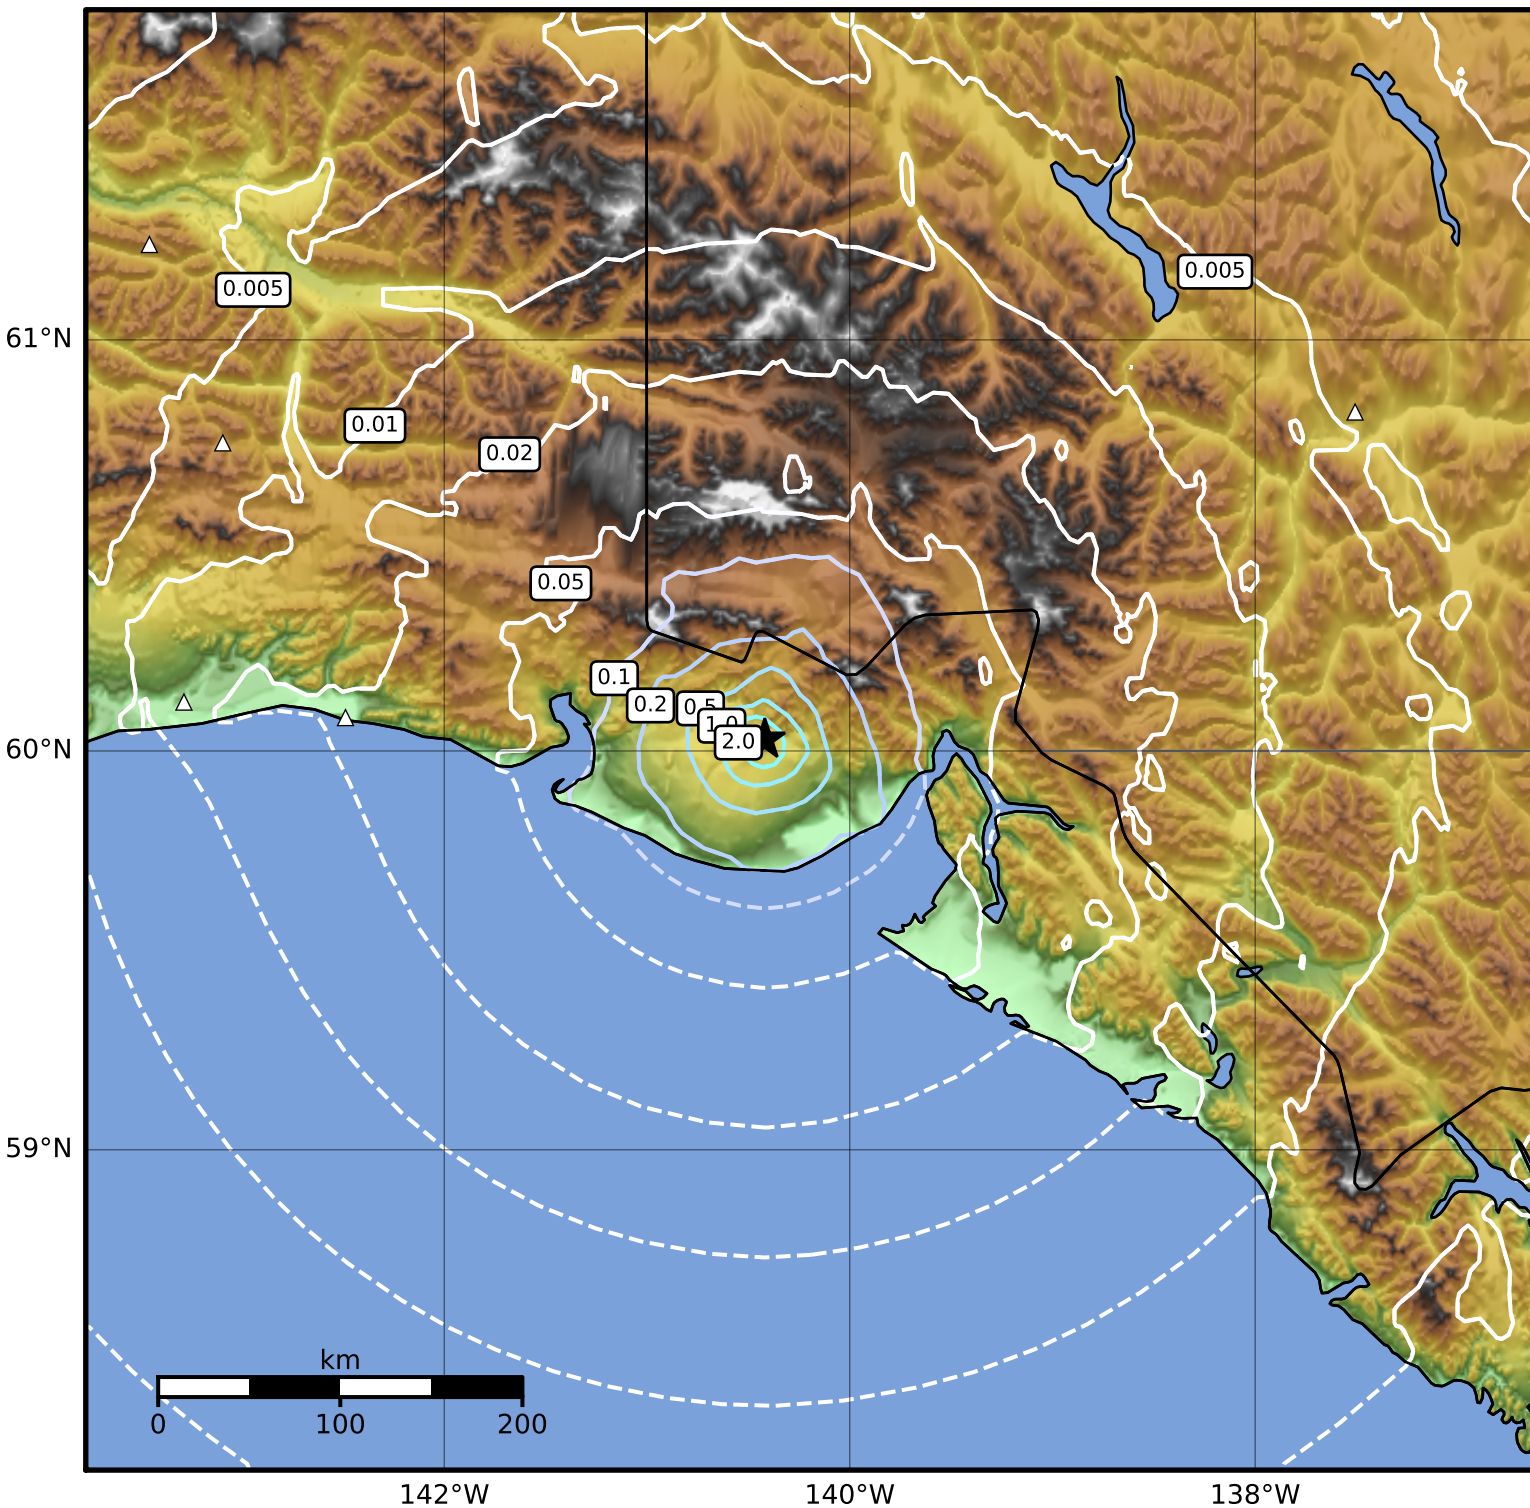

Peak Ground Acceleration Map Alaska Earthquake Center
 ShakeMap: 67 km (42 miles) NW of Yakutat
 May 25, 2023 12:54:32 UTC M3.8 N60.03 W140.42 Depth: 2.5km ID:ak0236o0e64p

PGA (%g)	0.1	0.2	0.5	1	2	5	10	20	50	100	200
----------	-----	-----	-----	---	---	---	----	----	----	-----	-----

Scale based on Worden et al. (2012)

△ Seismic Instrument ○ Reported Intensity

★ Epicenter

Version 2: Processed 2023-05-25T14:54:31Z