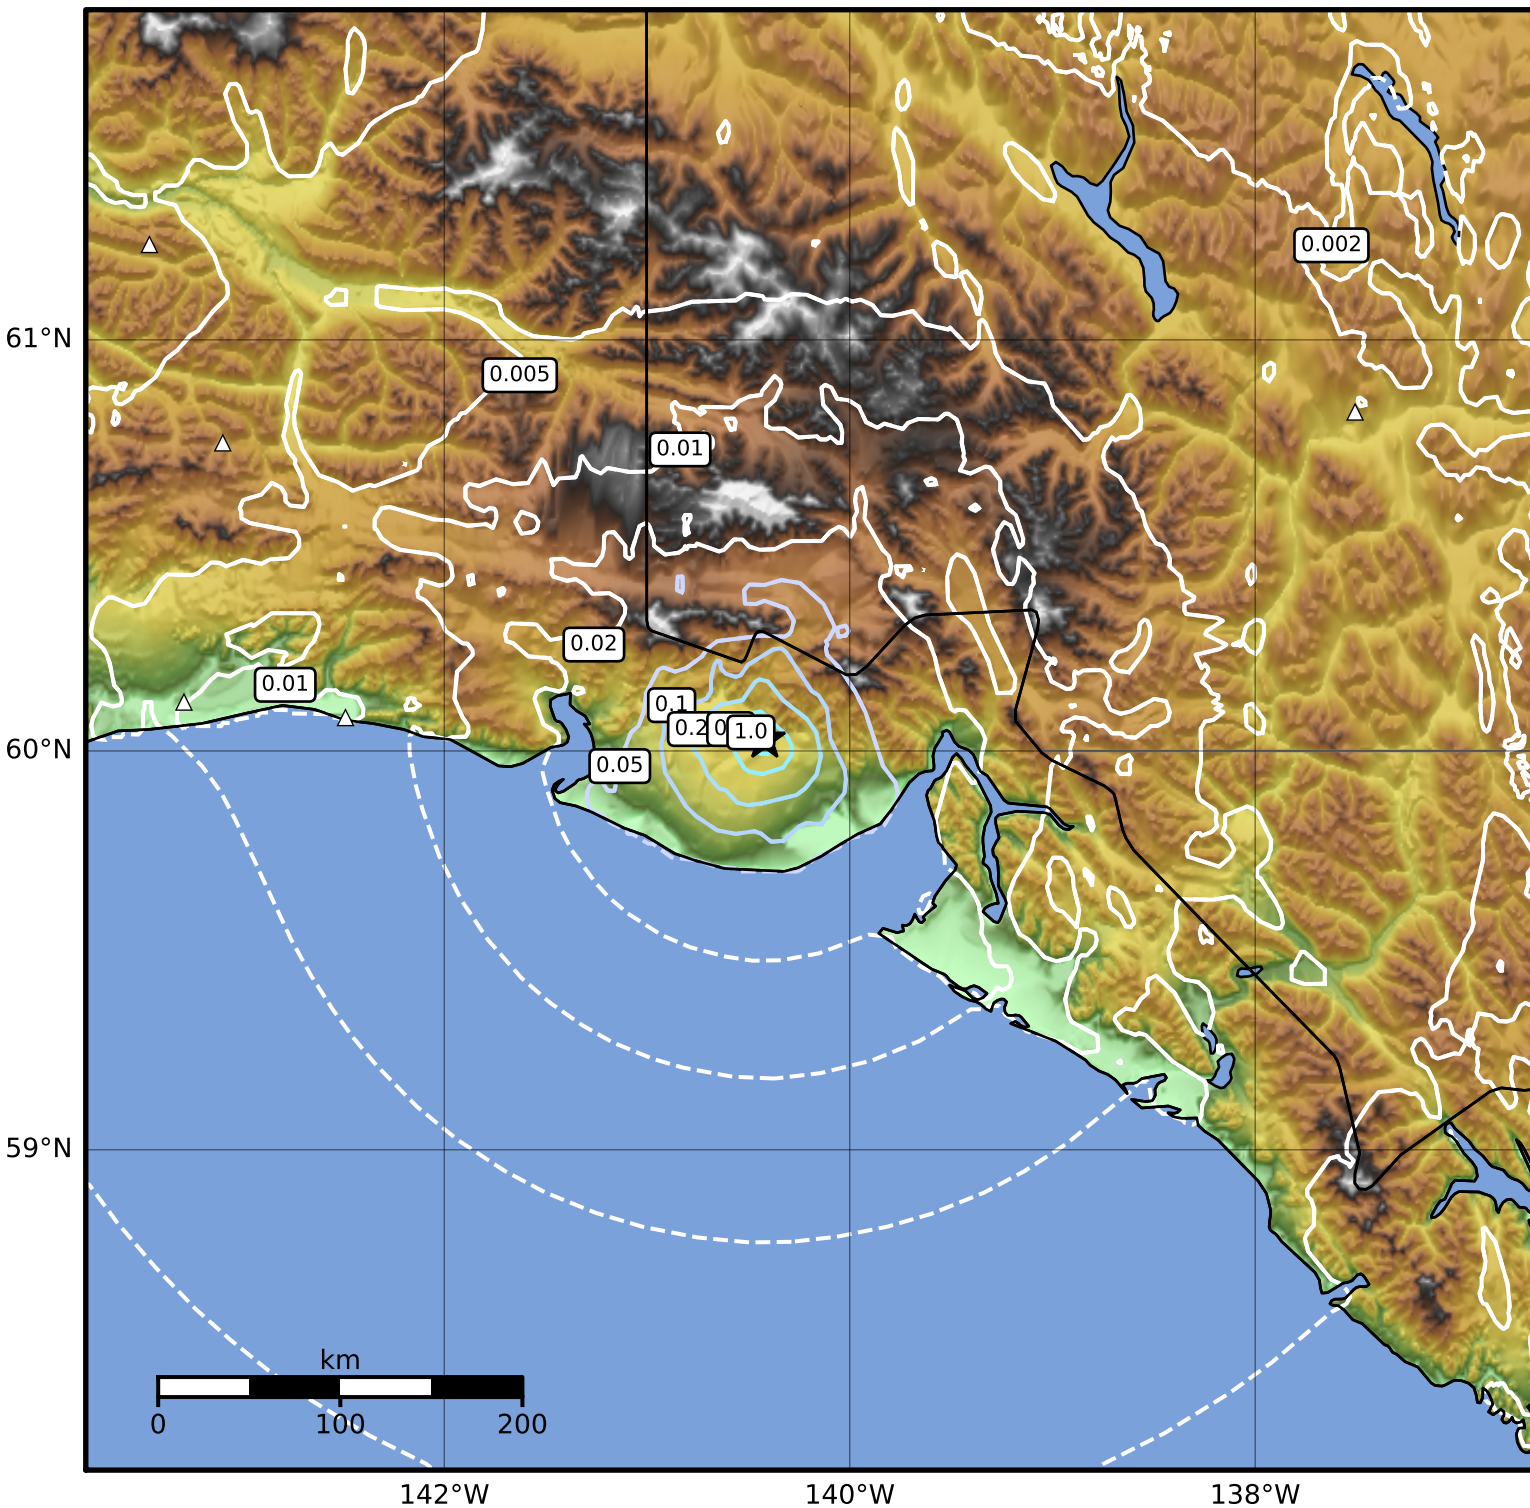

Peak Ground Velocity Map Alaska Earthquake Center
 ShakeMap: 67 km (42 miles) NW of Yakutat
 May 25, 2023 12:54:32 UTC M3.8 N60.03 W140.42 Depth: 2.5km ID:ak0236o0e64p

PGV (cm/s)	0.1	0.2	0.5	1	2	5	10	20	50	100	200
------------	-----	-----	-----	---	---	---	----	----	----	-----	-----

Scale based on Worden et al. (2012)

Version 2: Processed 2023-05-25T14:54:31Z

△ Seismic Instrument ○ Reported Intensity

★ Epicenter