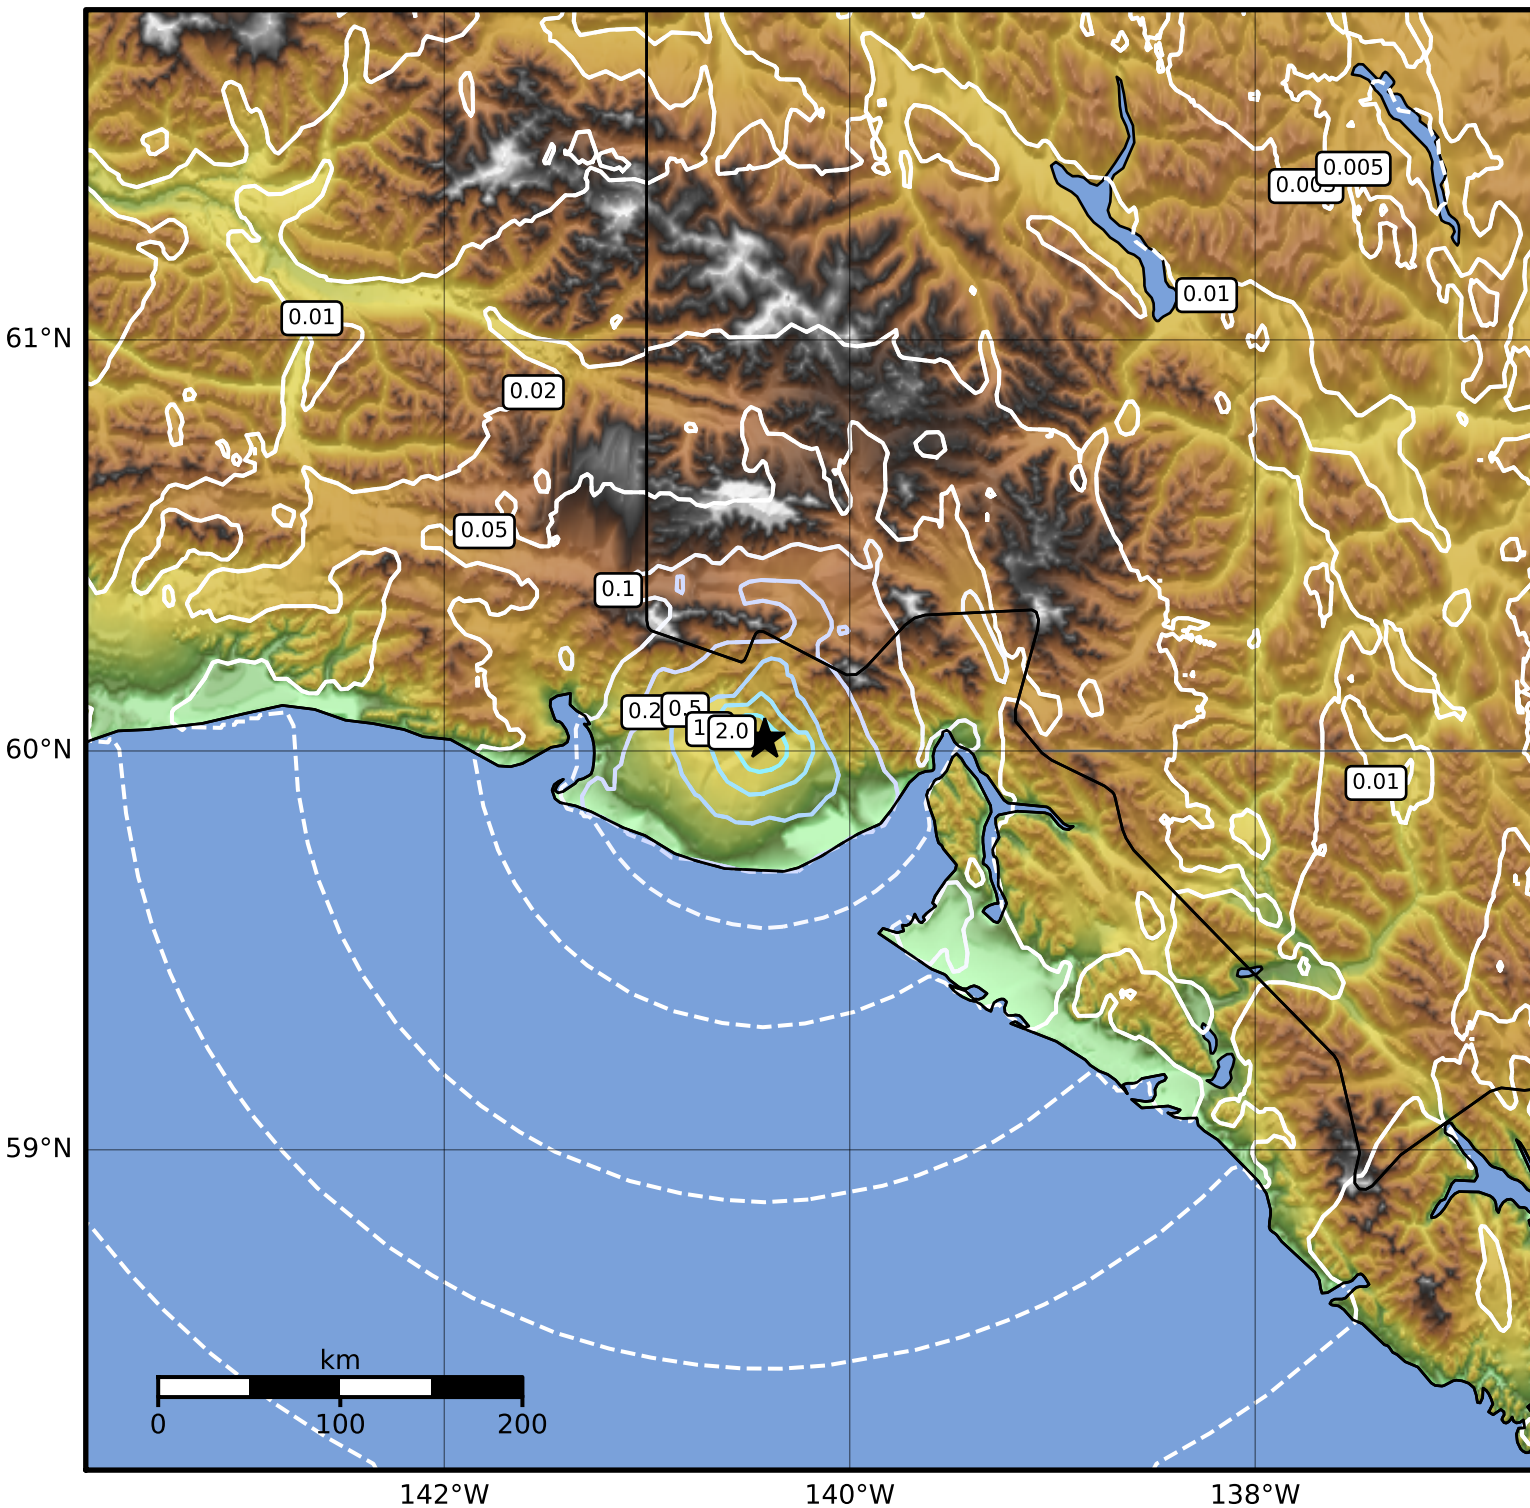

0.3 Second Peak Spectral Acceleration Map Alaska Earthquake Center
 ShakeMap: 67 km (42 miles) NW of Yakutat
 May 25, 2023 12:54:32 UTC M3.8 N60.03 W140.42 Depth: 2.5km ID:ak023600e64p

SA(0.3) (%g)	0.1	0.2	0.5	1	2	5	10	20	50	100	200
--------------	-----	-----	-----	---	---	---	----	----	----	-----	-----

Scale based on Worden et al. (2012)

△ Seismic Instrument ○ Reported Intensity

★ Epicenter

Version 2: Processed 2023-05-25T14:54:31Z