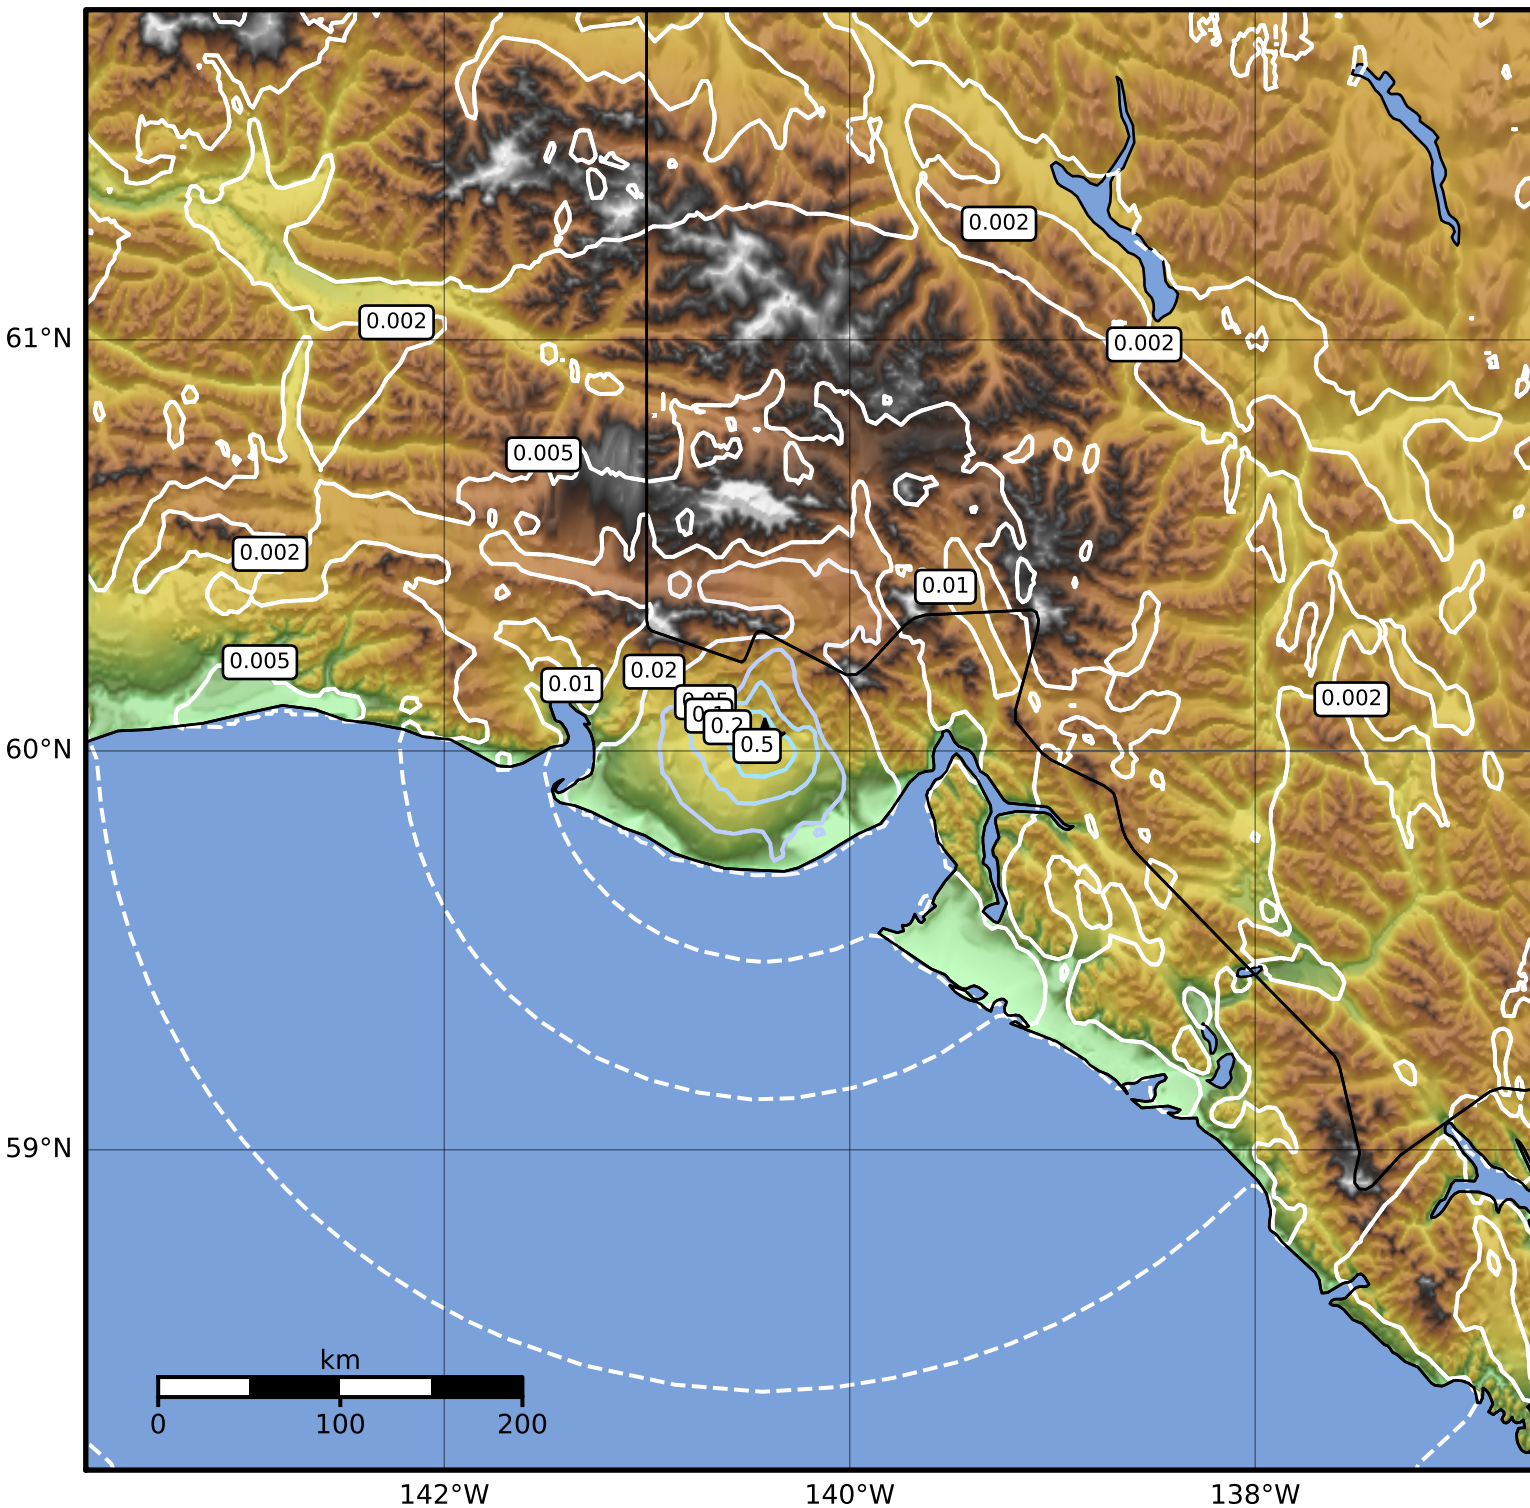

1.0 Second Peak Spectral Acceleration Map Alaska Earthquake Center  
 ShakeMap: 67 km (42 miles) NW of Yakutat  
 May 25, 2023 12:54:32 UTC M3.8 N60.03 W140.42 Depth: 2.5km ID:ak0236o0e64p

SA(1.0) (%g)	0.1	0.2	0.5	1	2	5	10	20	50	100	200
--------------	-----	-----	-----	---	---	---	----	----	----	-----	-----

Scale based on Worden et al. (2012)

Version 2: Processed 2023-05-25T14:54:31Z

△ Seismic Instrument ○ Reported Intensity

★ Epicenter