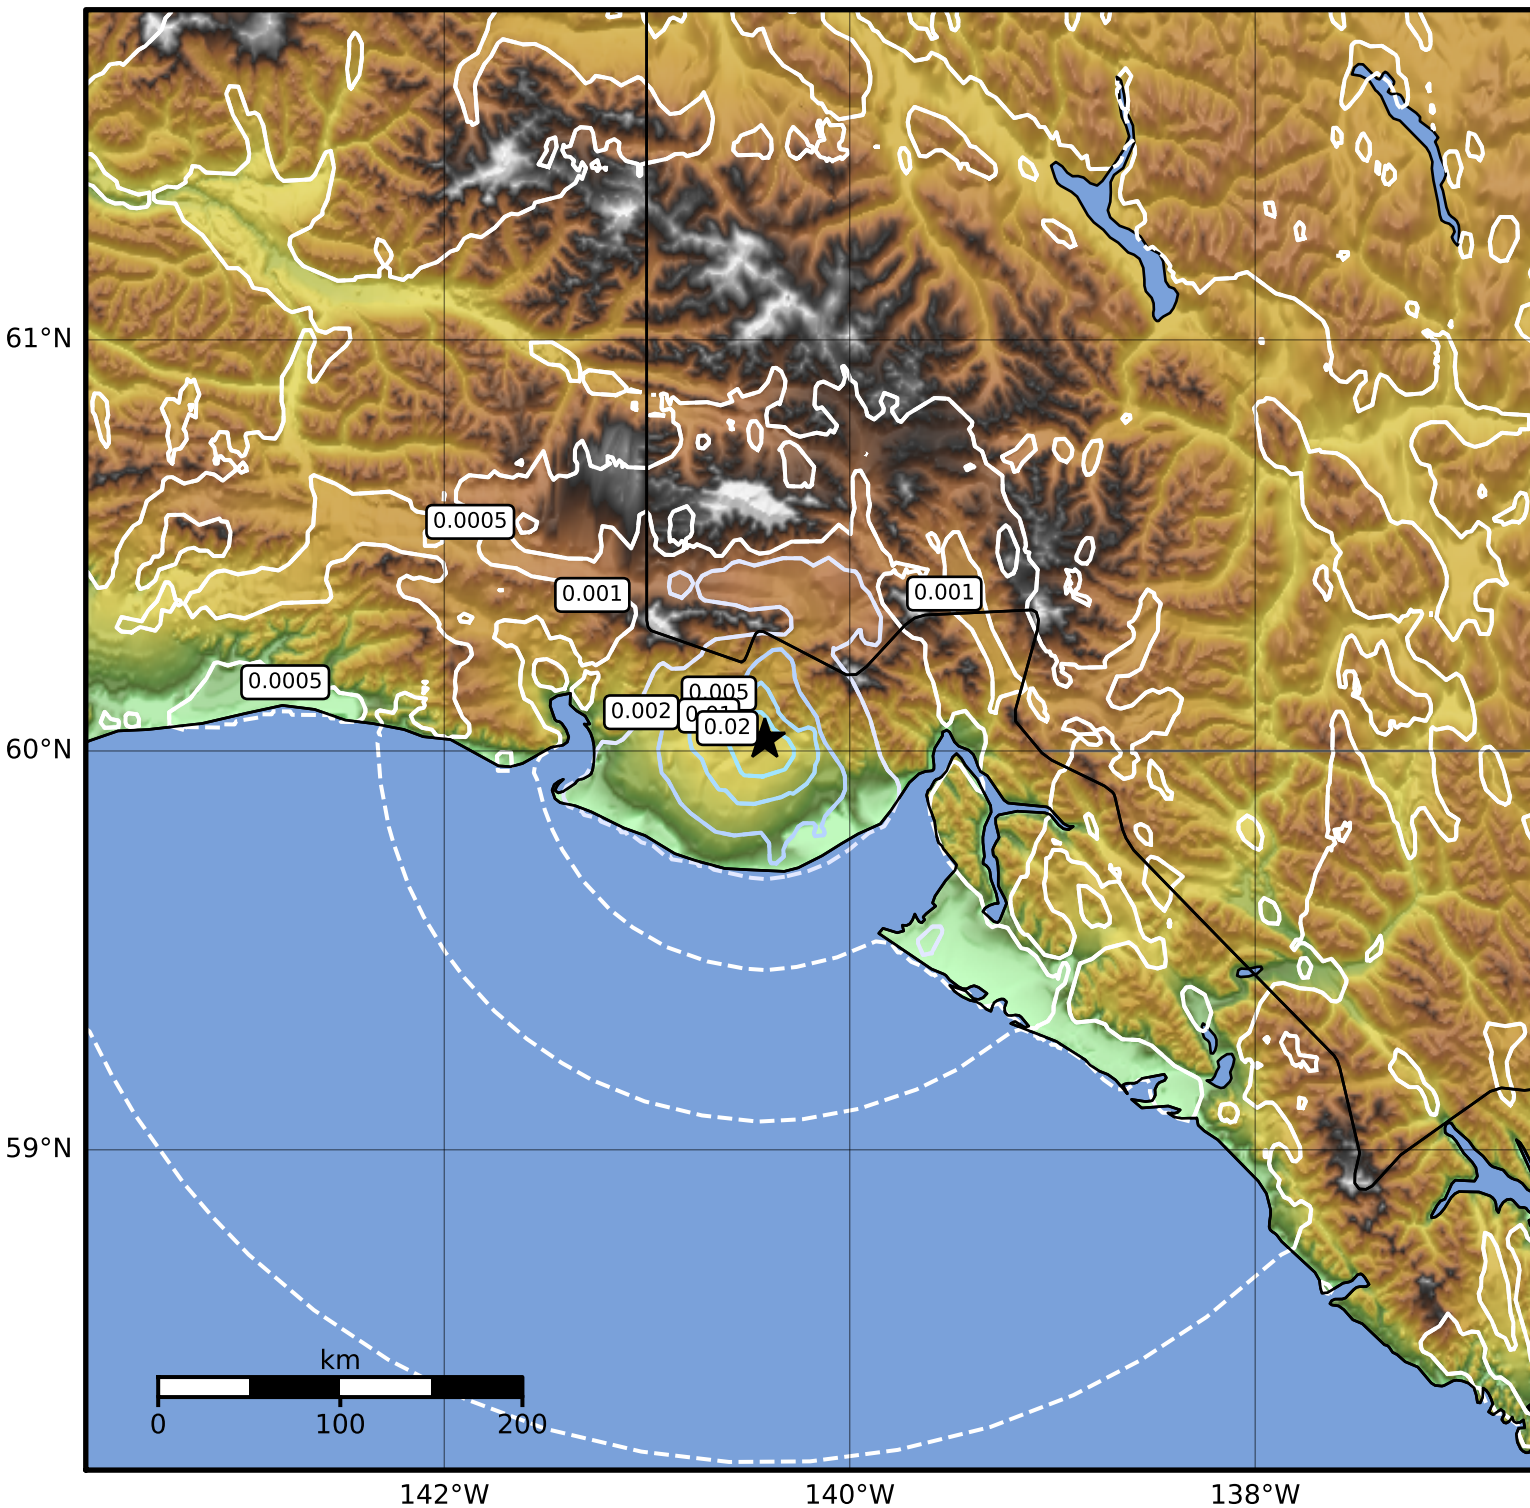

3.0 Second Peak Spectral Acceleration Map Alaska Earthquake Center
 ShakeMap: 67 km (42 miles) NW of Yakutat
 May 25, 2023 12:54:32 UTC M3.8 N60.03 W140.42 Depth: 2.5km ID:ak023600e64p

Scale based on Worden et al. (2012)

Version 2: Processed 2023-05-25T14:54:31Z

△ Seismic Instrument ○ Reported Intensity

★ Epicenter