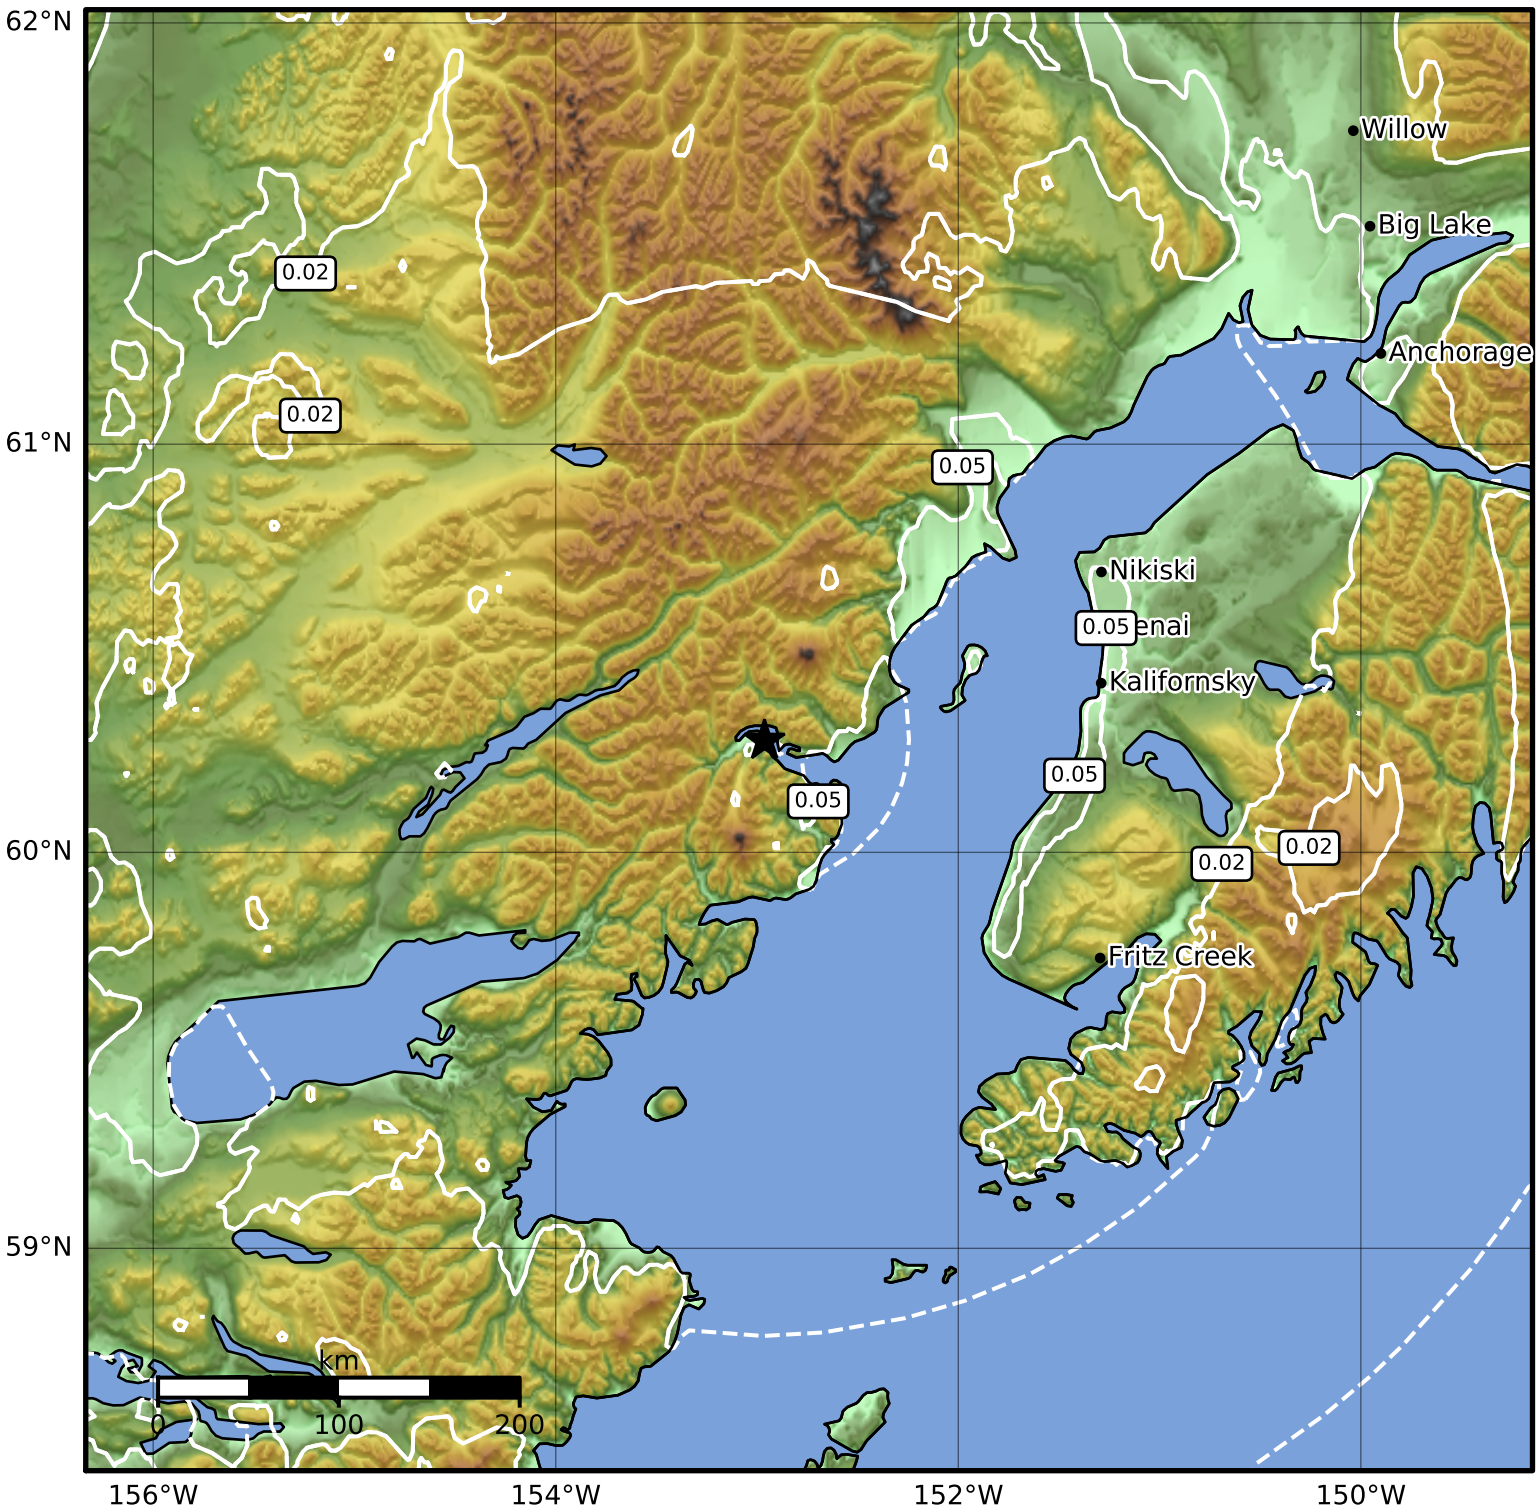

0.3 Second Peak Spectral Acceleration Map Alaska Earthquake Center
 ShakeMap: 75 km (47 miles) E of Port Alsworth
 May 27, 2023 16:49:21 UTC M3.5 N60.28 W152.96 Depth: 145.0km ID:ak0236rdti6b

SA(0.3) (%g)	0.1	0.2	0.5	1	2	5	10	20	50	100	200
--------------	-----	-----	-----	---	---	---	----	----	----	-----	-----

Scale based on Worden et al. (2012)

△ Seismic Instrument ○ Reported Intensity

★ Epicenter

Version 1: Processed 2023-05-27T16:51:59Z