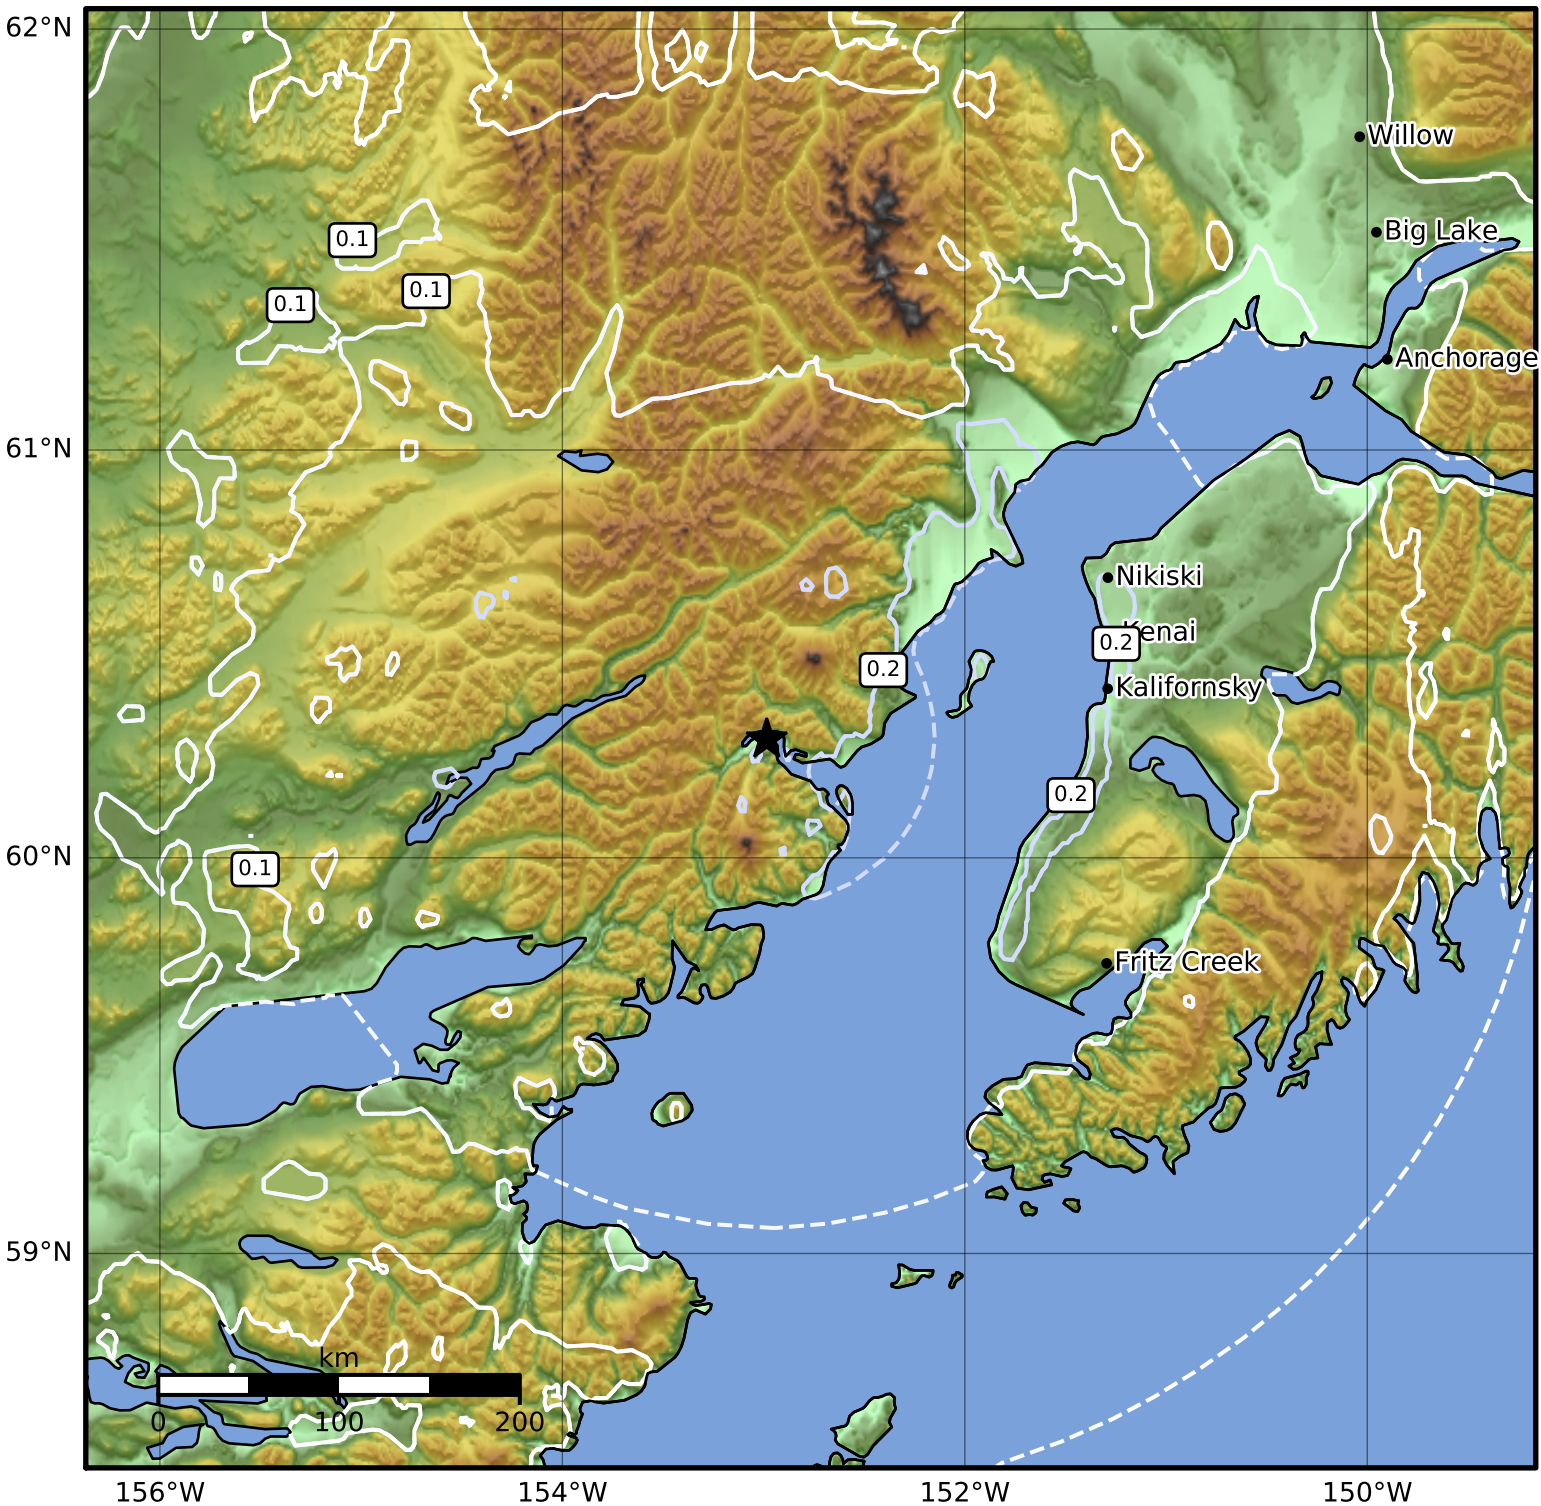

0.3 Second Peak Spectral Acceleration Map Alaska Earthquake Center
 ShakeMap: 74 km (46 miles) E of Port Alsworth
 May 27, 2023 16:49:23 UTC M4.4 N60.29 W152.98 Depth: 135.3km ID:ak0236rdtjd6

SA(0.3) (%g)	0.1	0.2	0.5	1	2	5	10	20	50	100	200
--------------	-----	-----	-----	---	---	---	----	----	----	-----	-----

Scale based on Worden et al. (2012)

△ Seismic Instrument ○ Reported Intensity

★ Epicenter

Version 1: Processed 2023-05-27T17:18:29Z