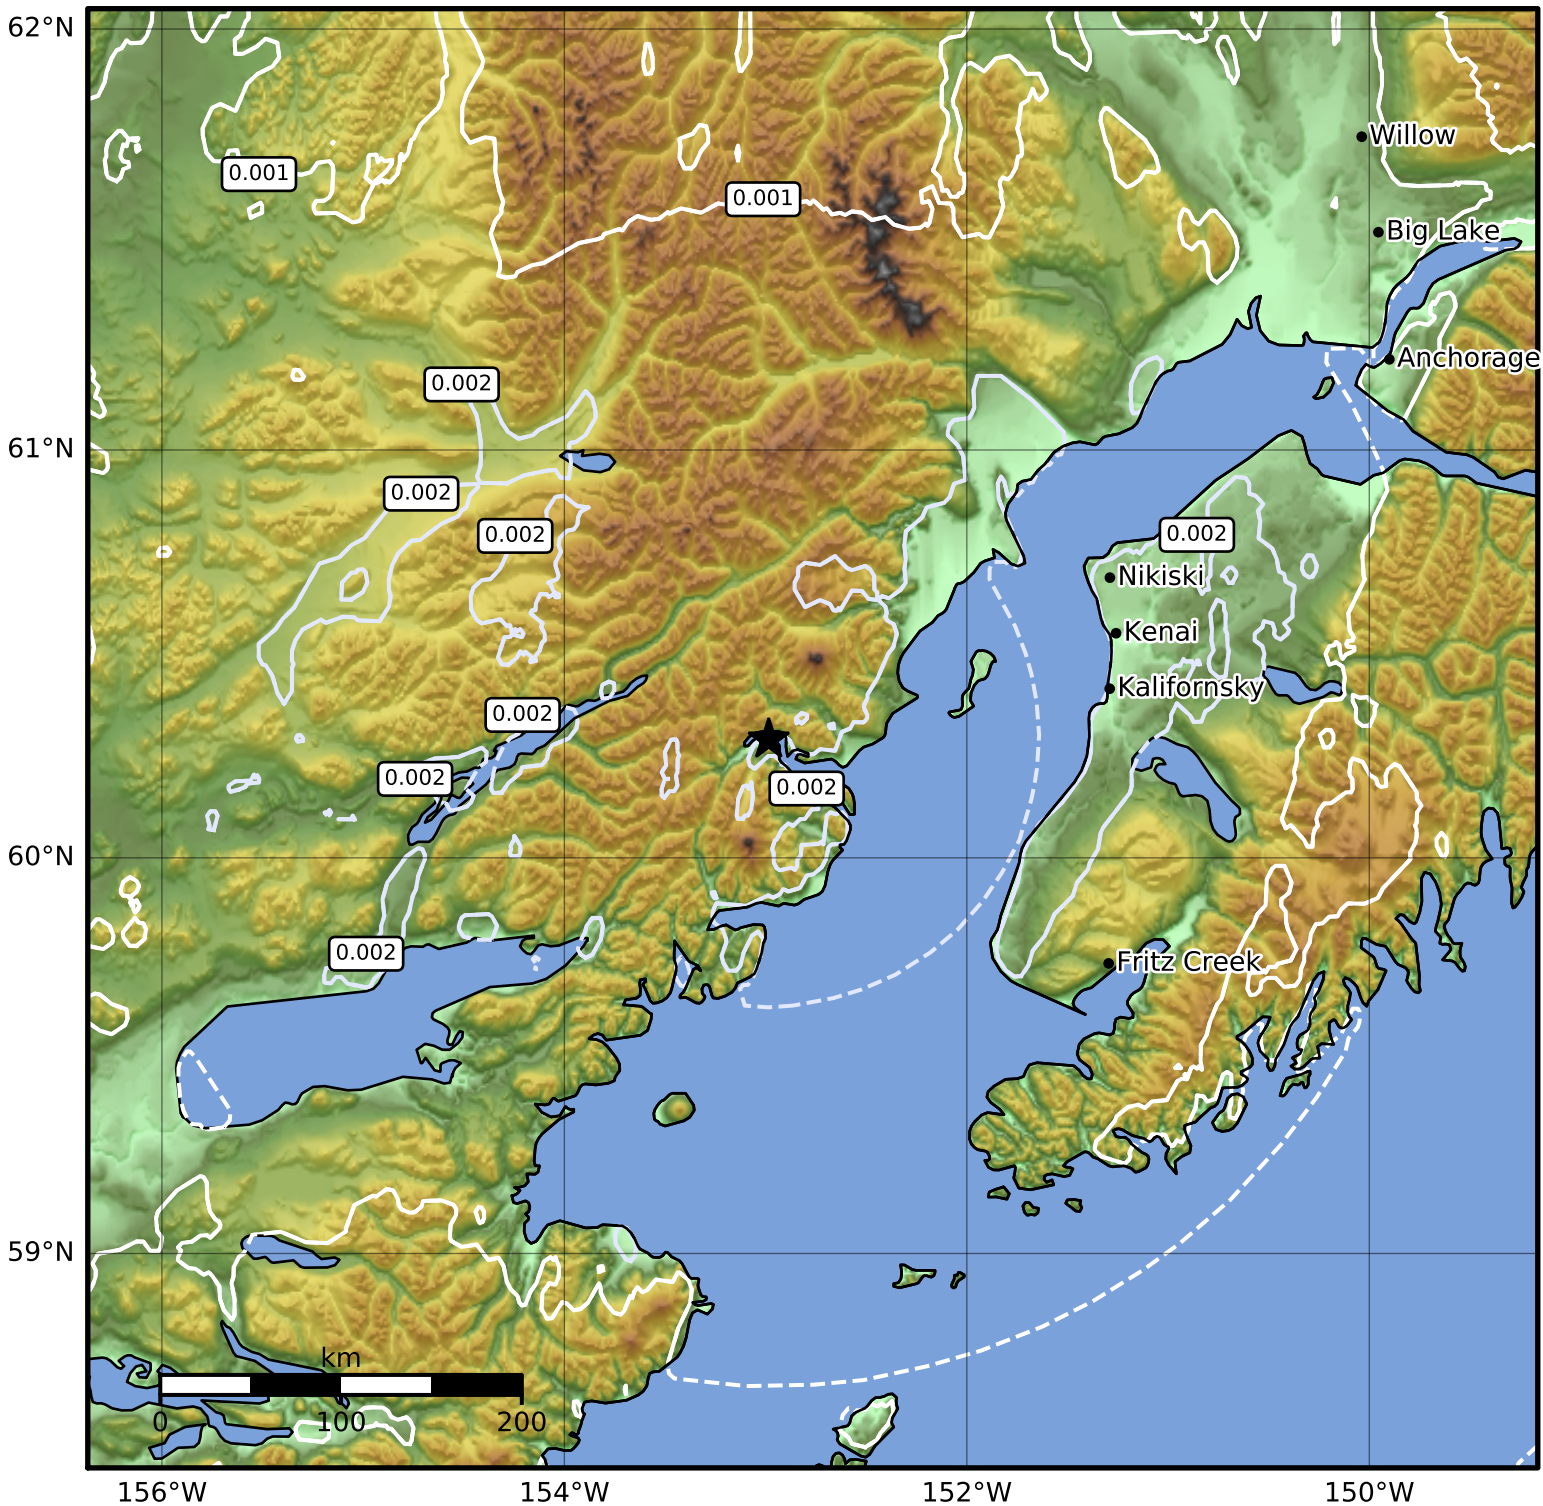

3.0 Second Peak Spectral Acceleration Map Alaska Earthquake Center
ShakeMap: 74 km (46 miles) E of Port Alsworth
May 27, 2023 16:49:23 UTC M4.4 N60.29 W152.98 Depth: 135.3km ID:ak0236rdtjd6

Scale based on Worden et al. (2012)

△ Seismic Instrument ○ Reported Intensity

★ Epicenter

Version 1: Processed 2023-05-27T17:18:29Z