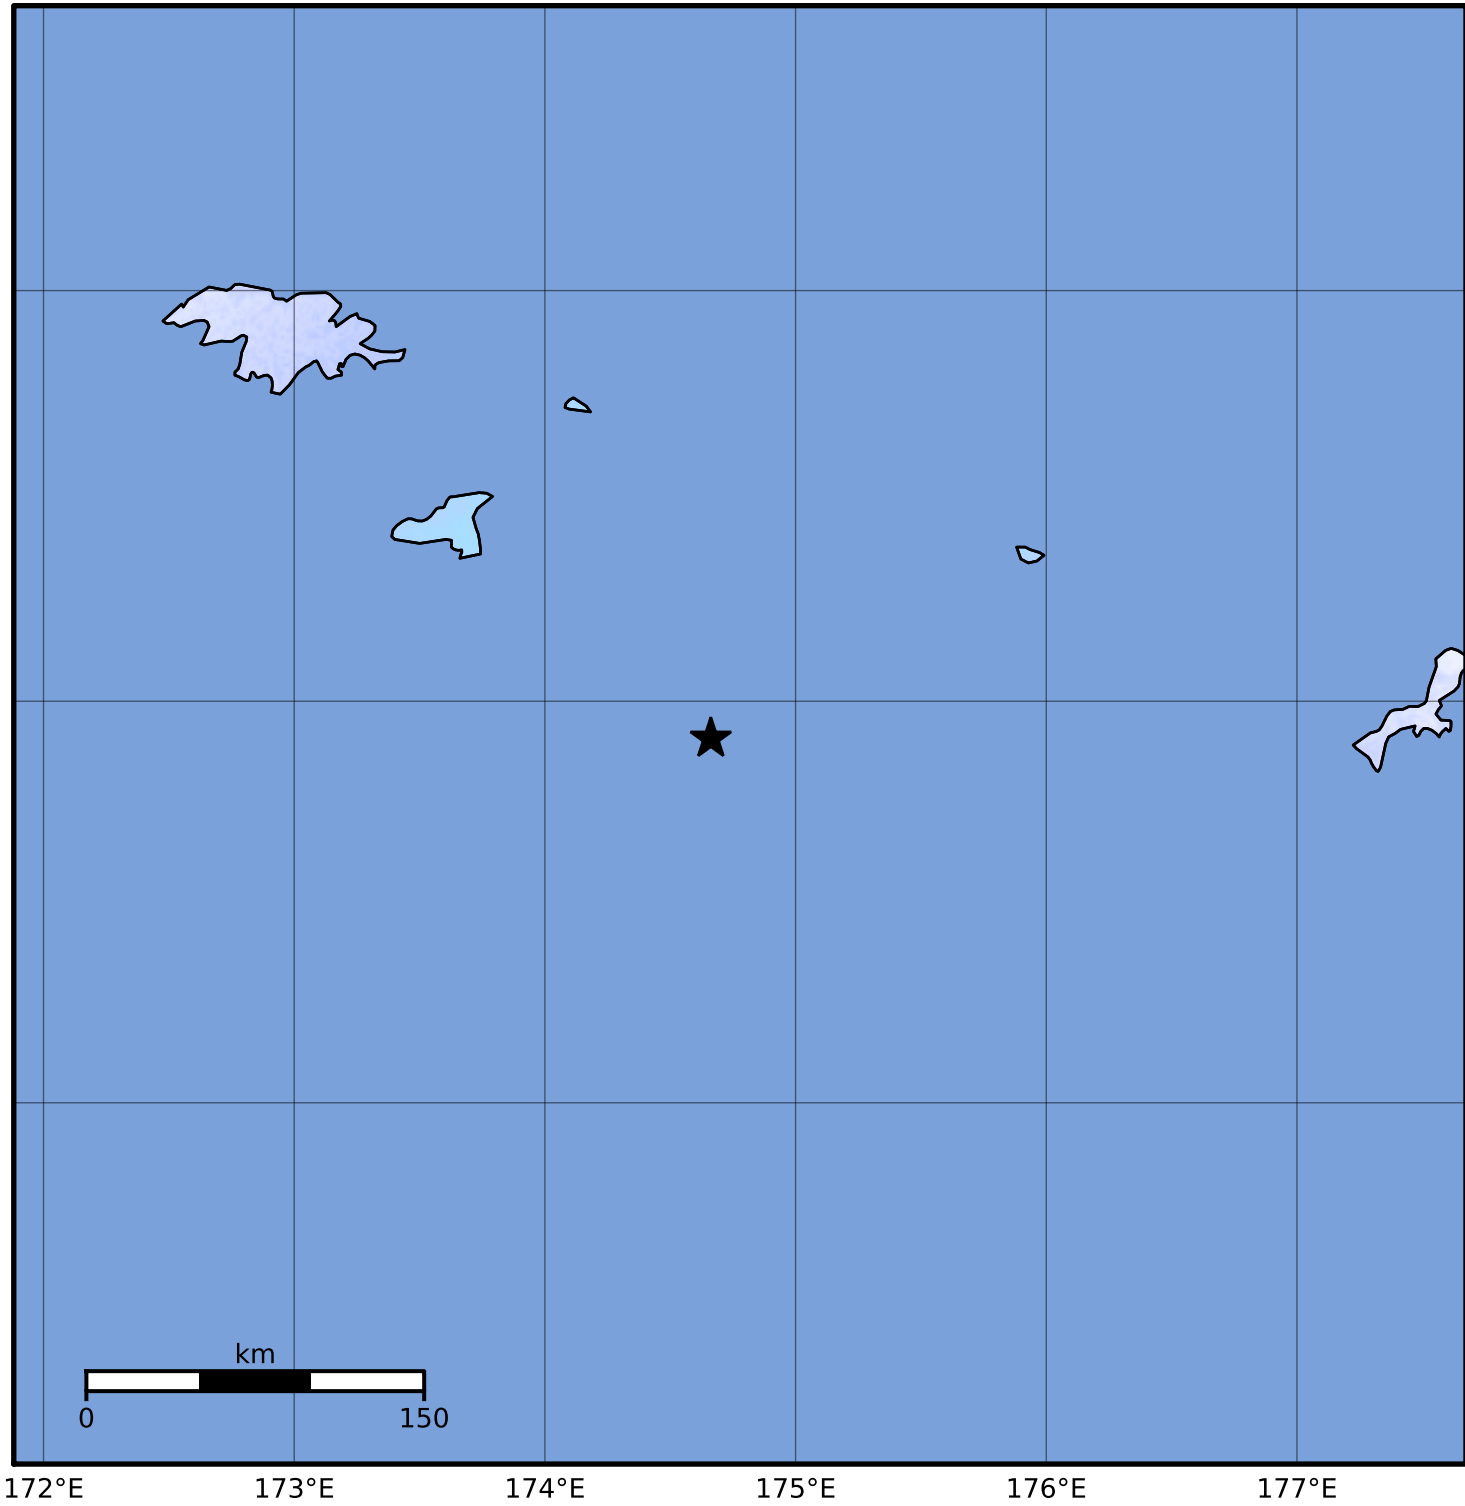

Macroseismic Intensity Map Alaska Earthquake Center
 ShakeMap: 96 km (60 miles) SSE of Shemya
 Jan 04, 2023 11:06:21 UTC M4.4 N51.91 E174.66 Depth: 55.4km ID:ak0236srcei

SHAKING	Not felt	Weak	Light	Moderate	Strong	Very strong	Severe	Violent	Extreme
DAMAGE	None	None	None	Very light	Light	Moderate	Moderate/heavy	Heavy	Very heavy
PGA(%g)	<0.0464	0.297	2.76	6.2	11.5	21.5	40.1	74.7	>139
PGV(cm/s)	<0.0215	0.135	1.41	4.65	9.64	20	41.4	85.8	>178
INTENSITY	I	II-III	IV	V	VI	VII	VIII	IX	X+

Scale based on Worden et al. (2012) Version 2: Processed 2023-01-04T18:04:02Z
 △ Seismic Instrument ○ Reported Intensity ★ Epicenter