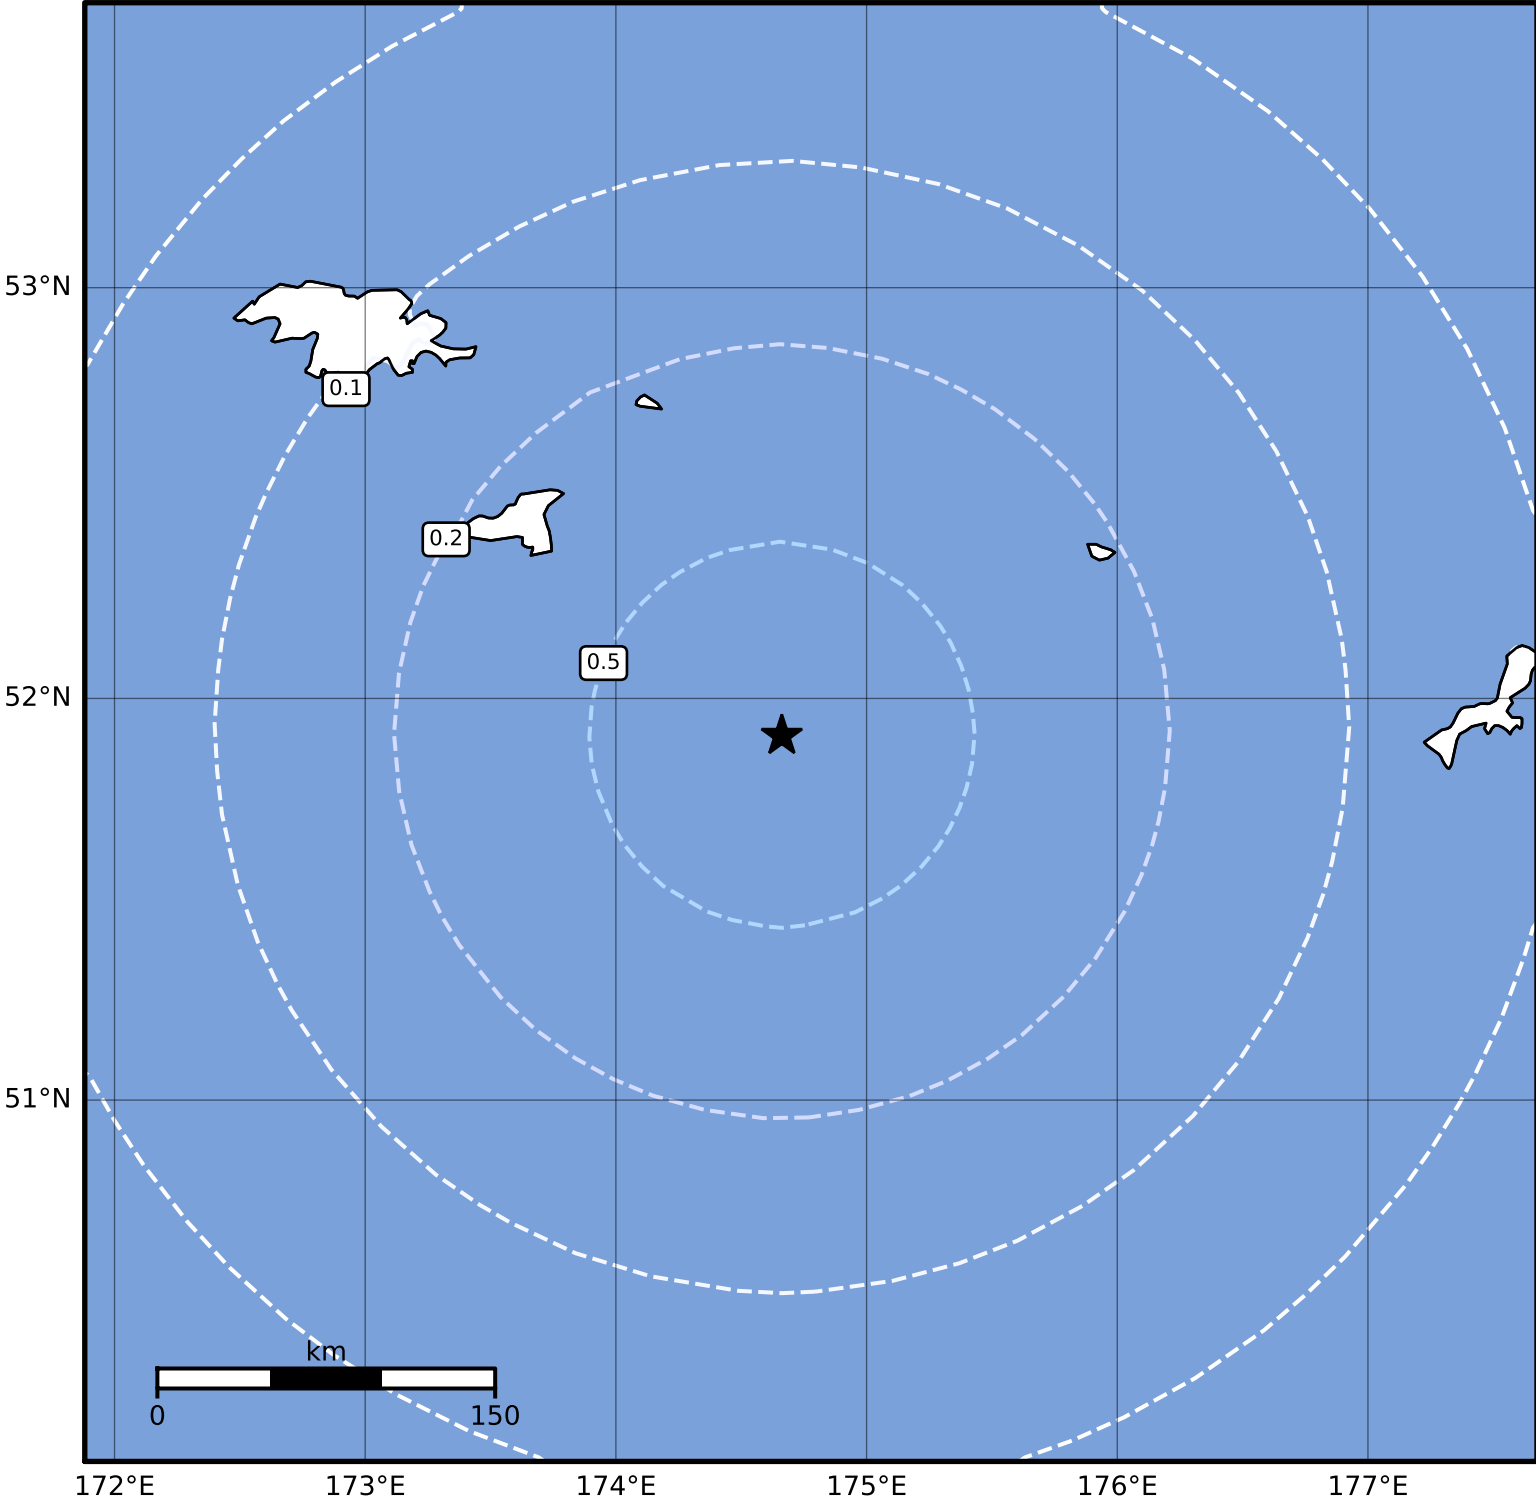

0.3 Second Peak Spectral Acceleration Map Alaska Earthquake Center
 ShakeMap: 96 km (60 miles) SSE of Shemya
 Jan 04, 2023 11:06:21 UTC M4.4 N51.91 E174.66 Depth: 55.4km ID:ak0236srcei

SA(0.3) (%g)	0.1	0.2	0.5	1	2	5	10	20	50	100	200
---------------------	------------	------------	------------	----------	----------	----------	-----------	-----------	-----------	------------	------------

Scale based on Worden et al. (2012)

Version 2: Processed 2023-01-04T18:04:02Z

△ Seismic Instrument ○ Reported Intensity

★ Epicenter