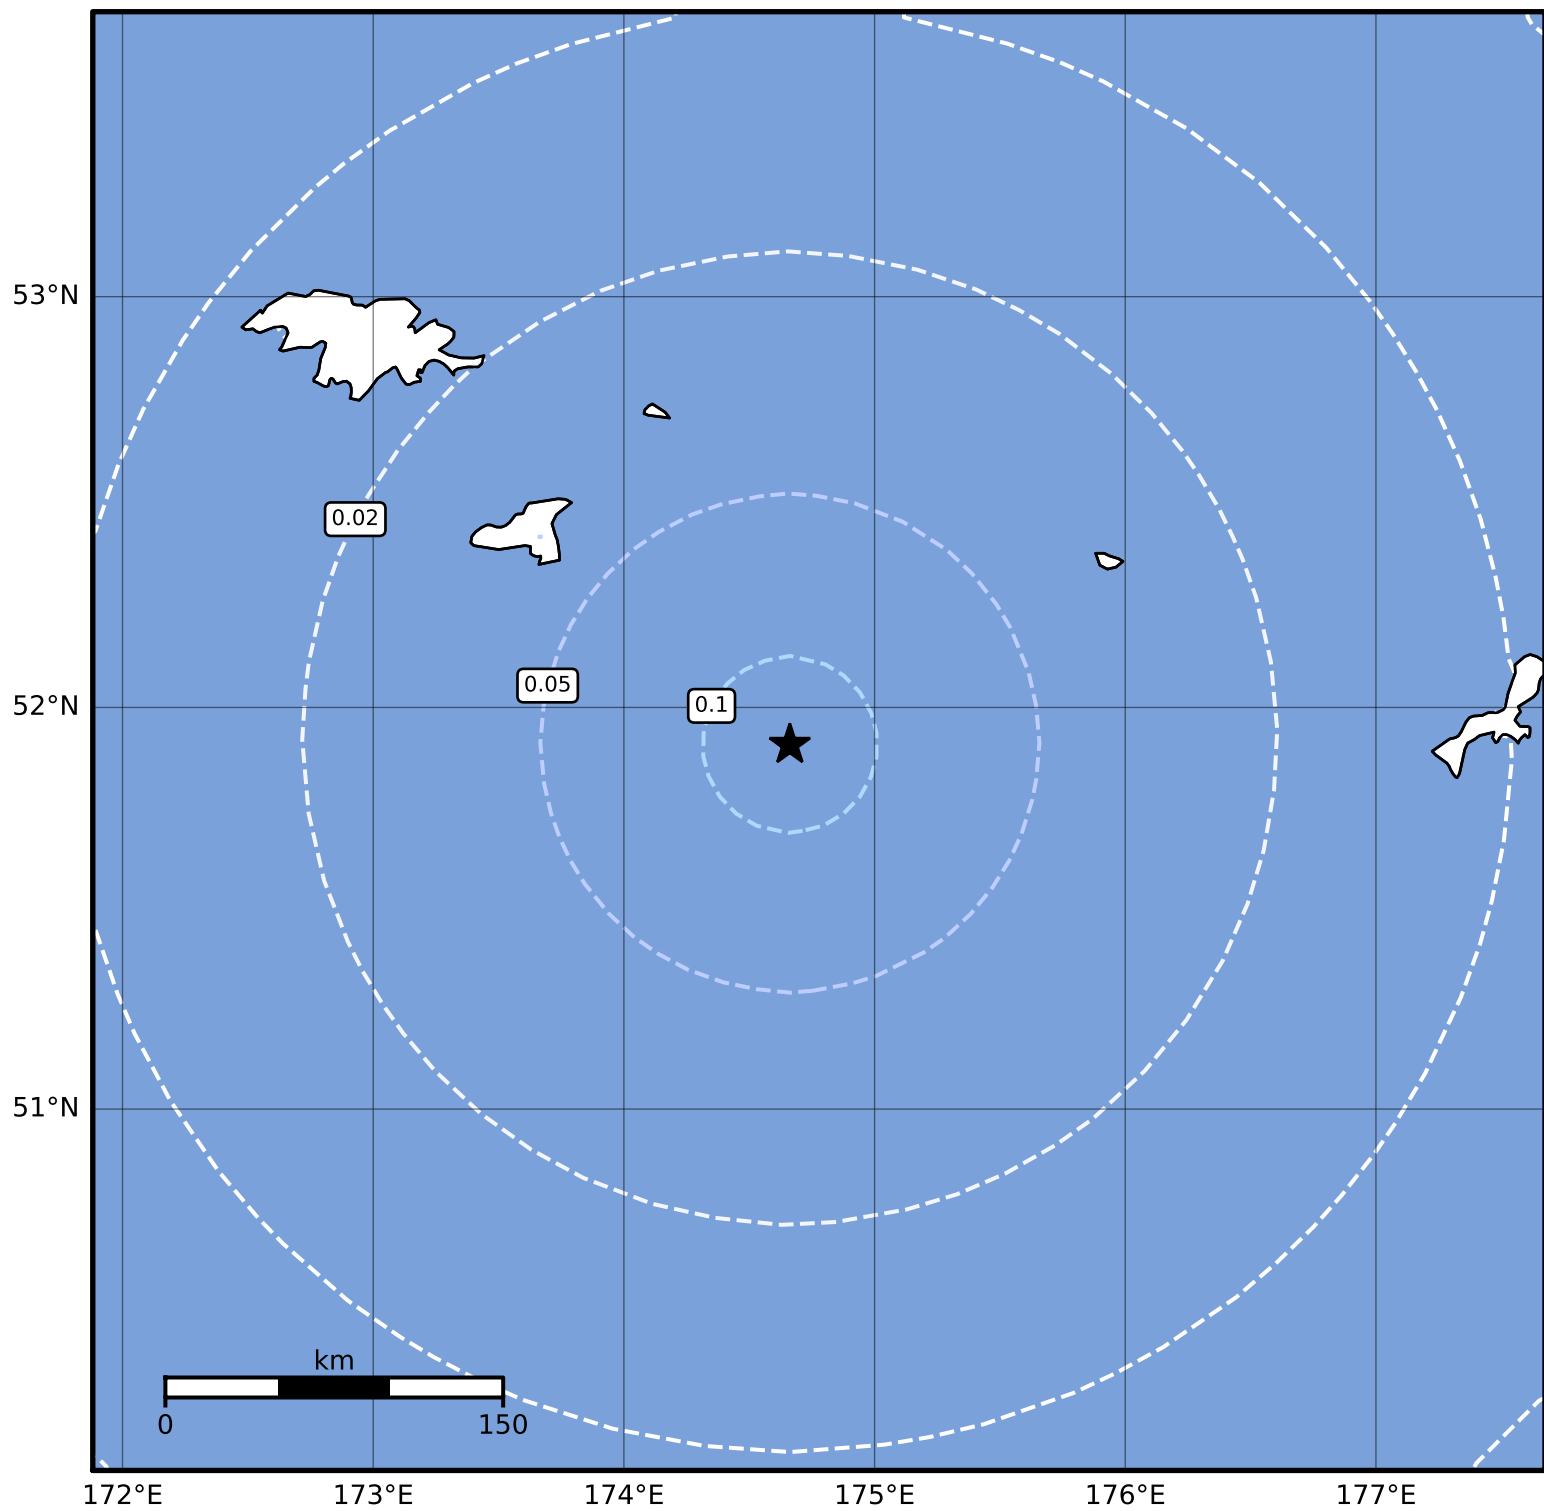

1.0 Second Peak Spectral Acceleration Map Alaska Earthquake Center  
ShakeMap: 96 km (60 miles) SSE of Shemya  
Jan 04, 2023 11:06:21 UTC M4.4 N51.91 E174.66 Depth: 55.4km ID:ak0236srcei

SA(1.0) (%g)	0.1	0.2	0.5	1	2	5	10	20	50	100	200
--------------	-----	-----	-----	---	---	---	----	----	----	-----	-----

Scale based on Worden et al. (2012)

Version 2: Processed 2023-01-04T18:04:02Z

△ Seismic Instrument    ○ Reported Intensity

★ Epicenter