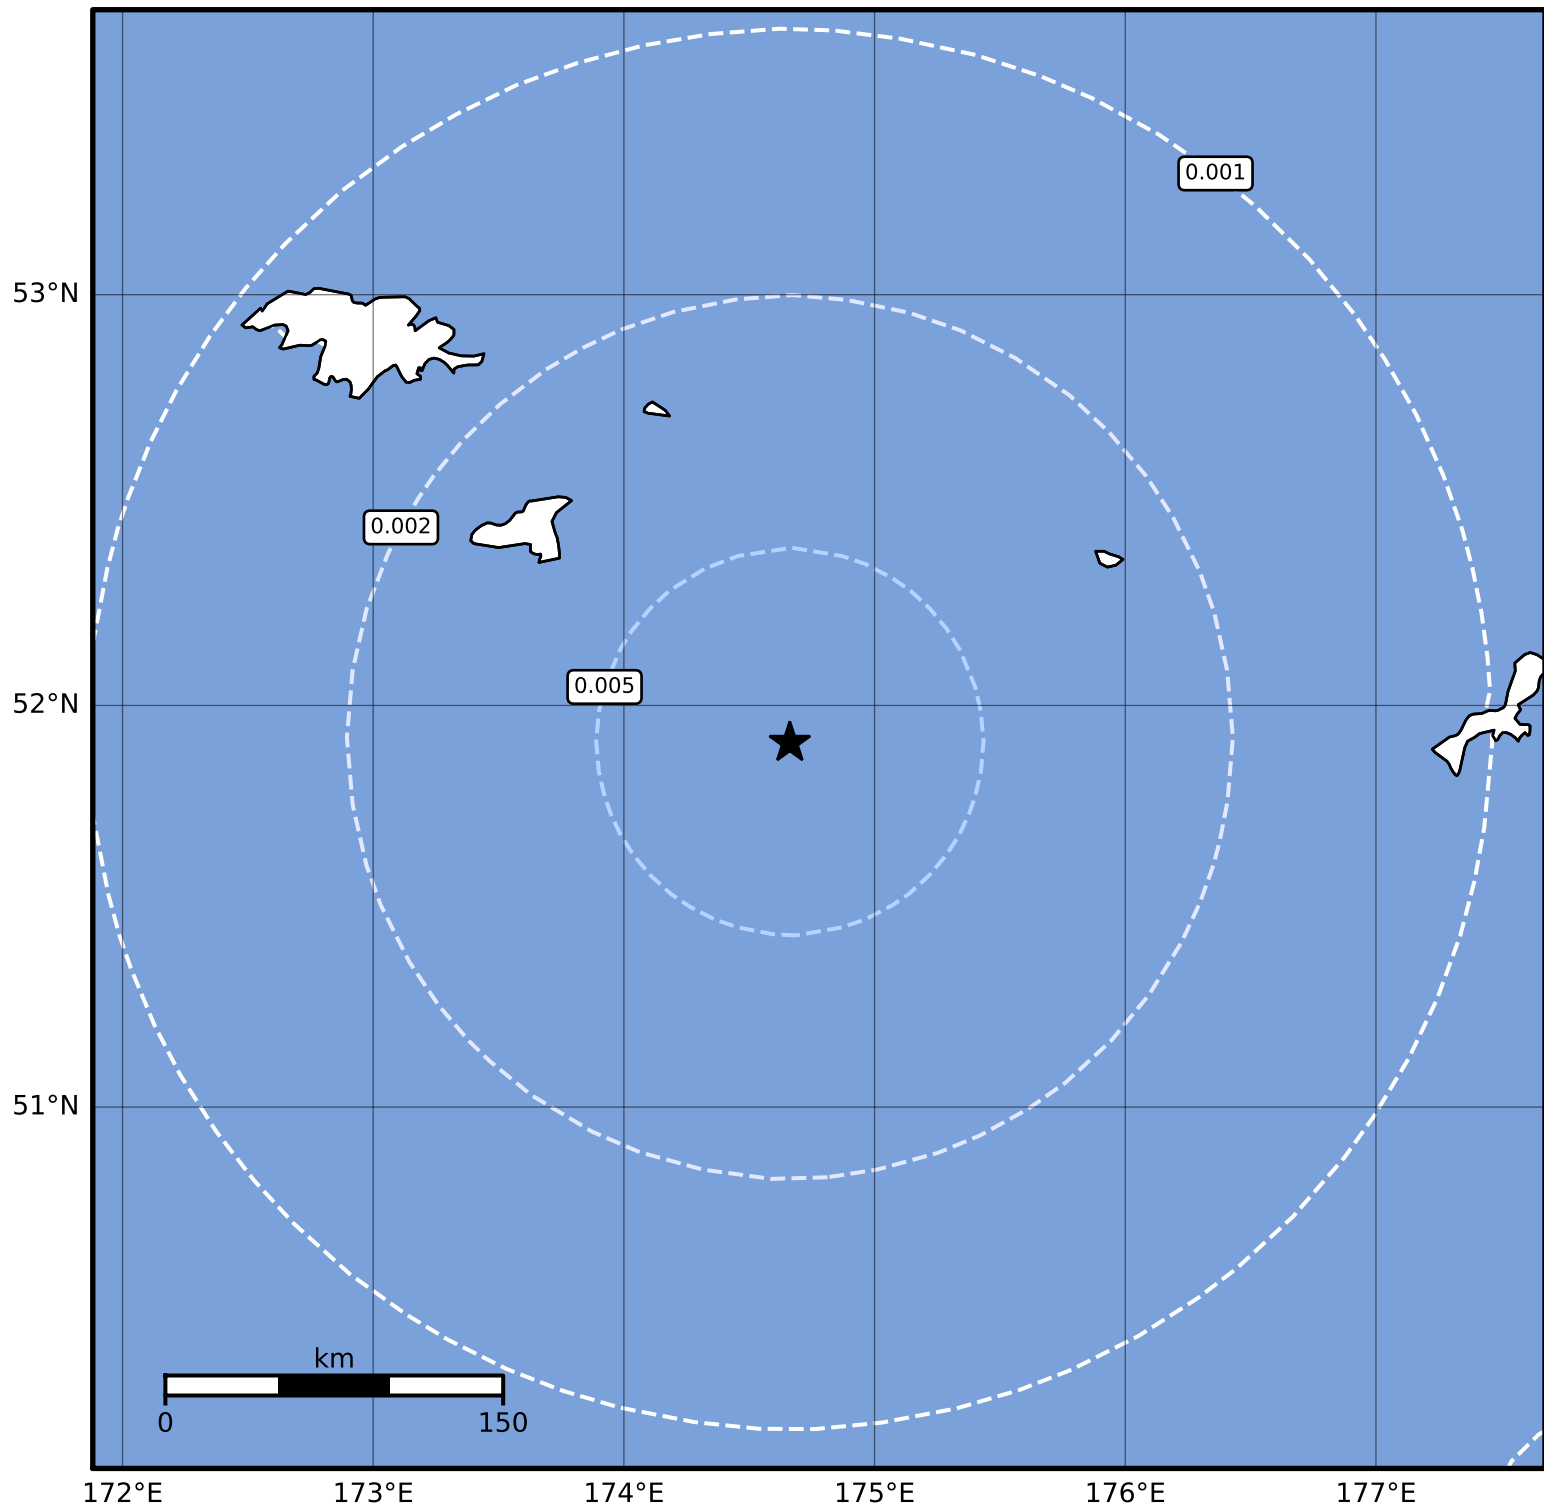

3.0 Second Peak Spectral Acceleration Map Alaska Earthquake Center
ShakeMap: 96 km (60 miles) SSE of Shemya
Jan 04, 2023 11:06:21 UTC M4.4 N51.91 E174.66 Depth: 55.4km ID:ak0236srcei

Scale based on Worden et al. (2012)

Version 2: Processed 2023-01-04T18:04:02Z

△ Seismic Instrument ○ Reported Intensity

★ Epicenter