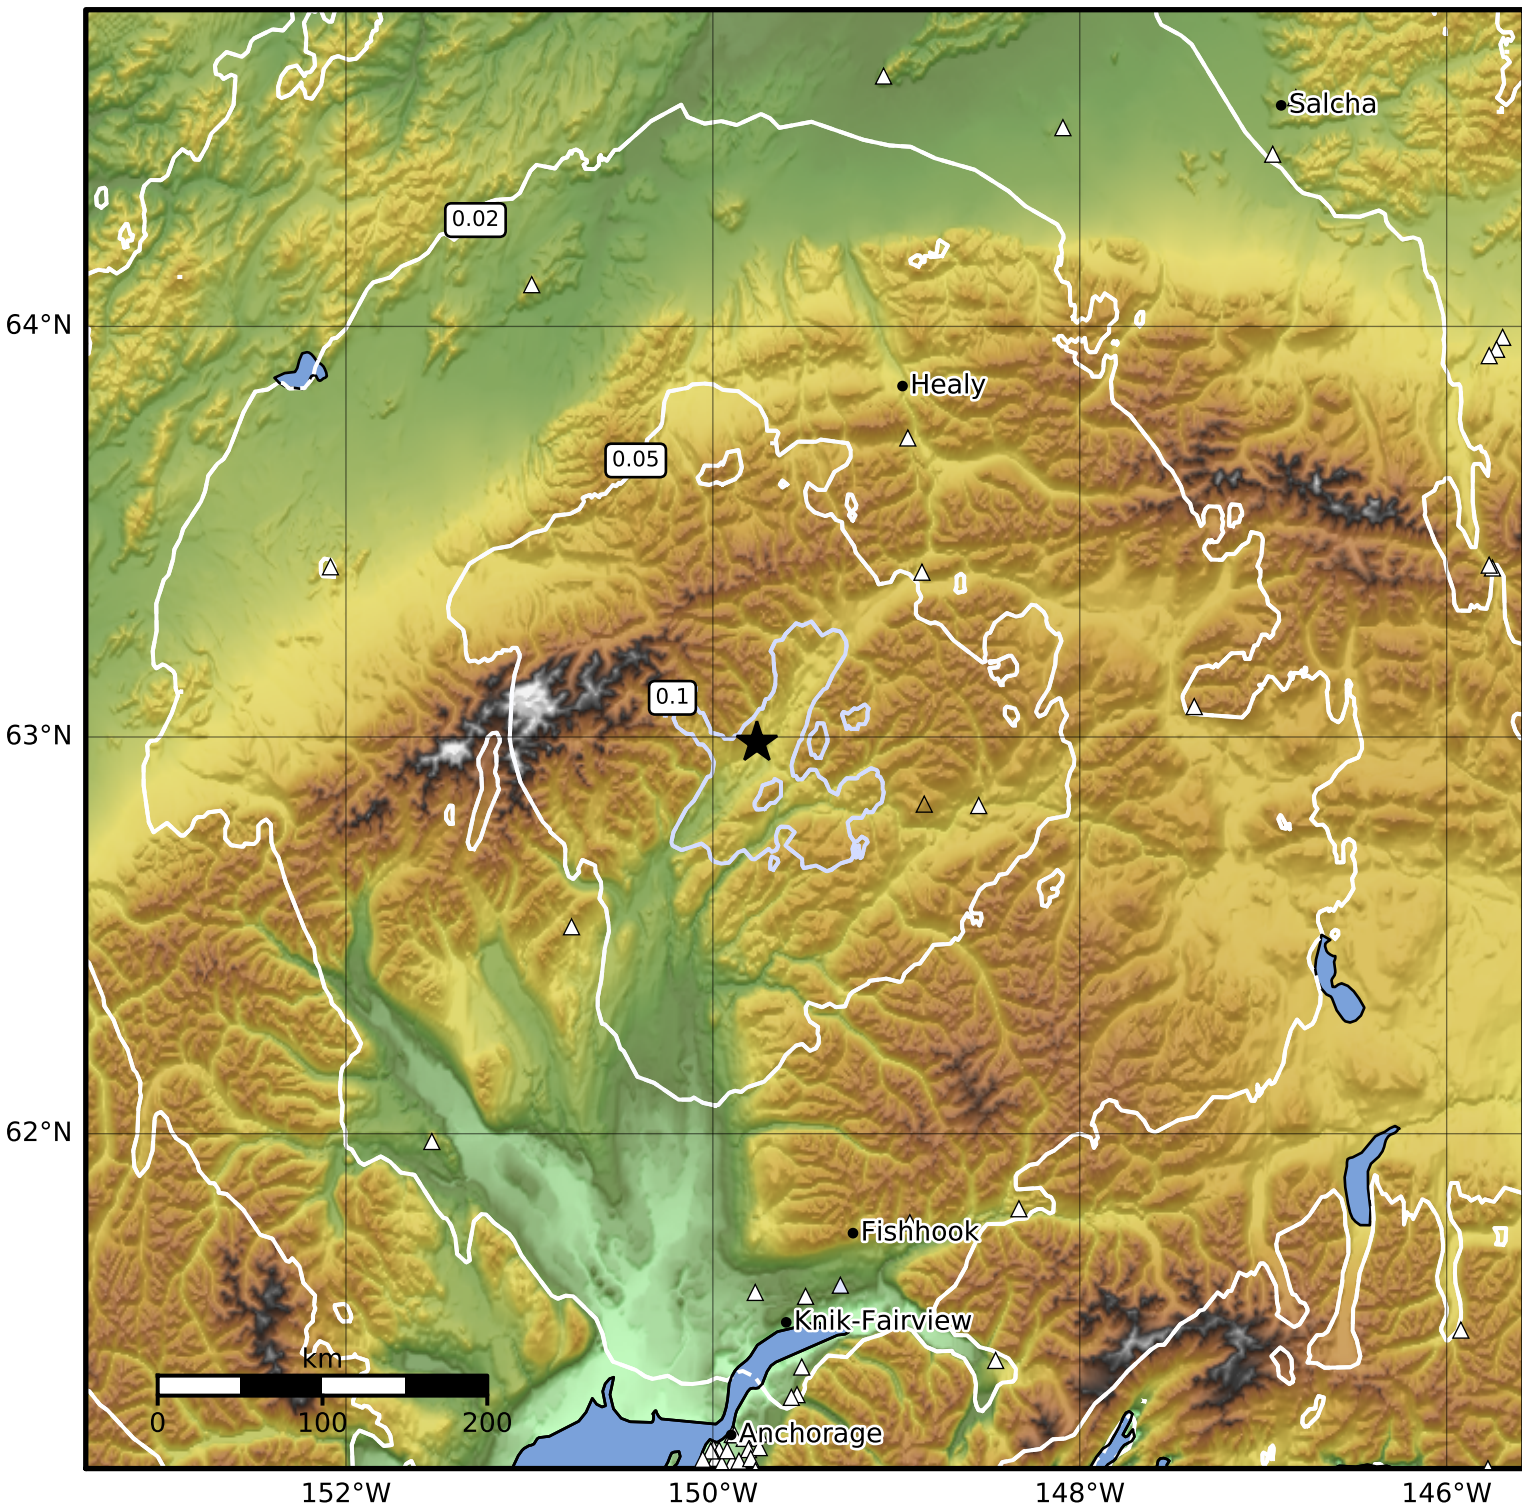

Peak Ground Acceleration Map Alaska Earthquake Center  
 ShakeMap: 60 km (37 miles) SW of Cantwell  
 May 28, 2023 11:30:58 UTC M3.8 N62.99 W149.76 Depth: 74.8km ID:ak0236sy9ooj

PGA (%g)	0.1	0.2	0.5	1	2	5	10	20	50	100	200
----------	-----	-----	-----	---	---	---	----	----	----	-----	-----

Scale based on Worden et al. (2012)

△ Seismic Instrument ○ Reported Intensity

★ Epicenter

Version 2: Processed 2023-05-28T18:08:08Z