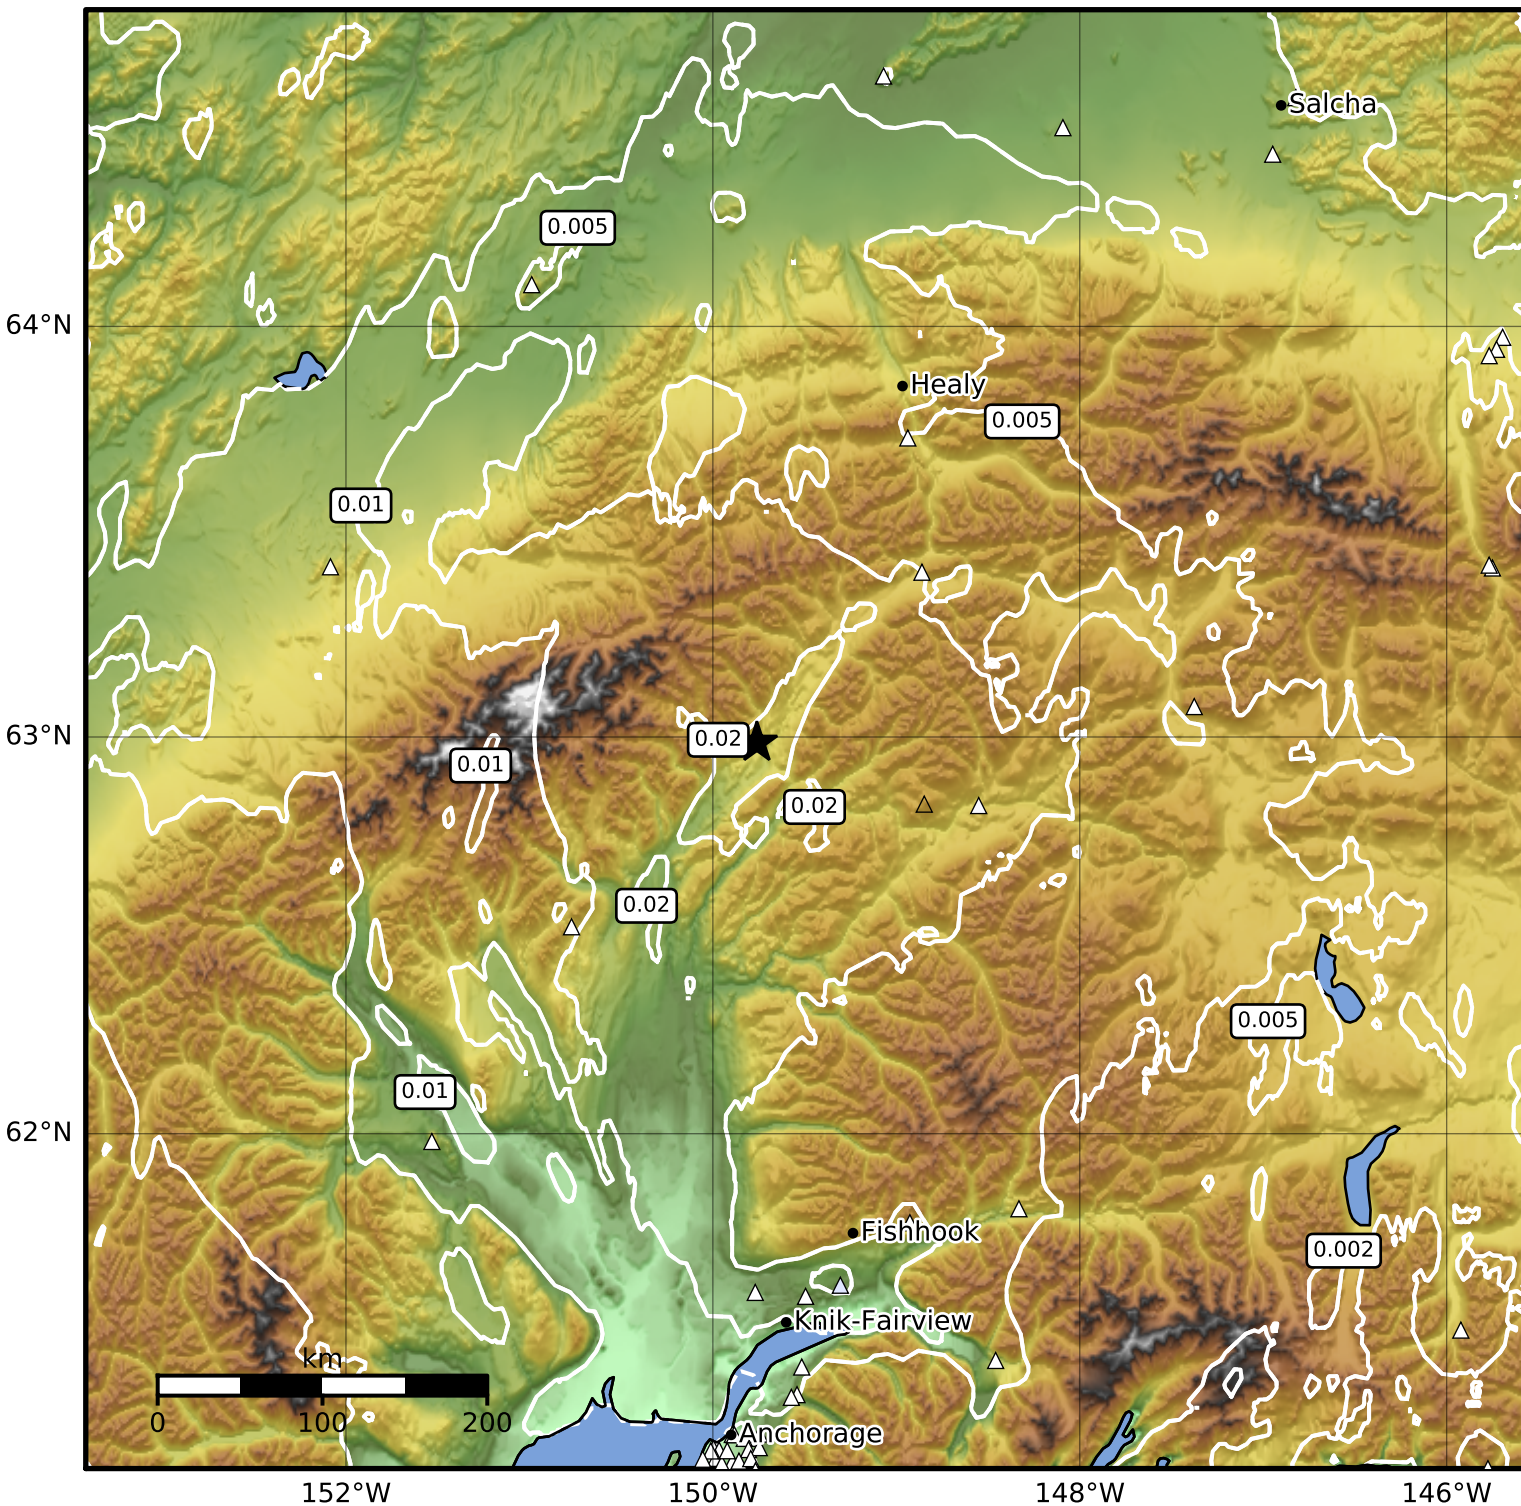

Peak Ground Velocity Map Alaska Earthquake Center  
 ShakeMap: 60 km (37 miles) SW of Cantwell  
 May 28, 2023 11:30:58 UTC M3.8 N62.99 W149.76 Depth: 74.8km ID:ak0236sy9ooj

PGV (cm/s)	0.1	0.2	0.5	1	2	5	10	20	50	100	200
------------	-----	-----	-----	---	---	---	----	----	----	-----	-----

Scale based on Worden et al. (2012)

△ Seismic Instrument ○ Reported Intensity

★ Epicenter

Version 2: Processed 2023-05-28T18:08:08Z