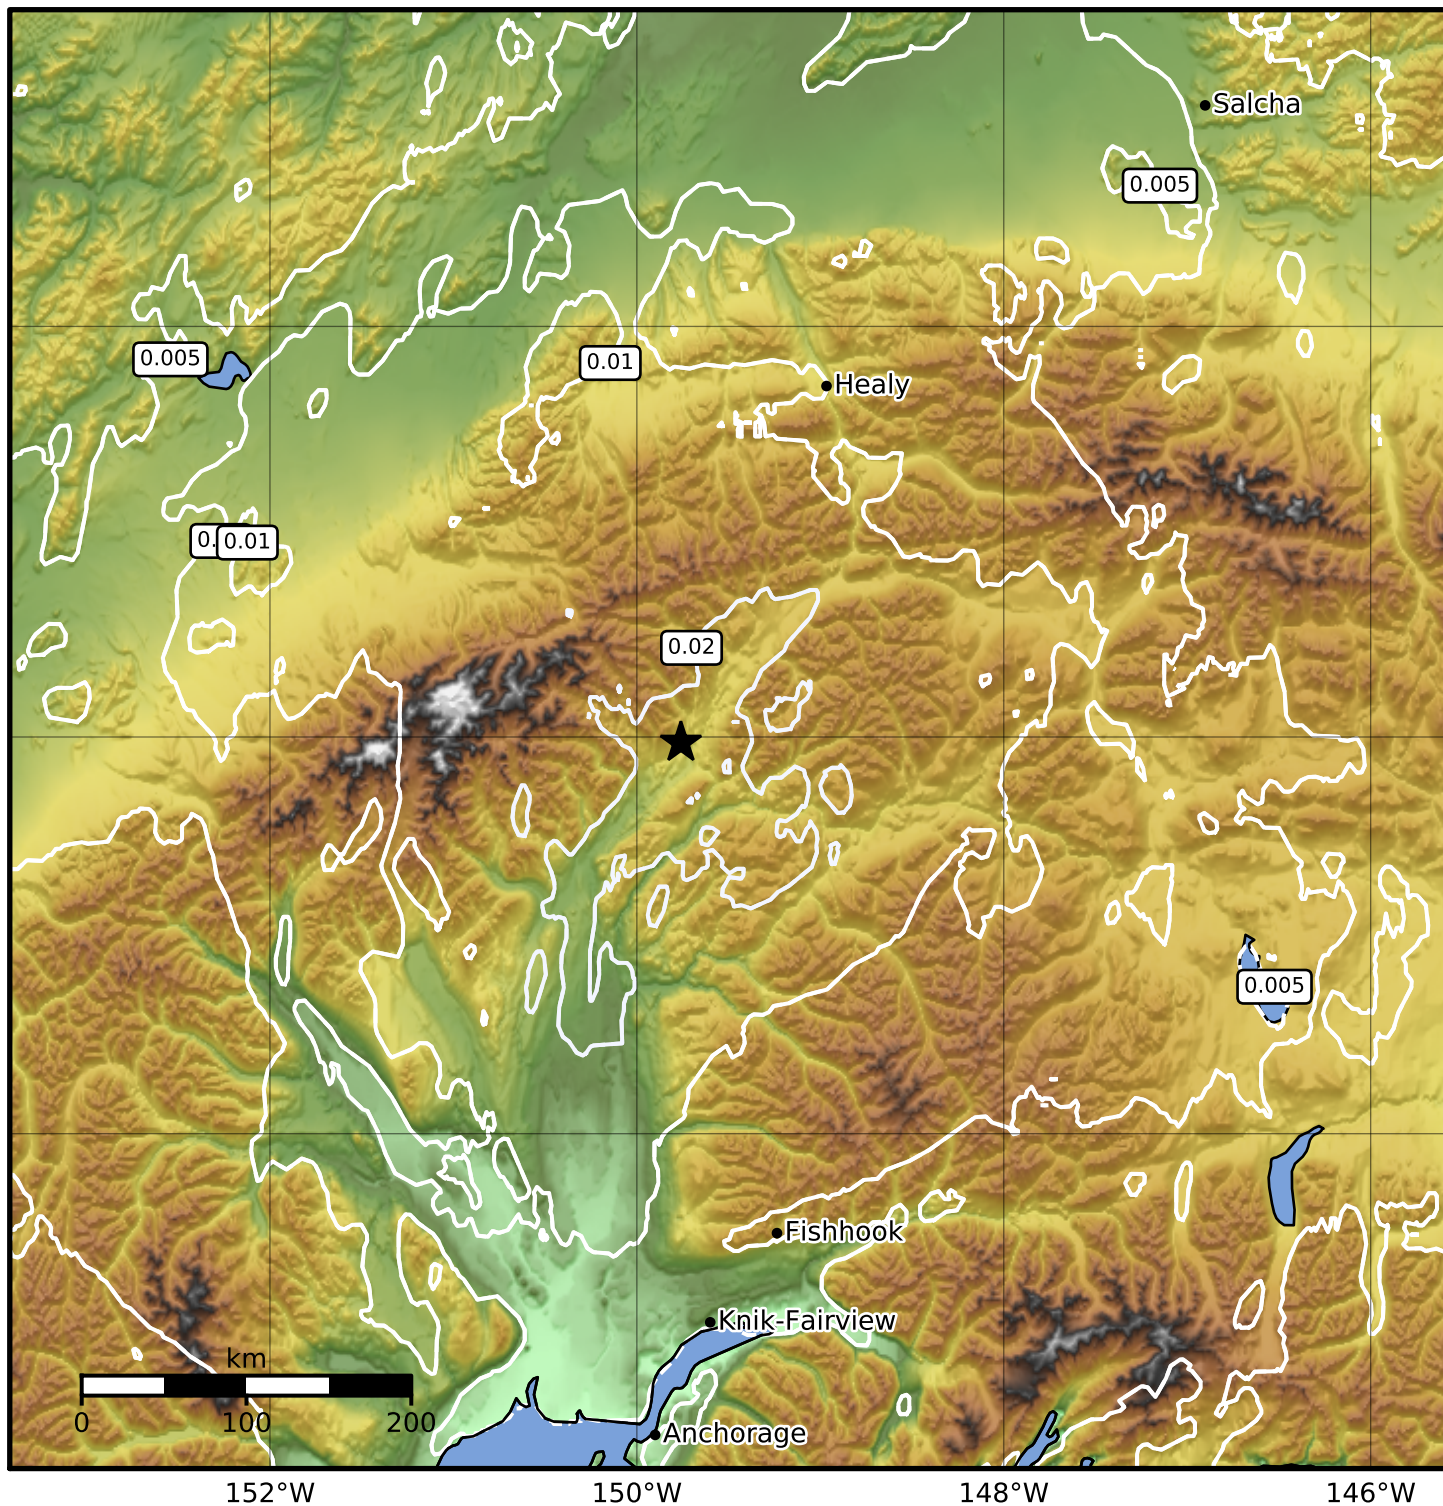

1.0 Second Peak Spectral Acceleration Map Alaska Earthquake Center
 ShakeMap: 60 km (37 miles) SW of Cantwell
 May 28, 2023 11:30:58 UTC M3.8 N62.99 W149.76 Depth: 74.8km ID:ak0236sy9ooj

Scale based on Worden et al. (2012)