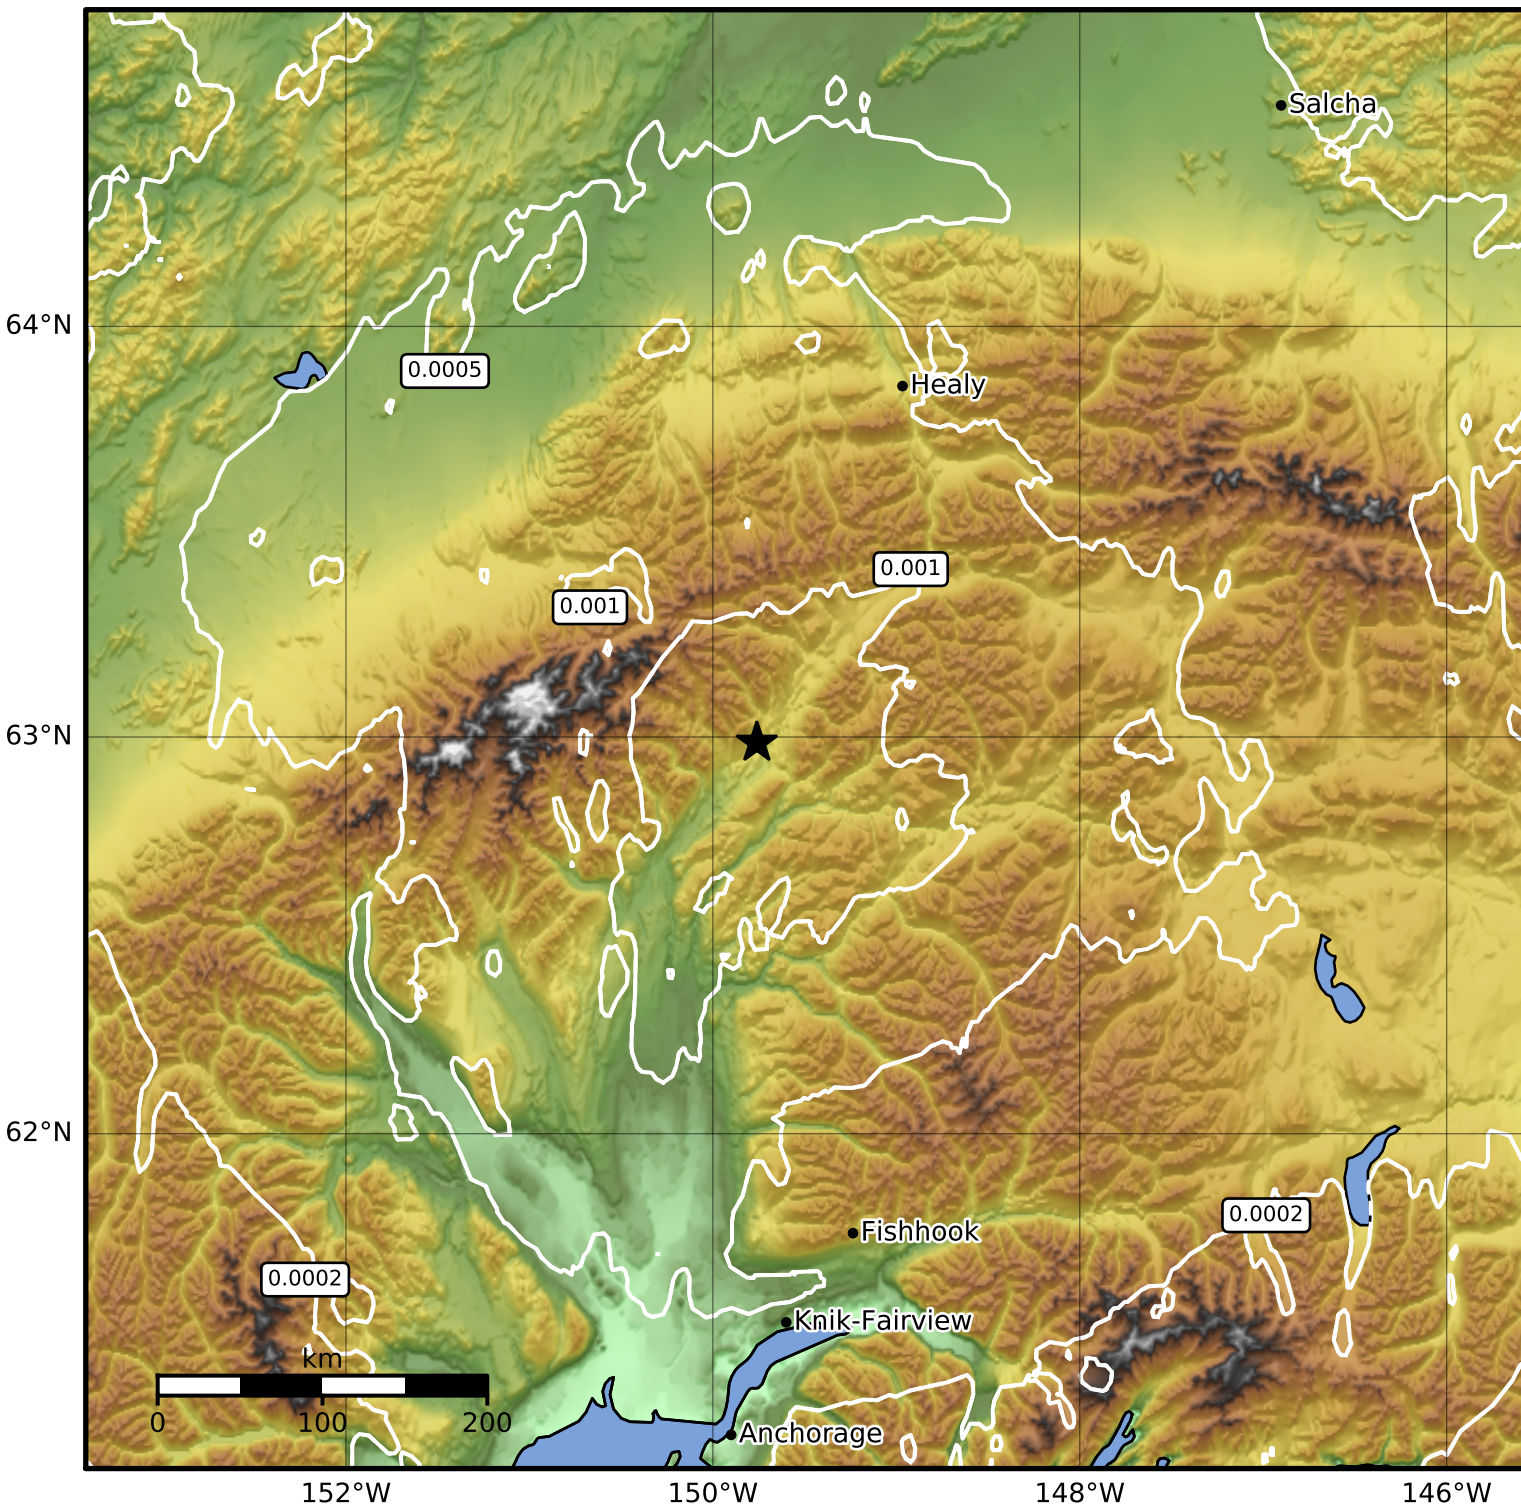

3.0 Second Peak Spectral Acceleration Map Alaska Earthquake Center
 ShakeMap: 60 km (37 miles) SW of Cantwell
 May 28, 2023 11:30:58 UTC M3.8 N62.99 W149.76 Depth: 74.8km ID:ak0236sy9ooj

Scale based on Worden et al. (2012)

△ Seismic Instrument ○ Reported Intensity

★ Epicenter

Version 2: Processed 2023-05-28T18:08:08Z