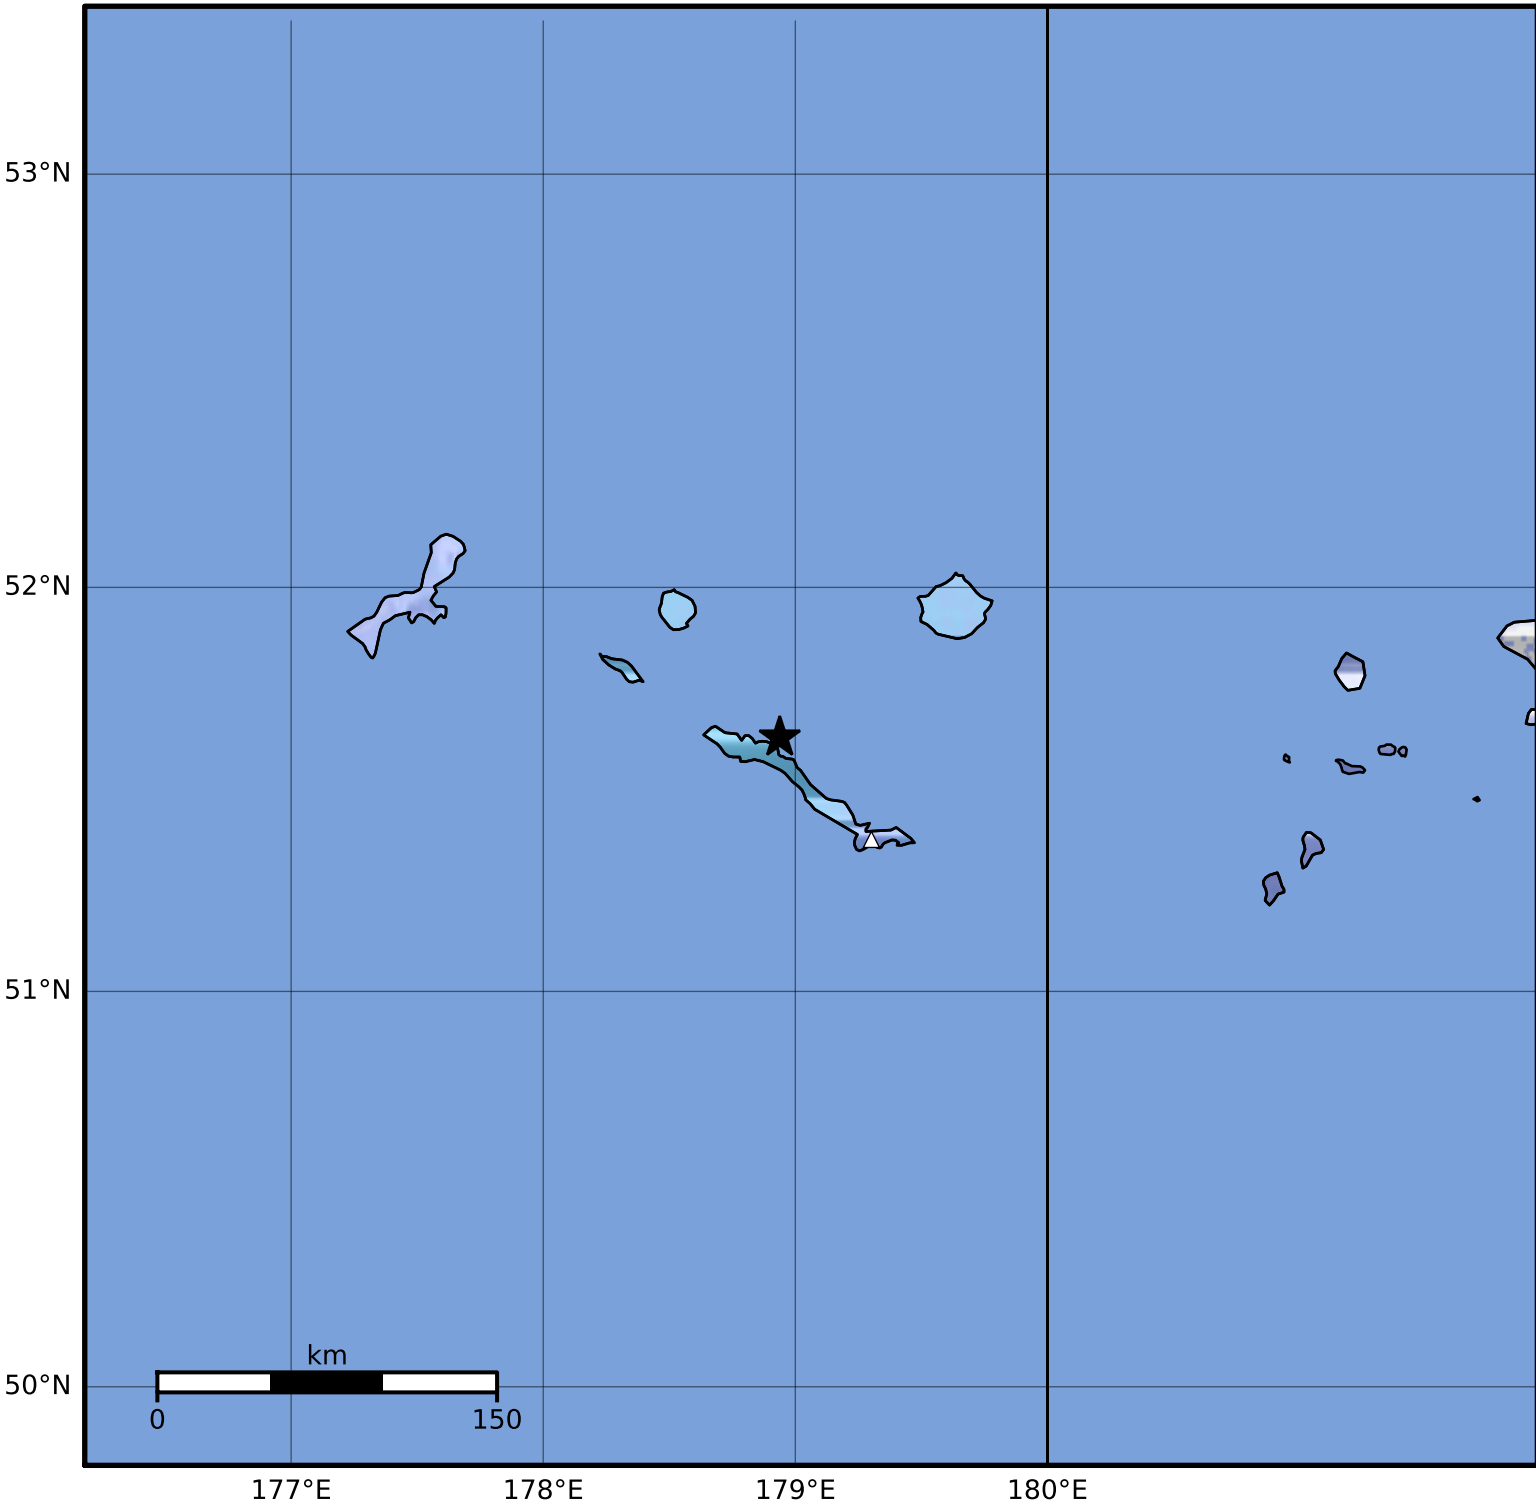

Macroseismic Intensity Map Alaska Earthquake Center
 ShakeMap: 12 km (7 miles) NNW of Amchitka
 May 29, 2023 13:35:51 UTC M3.9 N51.63 E178.94 Depth: 62.8km ID:ak0236un0yiz

SHAKING	Not felt	Weak	Light	Moderate	Strong	Very strong	Severe	Violent	Extreme
DAMAGE	None	None	None	Very light	Light	Moderate	Moderate/heavy	Heavy	Very heavy
PGA(%g)	<0.0464	0.297	2.76	6.2	11.5	21.5	40.1	74.7	>139
PGV(cm/s)	<0.0215	0.135	1.41	4.65	9.64	20	41.4	85.8	>178
INTENSITY	I	II-III	IV	V	VI	VII	VIII	IX	X+

Scale based on Worden et al. (2012) Version 2: Processed 2023-05-29T19:04:57Z
 △ Seismic Instrument ○ Reported Intensity ★ Epicenter