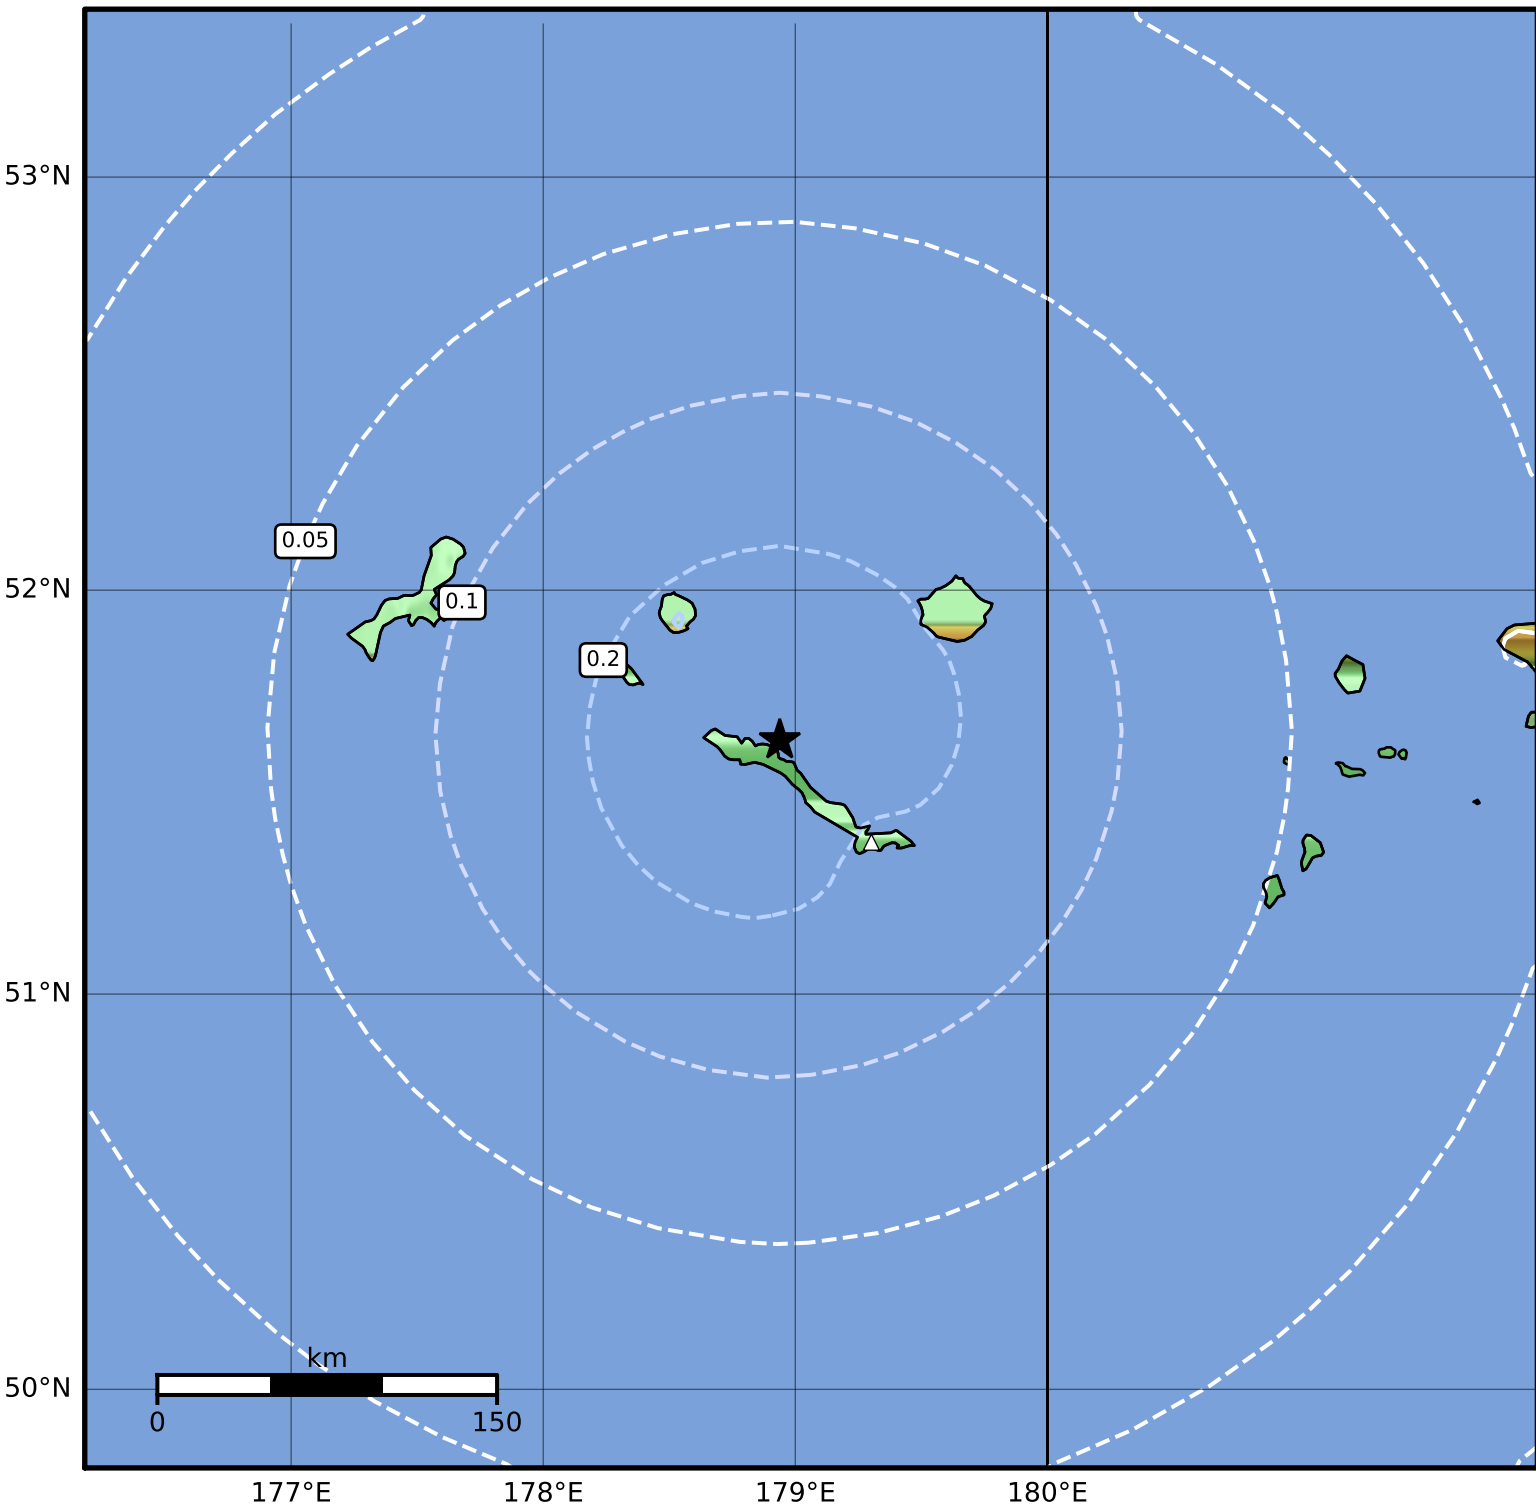

Peak Ground Acceleration Map Alaska Earthquake Center
ShakeMap: 12 km (7 miles) NNW of Amchitka
May 29, 2023 13:35:51 UTC M3.9 N51.63 E178.94 Depth: 62.8km ID:ak0236un0yiz

PGA (%g)	0.1	0.2	0.5	1	2	5	10	20	50	100	200
----------	-----	-----	-----	---	---	---	----	----	----	-----	-----

Scale based on Worden et al. (2012)

Version 2: Processed 2023-05-29T19:04:57Z

△ Seismic Instrument ○ Reported Intensity

★ Epicenter