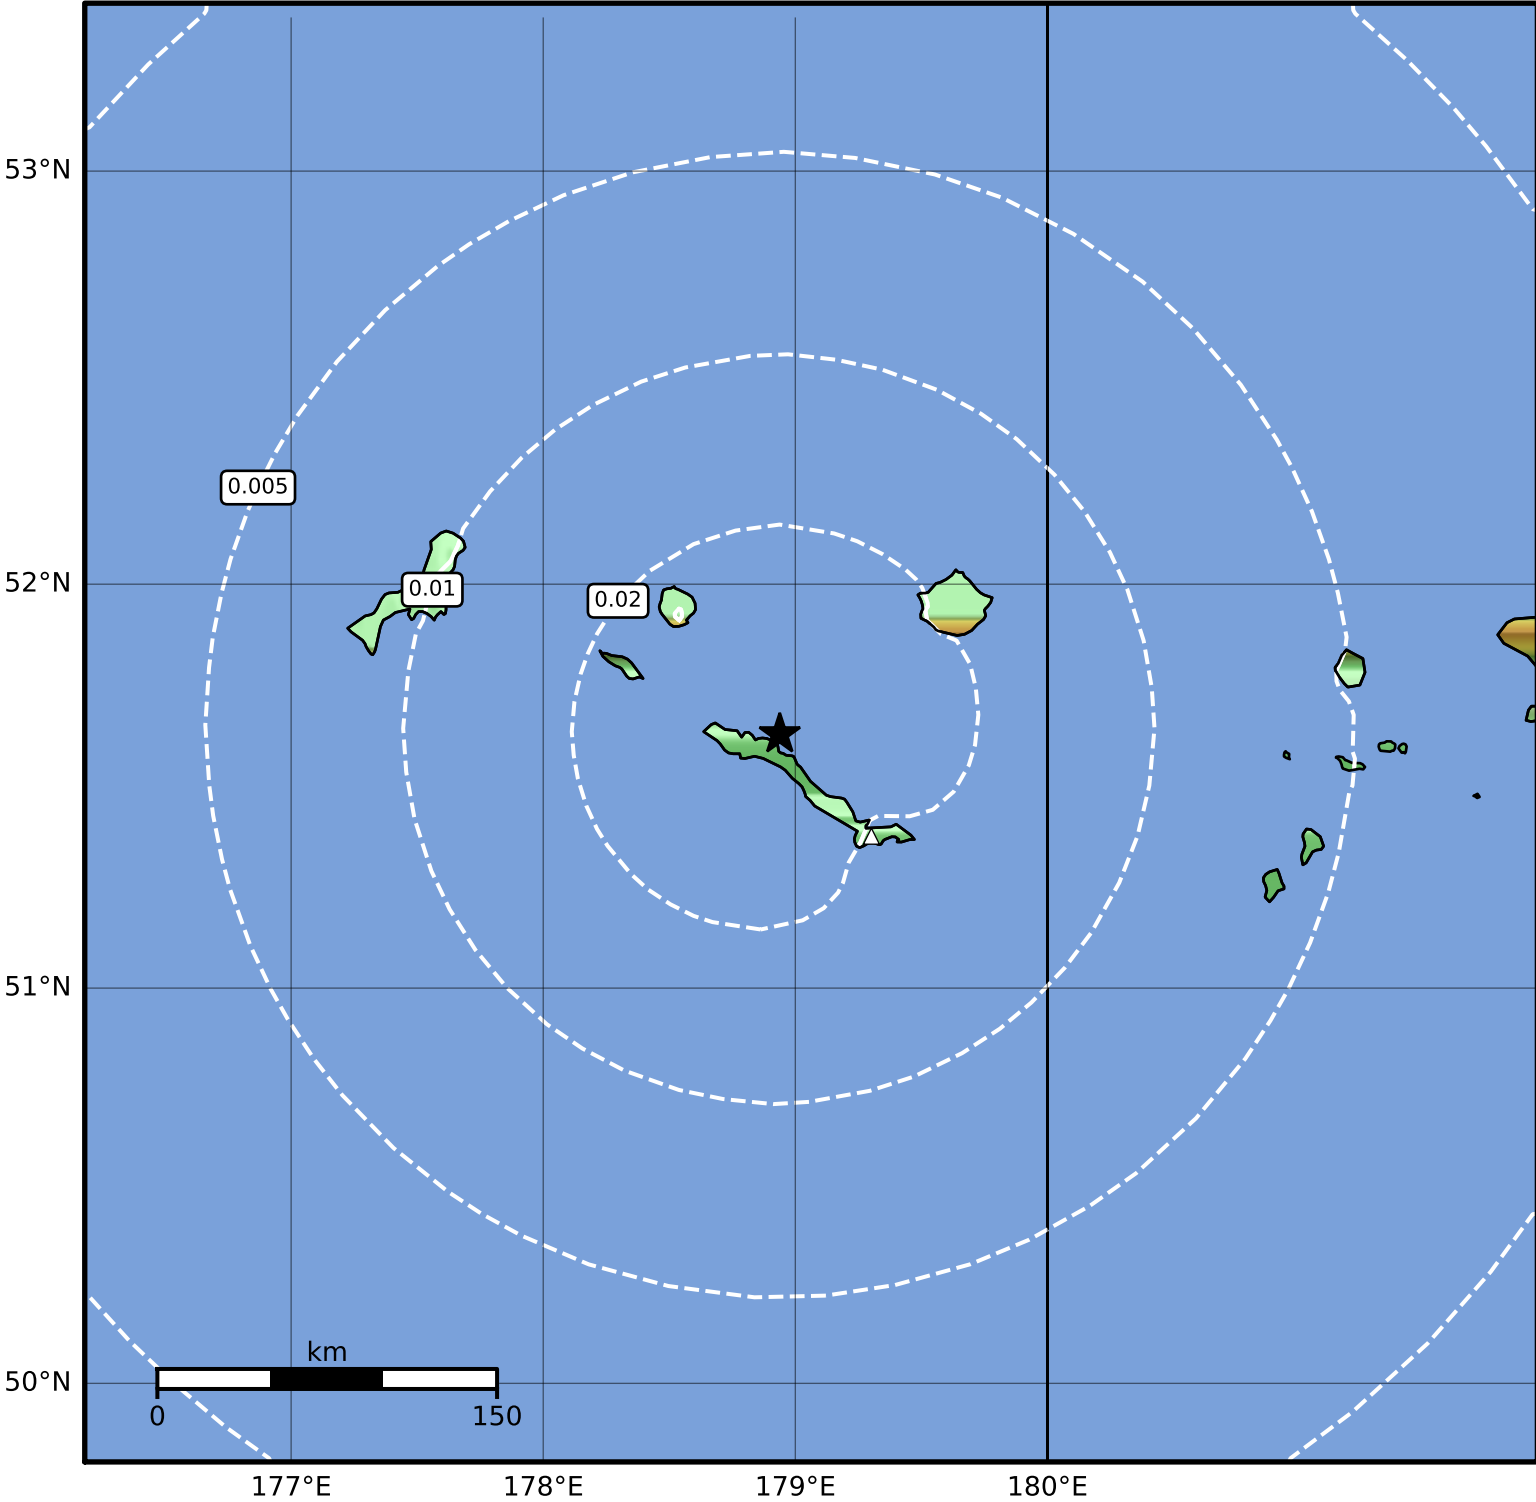

Peak Ground Velocity Map Alaska Earthquake Center
 ShakeMap: 12 km (7 miles) NNW of Amchitka
 May 29, 2023 13:35:51 UTC M3.9 N51.63 E178.94 Depth: 62.8km ID:ak0236un0yiz

PGV (cm/s)	0.1	0.2	0.5	1	2	5	10	20	50	100	200
------------	-----	-----	-----	---	---	---	----	----	----	-----	-----

Scale based on Worden et al. (2012)

Version 2: Processed 2023-05-29T19:04:57Z

△ Seismic Instrument ○ Reported Intensity

★ Epicenter