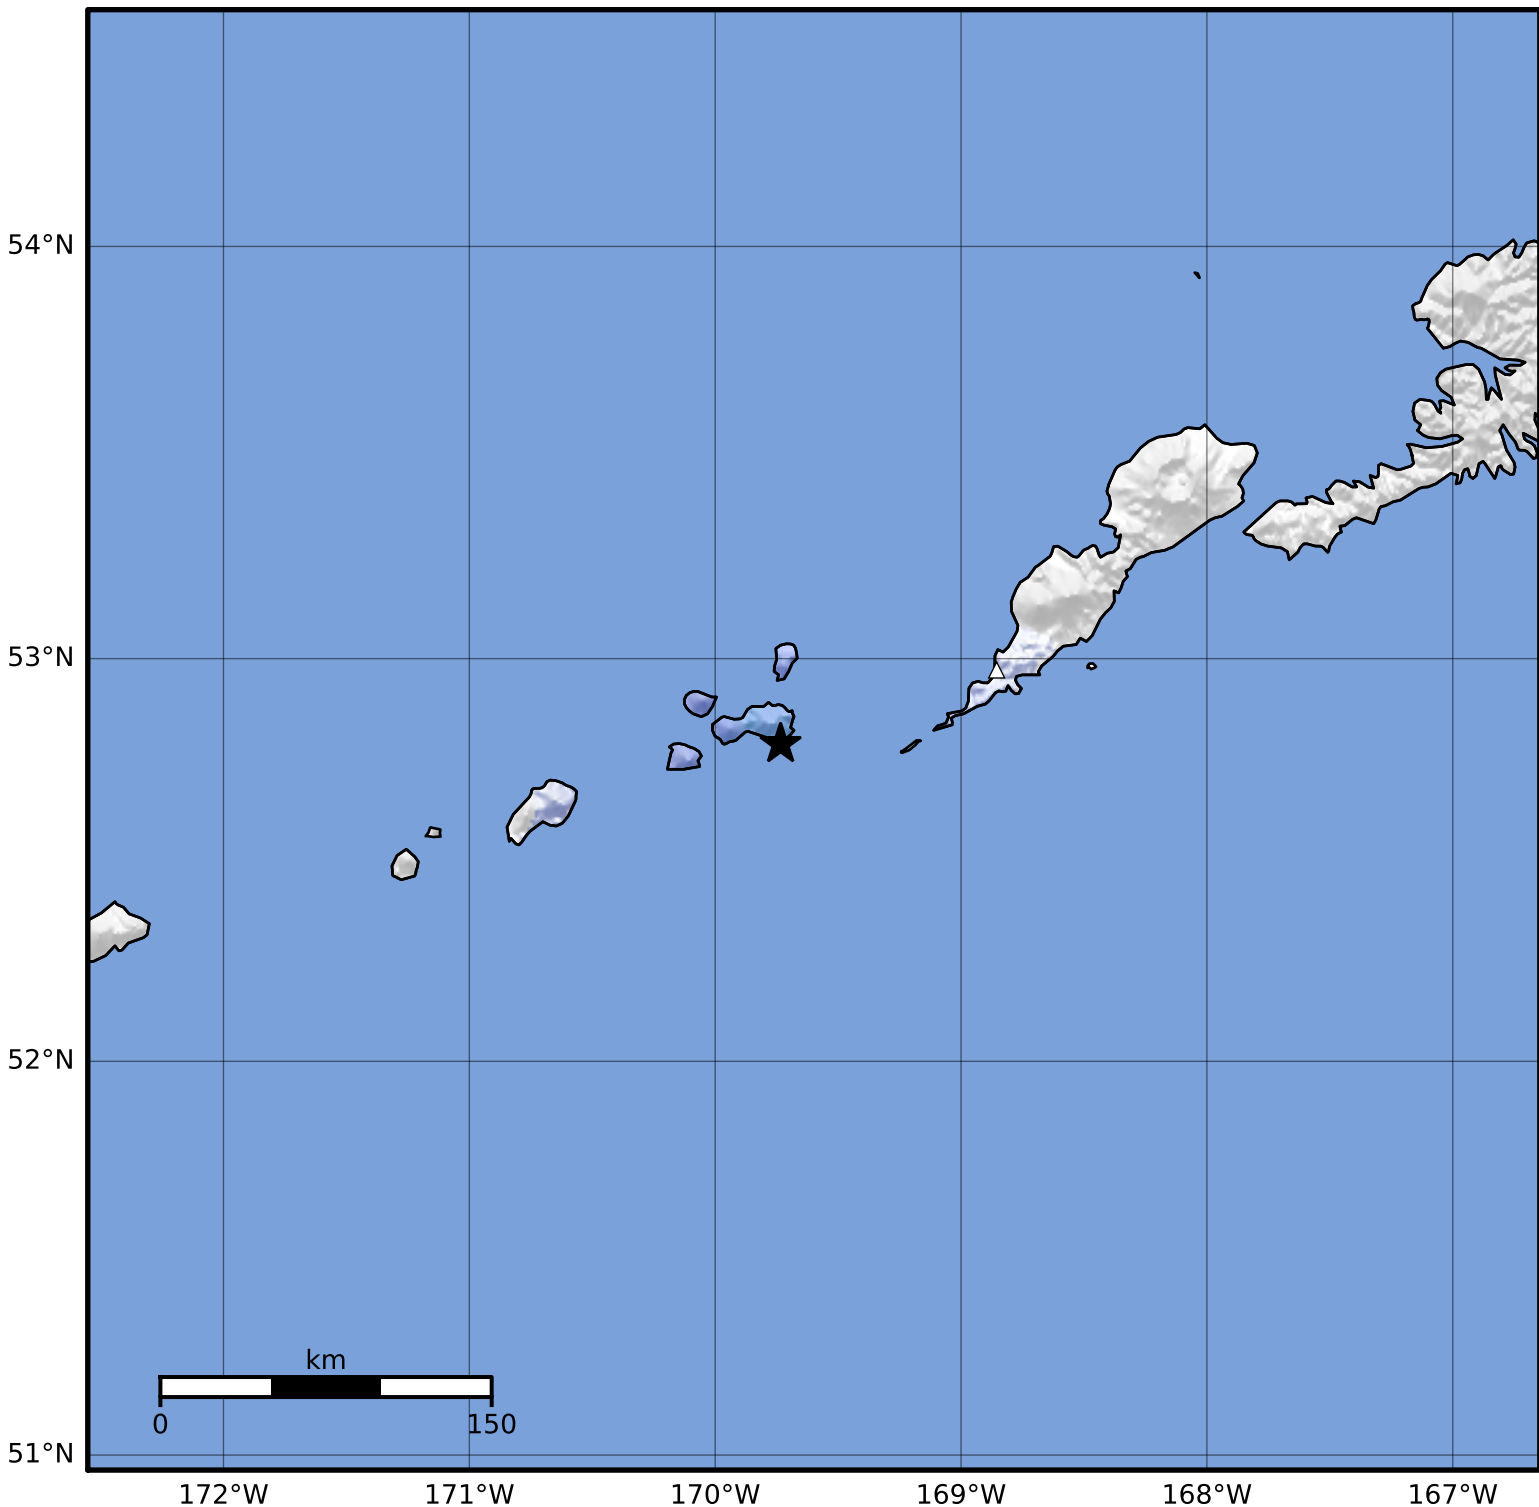

Macroseismic Intensity Map Alaska Earthquake Center
 ShakeMap: 60 km (37 miles) WSW of Nikolski
 May 30, 2023 23:22:15 UTC M3.6 N52.79 W169.73 Depth: 23.8km ID:ak0236wgfrrr

SHAKING	Not felt	Weak	Light	Moderate	Strong	Very strong	Severe	Violent	Extreme
DAMAGE	None	None	None	Very light	Light	Moderate	Moderate/heavy	Heavy	Very heavy
PGA(%g)	<0.0464	0.297	2.76	6.2	11.5	21.5	40.1	74.7	>139
PGV(cm/s)	<0.0215	0.135	1.41	4.65	9.64	20	41.4	85.8	>178
INTENSITY	I	II-III	IV	V	VI	VII	VIII	IX	X+

Scale based on Worden et al. (2012)

Version 1: Processed 2023-05-30T23:26:01Z

△ Seismic Instrument ○ Reported Intensity

★ Epicenter