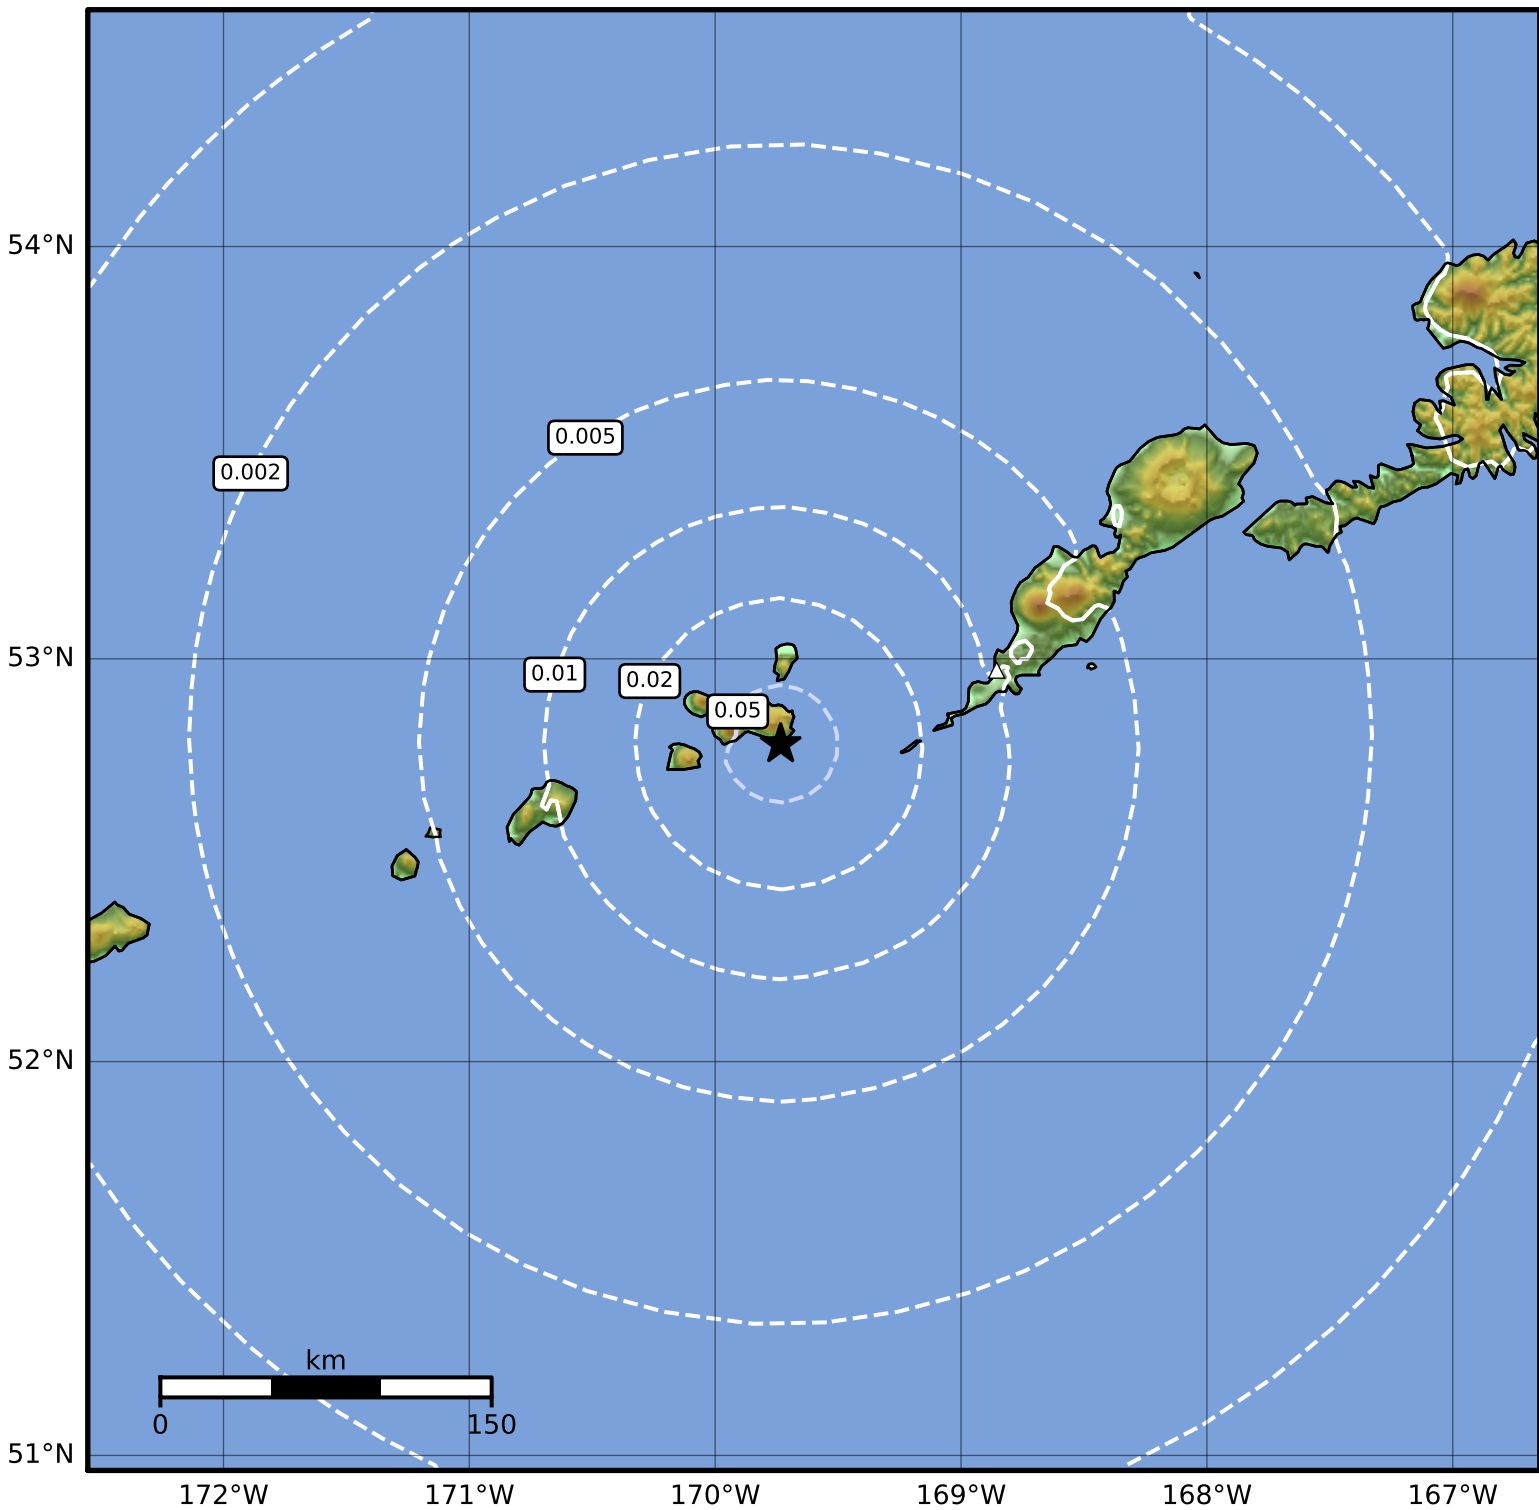

Peak Ground Velocity Map Alaska Earthquake Center
ShakeMap: 60 km (37 miles) WSW of Nikolski
May 30, 2023 23:22:15 UTC M3.6 N52.79 W169.73 Depth: 23.8km ID:ak0236wgfrrr

PGV (cm/s)	0.1	0.2	0.5	1	2	5	10	20	50	100	200
------------	-----	-----	-----	---	---	---	----	----	----	-----	-----

Scale based on Worden et al. (2012)

△ Seismic Instrument ○ Reported Intensity

★ Epicenter

Version 1: Processed 2023-05-30T23:26:01Z