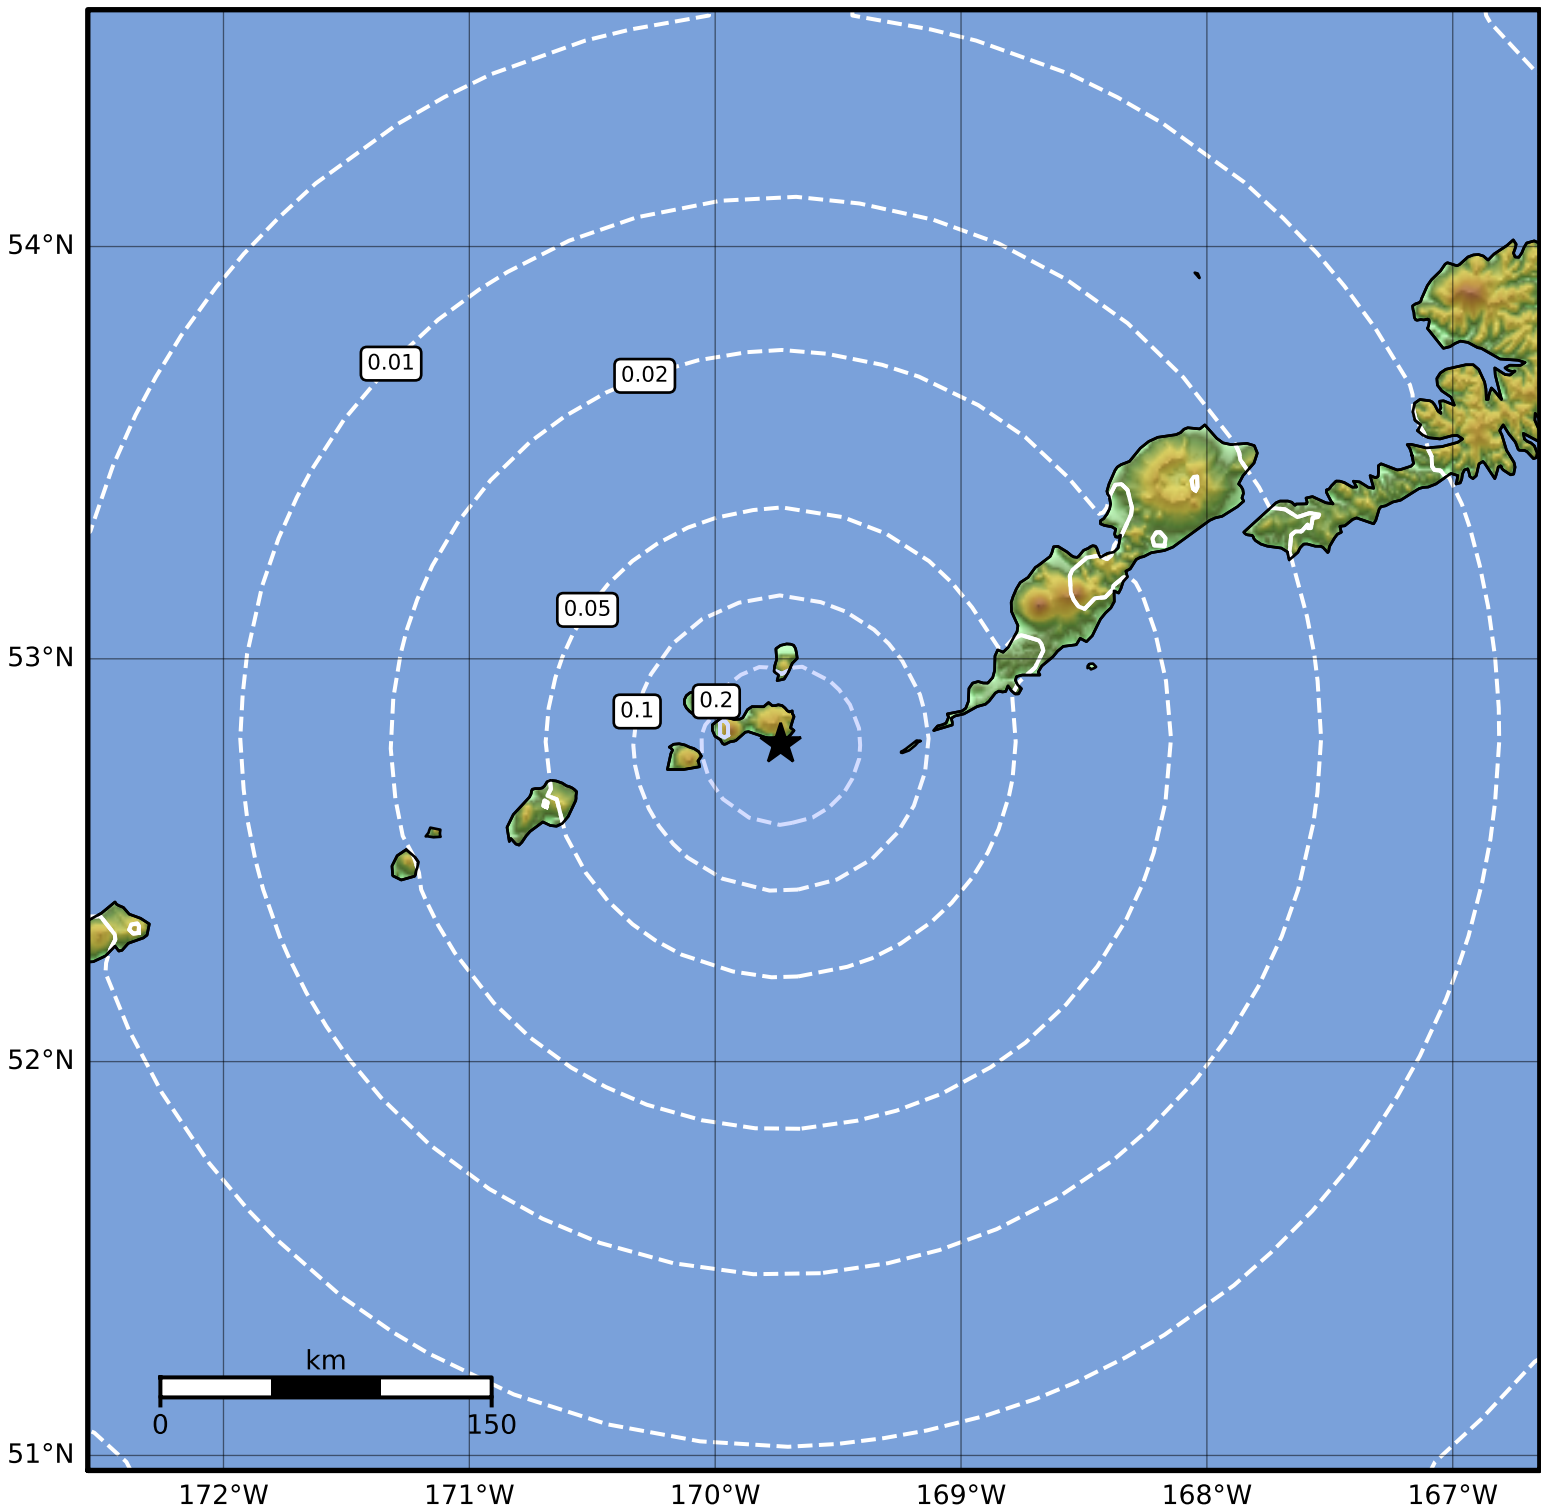

0.3 Second Peak Spectral Acceleration Map Alaska Earthquake Center
 ShakeMap: 60 km (37 miles) WSW of Nikolski
 May 30, 2023 23:22:15 UTC M3.6 N52.79 W169.73 Depth: 23.8km ID:ak0236wgfrrr

SA(0.3) (%g)	0.1	0.2	0.5	1	2	5	10	20	50	100	200
--------------	-----	-----	-----	---	---	---	----	----	----	-----	-----

Scale based on Worden et al. (2012)

△ Seismic Instrument ○ Reported Intensity

★ Epicenter

Version 1: Processed 2023-05-30T23:26:01Z