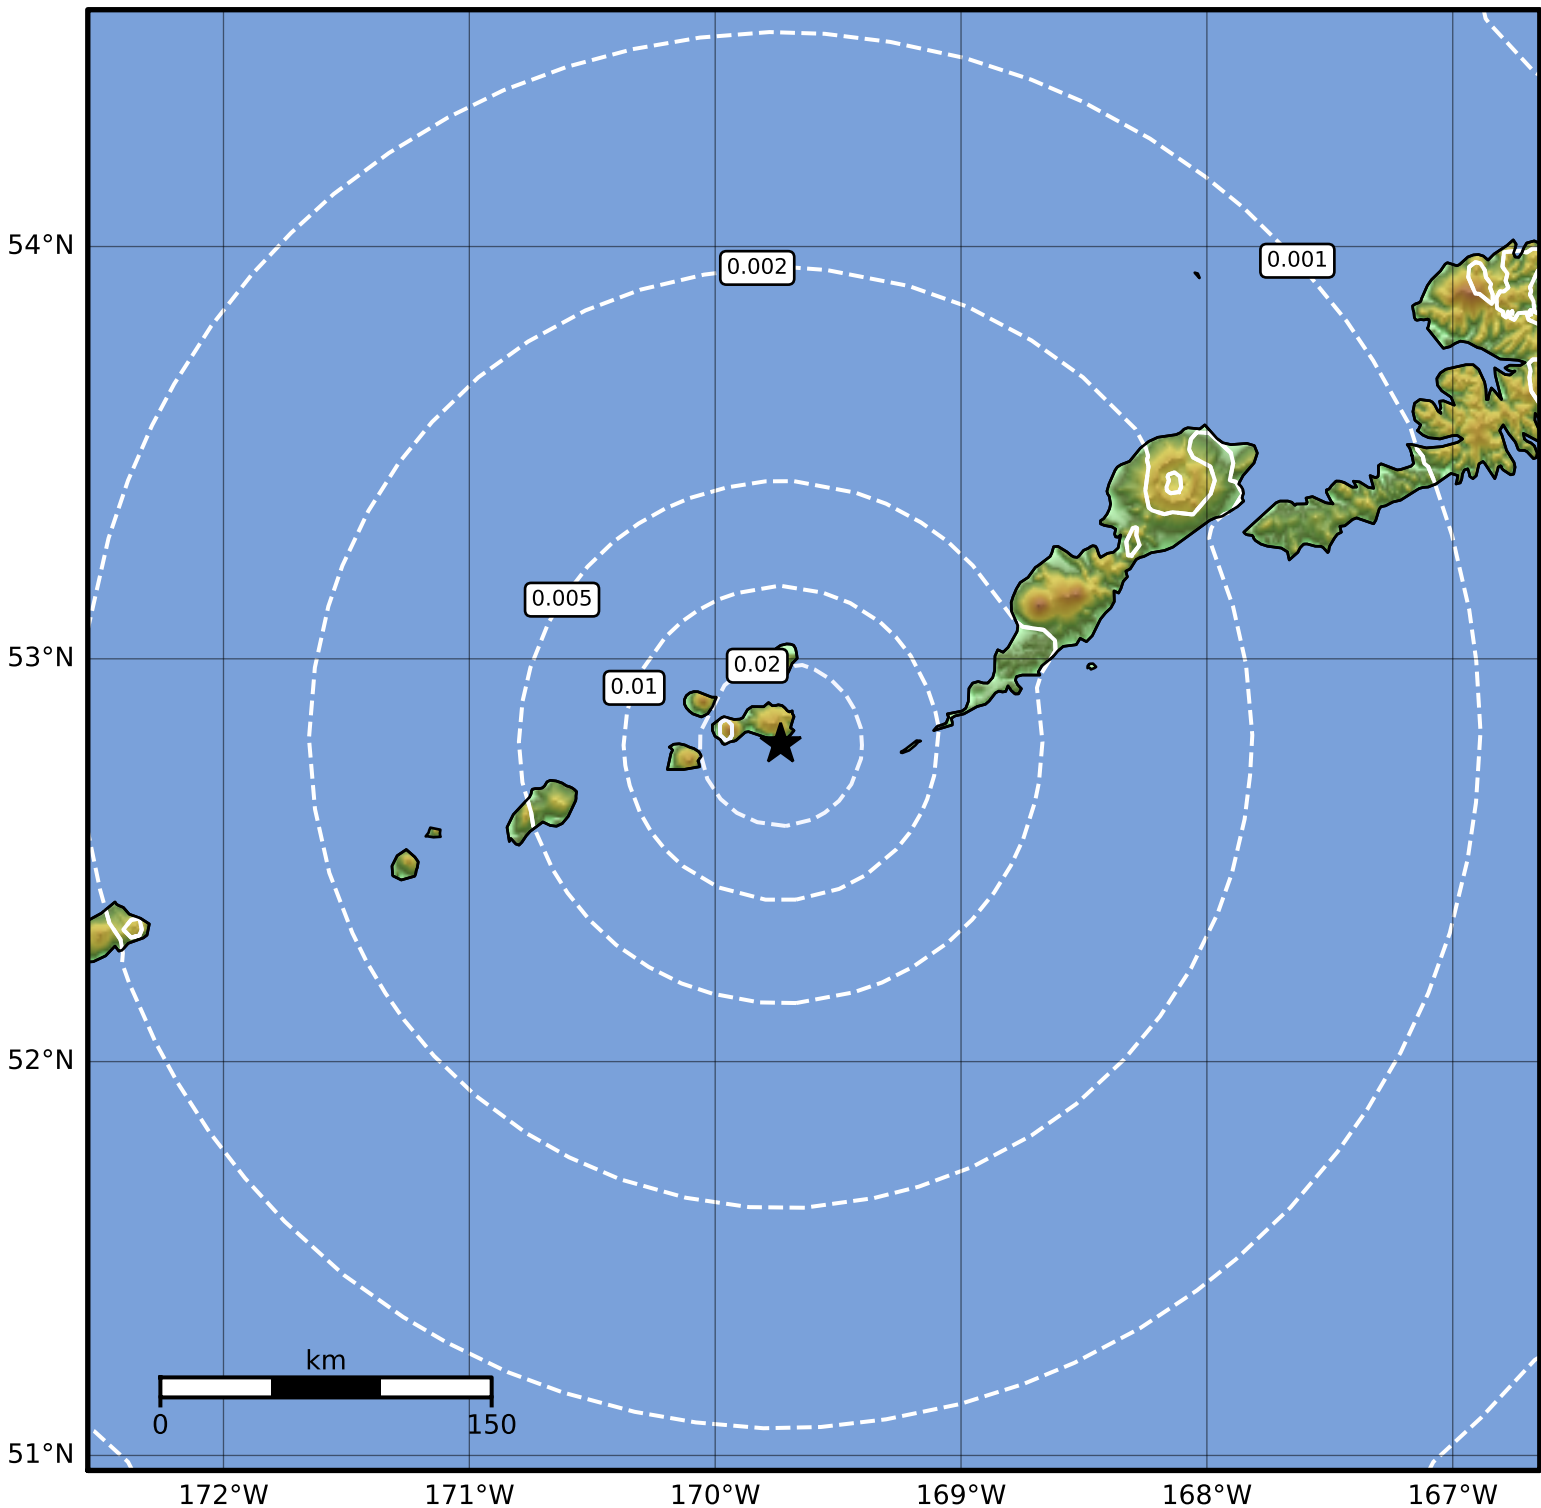

1.0 Second Peak Spectral Acceleration Map Alaska Earthquake Center  
 ShakeMap: 60 km (37 miles) WSW of Nikolski  
 May 30, 2023 23:22:15 UTC M3.6 N52.79 W169.73 Depth: 23.8km ID:ak0236wgfrrr

SA(1.0) (%g)	0.1	0.2	0.5	1	2	5	10	20	50	100	200
--------------	-----	-----	-----	---	---	---	----	----	----	-----	-----

Scale based on Worden et al. (2012)

Version 1: Processed 2023-05-30T23:26:01Z

△ Seismic Instrument ○ Reported Intensity

★ Epicenter